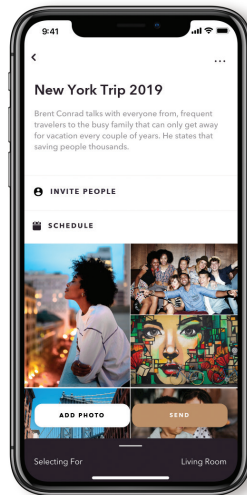

Wood Grain Trim

The Meural App

The Meural App is the easiest place to manage all the content that is displayed on your Meural Photo Frame. Explore and discover new art with the Meural Art Feed and instantly send your favorite art collections or upload your images to any of your Canvases. Remotely manage the behavior of your Canvas and set how it responds to you and its surroundings.

Discover

Explore the Meural art Library featuring over 30,000+ works of art

Browse

Search for specific categories and browse art curations

Upload

Select photos and short video clips to send from your phone to you canvas

Your Library

View and manage your Meural content and invite loved ones to share

Canvas

Adjust your Meural Canvas Settings and remotely control your Meural

Playlist view—Your Library

Create custom playlists with your favorite photos and share with your favorite people

Currently Playing—Your Library

See what's displayed on your Meural and adjust the order from anywhere to best fit your mood

The Art Library

No two people are alike, and neither is your taste in art. Fuel your passion by exploring a virtually endless collection of iconic and emerging masterpieces from institutions and exhibits across the world. Curate and present unique artwork by style, season, time of day, or even your mood. Access a world of art, learn more about what you love, and display what's distinctly you.