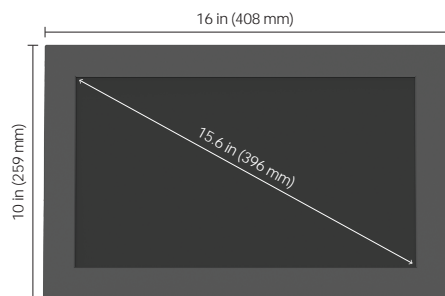

Footnote:

*Support for other regions will vary depending on hours of operation.

Meural WiFi Photo Frame

Package Contents

- 15.6-inch Meural Photo Frame (MC315GDW)
- Power adapter
- Wall mount
- Quick start guide

Physical Specifications

- 16 x 10 x 1.68 in (408 x 259 x 42.4 mm)
- Weight: 2.9 lb (1.3 kg)

Technical Specifications

- 15.6-inch / Full HD LCD
- IPS anti-glare screen
- 1920 x 1080 resolution—16:9 aspect ratio
- 60Hz screen refresh rate
- WiFi 802.11a/b/g/n/ac (2.4GHz & 5GHz)
- Up to 4K photo format support
- Video format support: .HEIC, .mov, H.264
- Frame gesture sensor
- Orientation sensor
- Ambient light sensor
- 1.8 GHz processor
- Memory: 1GB DDR3
- Upload over 2,400 photos on your Frame*