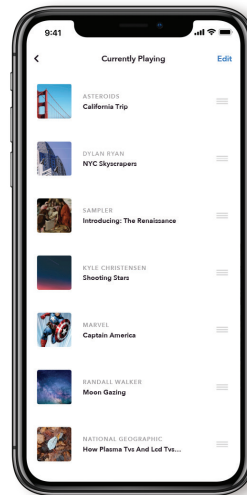

Wood Grain Trim

The Meural App

The Meural App is the easiest place to manage all the content that is displayed on your Meural Photo Frame. Explore and discover new art with the Meural Art Feed and instantly send your favorite art collections or upload your images to any of your Canvases. Remotely manage the behavior of your Canvas and set how it responds to you and its surroundings.

Discover

Explore the Meural art Library featuring over 30,000+ works of art

Browse

Search for specific categories and browse art curations

Upload

Select photos and short video clips to send from your phone to you canvas

Your Library

View and manage your Meural content and invite loved ones to share

Canvas

Adjust your Meural Canvas Settings and remotely control your Meural

Playlist view—Your Library

Create custom playlists with your favorite photos and share with your favorite people

Currently Playing—Your Library

See what's displayed on your Meural and adjust the order from anywhere to best fit your mood

The Art Library

No two people are alike, and neither is your taste in art. Fuel your passion by exploring a virtually endless collection of iconic and emerging masterpieces from institutions and exhibits across the world. Curate and present unique artwork by style, season, time of day, or even your mood. Access a world of art, learn more about what you love, and display what's distinctly you.