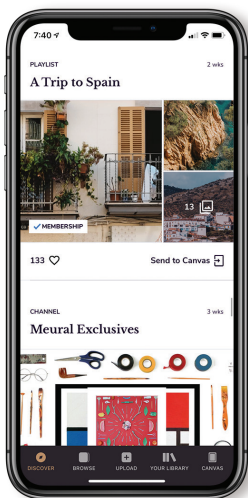

Meural Art Feed*—The Meural Art Feed makes it easy to explore vast libraries of art and discover new artists through our custom artwork curations that are refreshed regularly.

Turn your Canvas into a gallery*—Bring your photos and most inspiring experiences from the world's museums and galleries to your display with 100 included famous pieces of art and explore the virtually endless Meural Art Library of 30,000+ iconic and emerging works of art.

View in Portrait or Landscape

Built-in premium metal stand allows you to view your photos in their natural orientation either in portrait or landscape.

Sturdy metal kickstand for vertical or horizontal orientation

Wood Grain Trim

The Meural App

The Meural App is the easiest place to manage all the content that is displayed on your Meural Photo Frame. Explore and discover new art with the Meural Art Feed and instantly send your favorite art collections or upload your images to any of your Canvases. Remotely manage the behavior of your Canvas and set how it responds to you and its surroundings.

Discover

Explore the Meural art Library featuring over 30,000+ works of art

Browse

Search for specific categories and browse art curations

Upload

Select photos and short video clips to send from your phone to you canvas