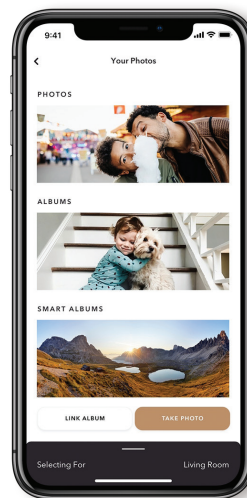

View in Portrait or Landscape

Built-in premium metal stand allows you to view your photos in their natural orientation either in portrait or landscape.

Sturdy metal kickstand for vertical or horizontal orientation

Wood Grain Trim

The Meural App

The Meural App is the easiest place to manage all the content that is displayed on your Meural Photo Frame. Explore and discover new art with the Meural Art Feed and instantly send your favorite art collections or upload your images to any of your Canvases. Remotely manage the behavior of your Canvas and set how it responds to you and its surroundings.

Discover

Explore the Meural art Library featuring over 30,000+ works of art

Browse

Search for specific categories and browse art curations

Upload

Select photos and short video clips to send from your phone to you canvas

Your Library

View and manage your Meural content and invite loved ones to share

Canvas

Adjust your Meural Canvas Settings and remotely control your Meural

Playlist view—Your Library

Create custom playlists with your favorite photos and share with your favorite people