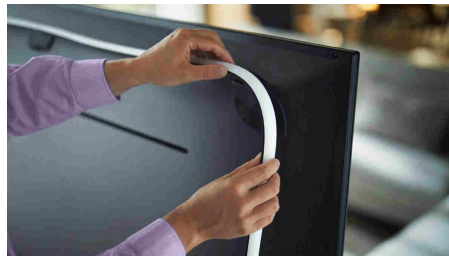

Seamlessly Blend Colours

Get a seamless blend of multiple colours of light at the same time in a single LED strip. The colours flow together naturally, casting light against the wall to showcase a unique effect behind your TV.

Surround Lighting Effects

Experience the magic of surround lighting! With 45-degree light projection, the Play gradient lightstrip reacts to the content on the entire screen in real time, creating a captivating television viewing and gaming experience. *Requires the Philips Hue Play HDMI sync box and Hue Bridge (sold separately).

Easy Installation

The Philips Hue Play gradient lightstrip is specially designed for television entertainment. The LED strip comes in three sizes, fitting TVs of 55" and larger, and includes mounting brackets to make installation quick and easy.