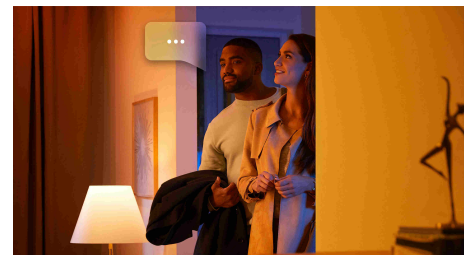

Control lights with your voice*

Philips Hue works with Amazon Alexa and the Google Assistant when paired with a compatible Google Nest or Amazon Echo device. Simple voice commands allow you to control multiple lights in a room, or just a single lamp.