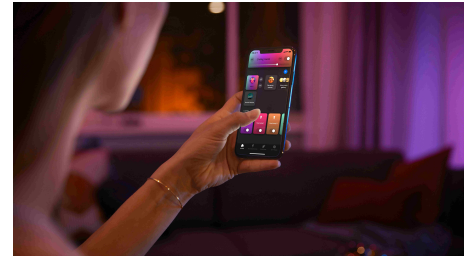

## Control up to 10 lights with the Bluetooth app

With the Hue Bluetooth app, you can control your Hue smart lights in a single room of your home. Add up to 10 smart lights and control them all with just the touch of a button on your mobile device.