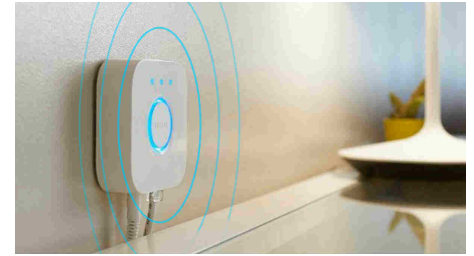

Unlock the full suite of smart lighting features with the Bridge

The Bridge unlocks the features that make smart lighting truly smart – away-from-home control, voice control, automated lighting and much more. Add a Bridge to your setup to create immersive experiences, tap into technology that's secure and reliable, and more. The Bridge is the key to smart lighting like you've never seen before.