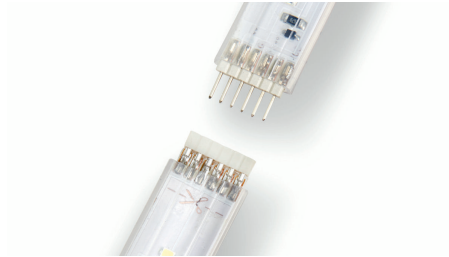

Requires a Bluetooth-compatible Lightstrip Plus

This product can only be used to extend the Bluetooth-compatible version of the Philips Hue Lightstrip Plus. Look for the Bluetooth logo on the packaging to confirm that you have a Bluetooth-compatible Lightstrip base pack.