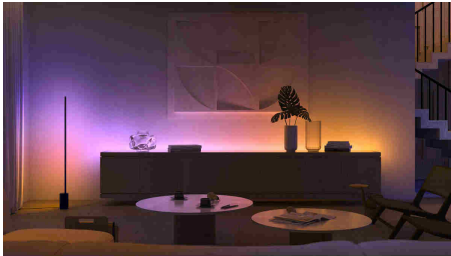

8718699703448

Create a personalised experience with colourful smart light

Transform your home with over 16 million colours, instantly creating the right atmosphere for any event. With the touch of a button, you can set a festive mood for a party, turn your living room into a movie theatre, enhance your home decor with colour accents, and much more.

Set the right mood with warm to cool white light