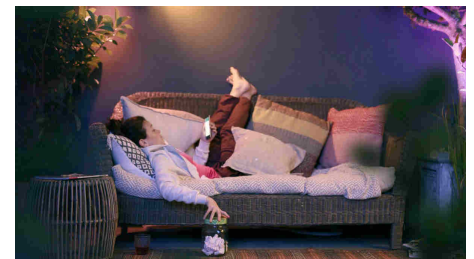

Warm to cool white light

Extend your evenings with Philips Hue outdoor lighting. Set the right ambience on your patio, balcony or porch and relax. From the warm white light of a summer sun, to the ice cool daylight of winter: you can enjoy any shade of white light to fit your mood throughout the year.

Special occasions

Family or friends coming over? Set your outdoor lights to match the occasion. Whether it's a cosy dinner on the balcony, a BBQ on the patio or party in the back garden, you can add a touch of magic to every get-together with Philips Hue. Create colourful scenes or slow-moving dynamic effects to enjoy these special moments to the fullest.