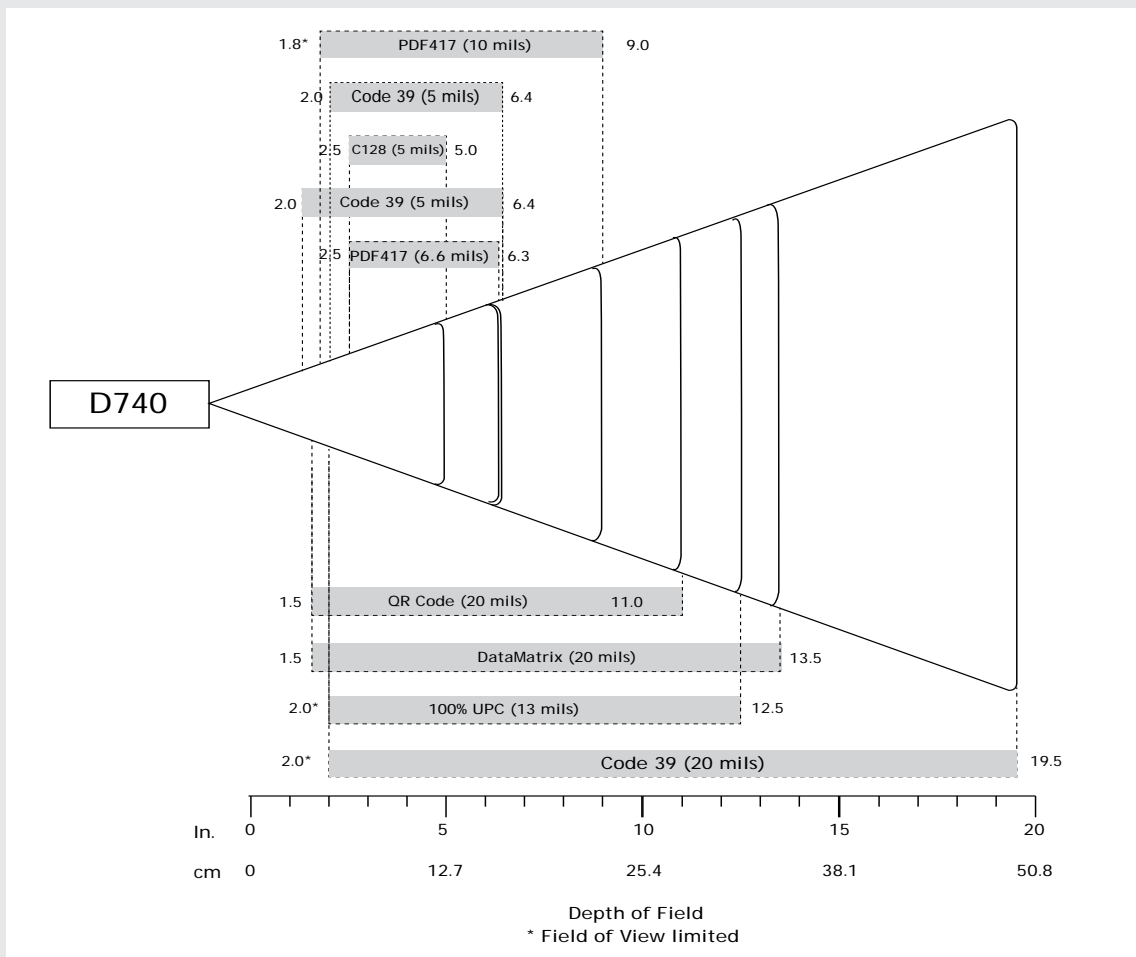

Scan Angle: 42° (Horizontal) - 28° (Vertical)

Sensor Resolution: 640 horizontal x 400 vertical pixels

Print Contrast: Down to 25%-20%

Reading Distance:

4.5 to 49.5 cm (1.5 to 19.5 in.) Depends on barcode size, symbology, label media