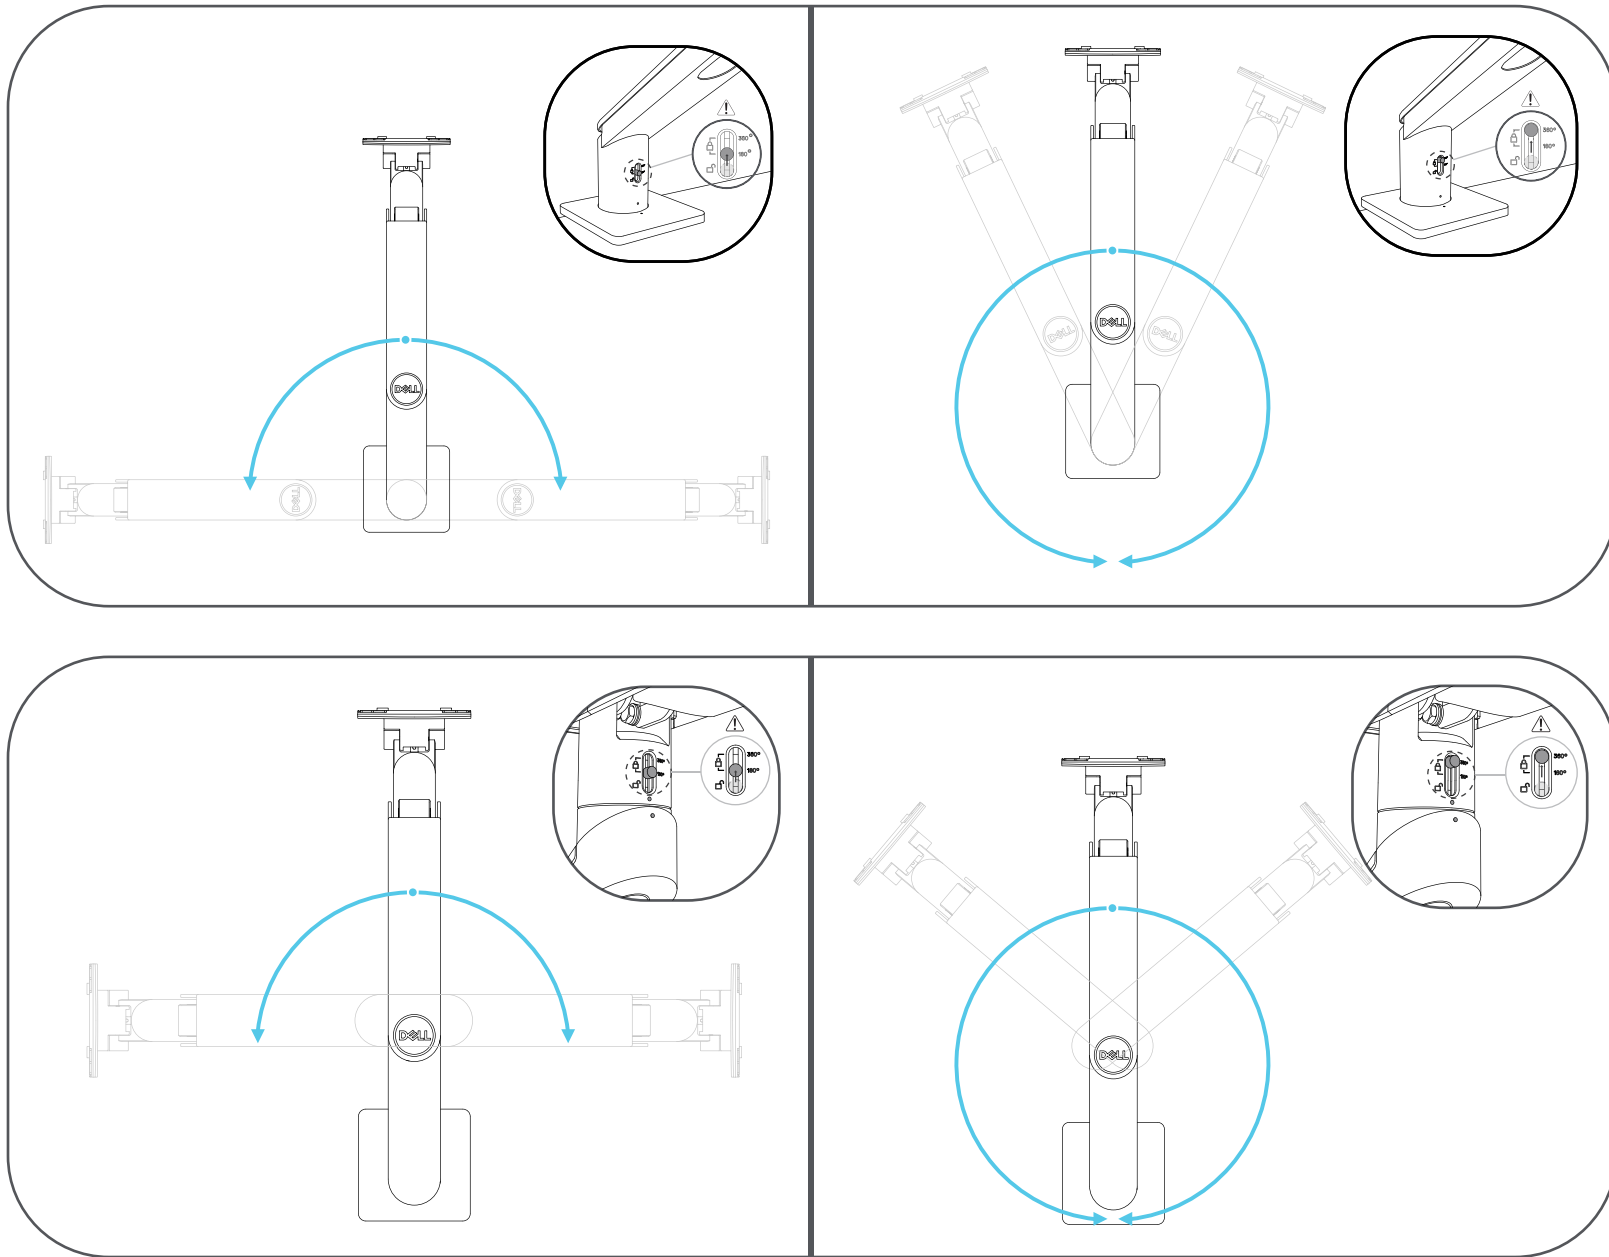

# Dell Single Monitor Arm MSA20

## Dimension

# Dell Single Monitor Arm MDA20