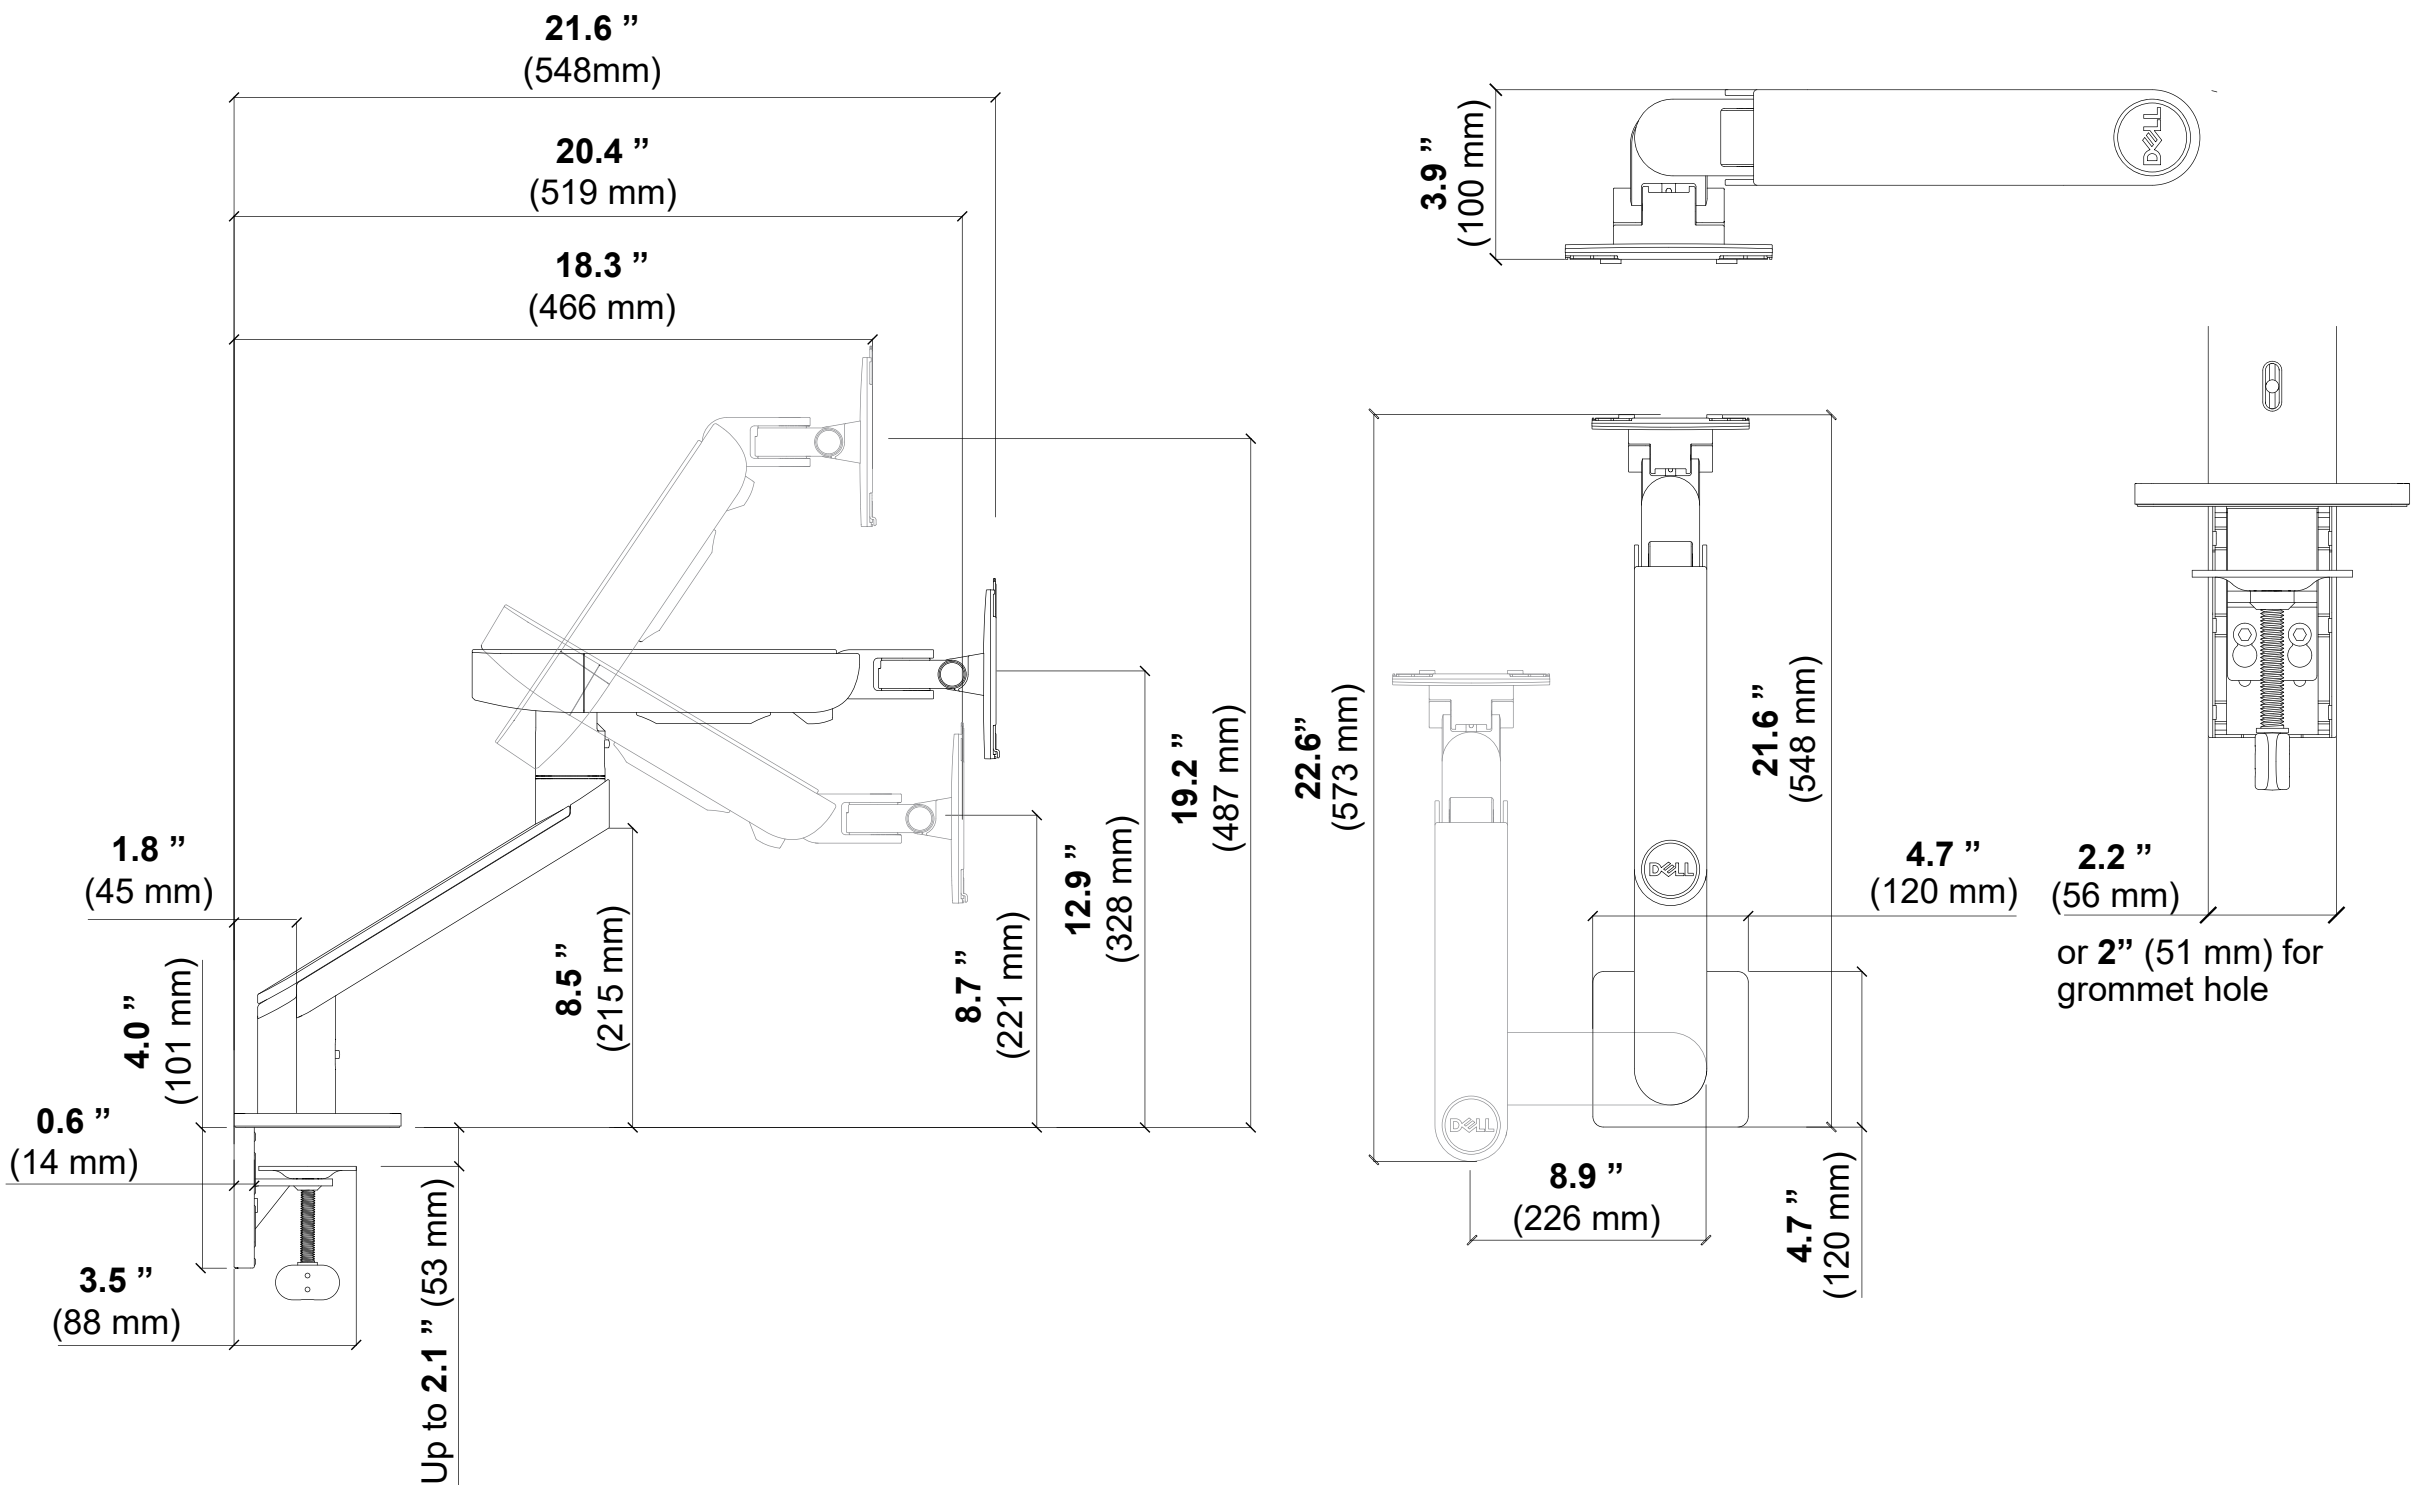

# Dell Single Monitor Arm MSA20

## Dimension

# Dell Single Monitor Arm MDA20