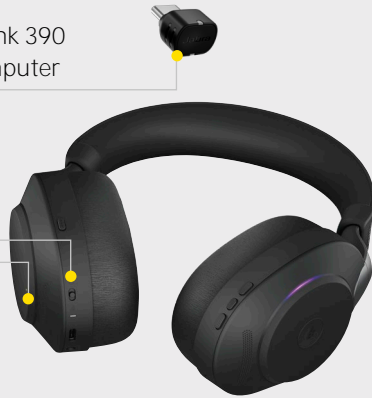

## HOW TO START AND PAIR

Plug the pre-paired Jabra Link 390 into a USB port on your computer

Slide the On/Off switch to the Bluetooth position and hold it there until the LED flashes blue

Follow the voice instructions in the headset to pair to your smartphone