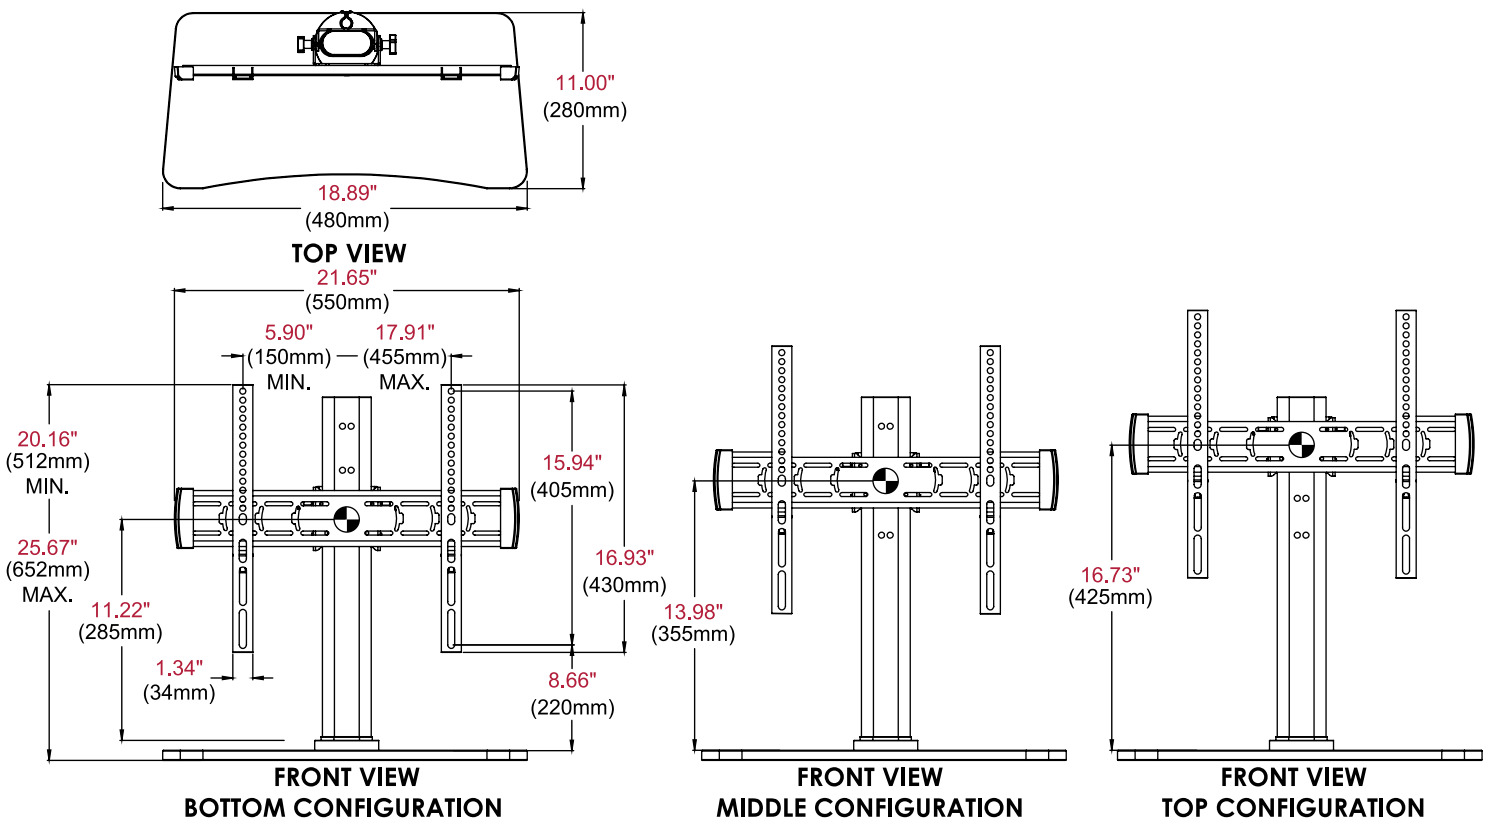

TTS4X4	TruVue™ Universal TV Stand with Swivel for 32" to 60" TVs

Product Specifications

	DIMENSIONS (W x H x D)	PRODUCT WEIGHT	LOAD CAPACITY	FINISH	AVAILABLE COLORS
TTS4X4	18.89" x 20.16"-25.67" x 11.00" (480 x 512-652 x 280mm)	17.5lb (7.9kg)	60lb (27.2kg)	Powder Coat	Matte Black Mount with Black Glass Base

Package Specifications

	PACKAGE SIZE (W x H x D)	PACKAGE SHIP WEIGHT	PACKAGE UPC CODE	PACKAGE CONTENTS	UNITS IN PACKAGE
TTS4X4	29.00" x 14.00" x 4.00" (737 x 356 x 102mm)	18.3lb (8.3kg)	735029326878	Glass Base, Column, Adaptor Brackets, Adaptor Plate, Molded Cap, Cable Management Clips, Rubber Feet, Hardware and Tools	1

Accessories

- HLC-KIT: Display Security Kit
- HLC-KIT-Q10: Display Security Kit (10 pack)

All dimensions = inch (mm)

Architect Specifications

The TruVue™ Universal TV Stand with Swivel shall be a Peerless-AV model TTS4X4 and shall be located where indicated on the plans. Assembly and installation shall be done according to instructions provided by the manufacturer.

Visit peerless-av.com to see the complete line of AV solutions from Peerless-AV, including outdoor displays, wireless, kiosks, digital audio, display mounts, projector mounts, carts/stands, and a full assortment of accessories.

Peerless-AV
2300 White Oak Circle
Aurora, IL 60502 USA
(800) 865-2112
(630) 375-5100
Fax: (800) 359-6500

Peerless-AV EMEA
Unit 3 Watford Interchange
Colonial Way, Watford
Herts, WD24 4WP
United Kingdom
+44 (0) 1923 200100
Fax: +44 (0) 1923 200101

Peerless-AV Latin America
Ave de las Industrias 413
Parque Industrial Escobedo
Escobedo, N.L.,
Mexico 66062
+52 (81) 8384-8300
Fax: +52 (81) 8384-8360