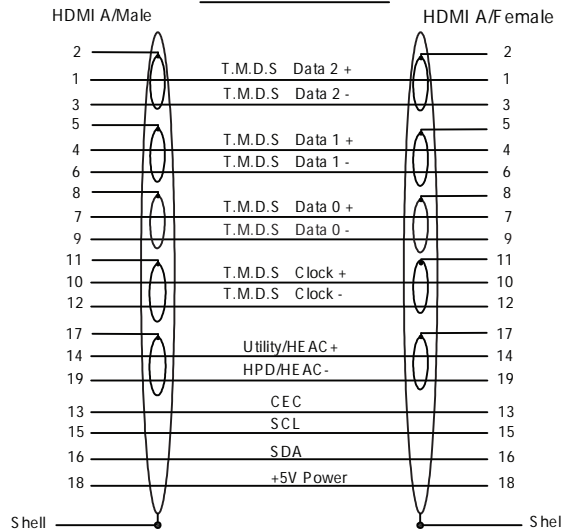

6in - Premium High Speed HDMI Port Saver Cable with Ethernet - 4K 60Hz - M/F

HD2MF6INL

Pad Printing Color No.: White

Marking(color:White): PREMIUM HIGH SPEED HDMI R(logo) CABLE WITH ETHERNET UL(Logo) AWM 20276 VW-1 80 °C 30V E 81280-D CHING TAI

CONNECTION

ELECTRIC TESTING:
 1. 100% OPEN & SHORT TESTING
 2. INSULATION RESISTANCE: >20 MΩ
 3. CONDUCTOR RESISTANCE: <5Ω
 4. VOLTAGE: 300V DC/0.1S

5	{[(1/0.254Bc+HDPE)*1P+1/0.254Tc+AL/Mylar]*5P+(1/0.254Bc+HDPE)*4C+Filler+AL Mylar+16/13/0.08(85%)Tc Braid}*1C OD=6.0 0.15MM Jacket=Black PVC Jacket with White Text :PREMIUM HIGH SPEED HDMI R (logo) CABLE WITH ETHERNET UL(Logo) AWM 20276 VW-1 80! C 30V E 81280-D CHING TAI (307B87U01800000)
4	Black PVC 50P(31401011050)
3	Nylon 6/6 Black(2312030335)
2	HDMI A/F Gold Plated(Pin 15u" Gold) (304370124G/342AAA240/YT-1200)
1	HDMI C -grip Plug - Gold Plated(Pin 15u" Gold) (3033700A9G/2342AAA148/CYT-3278)
ITEM	