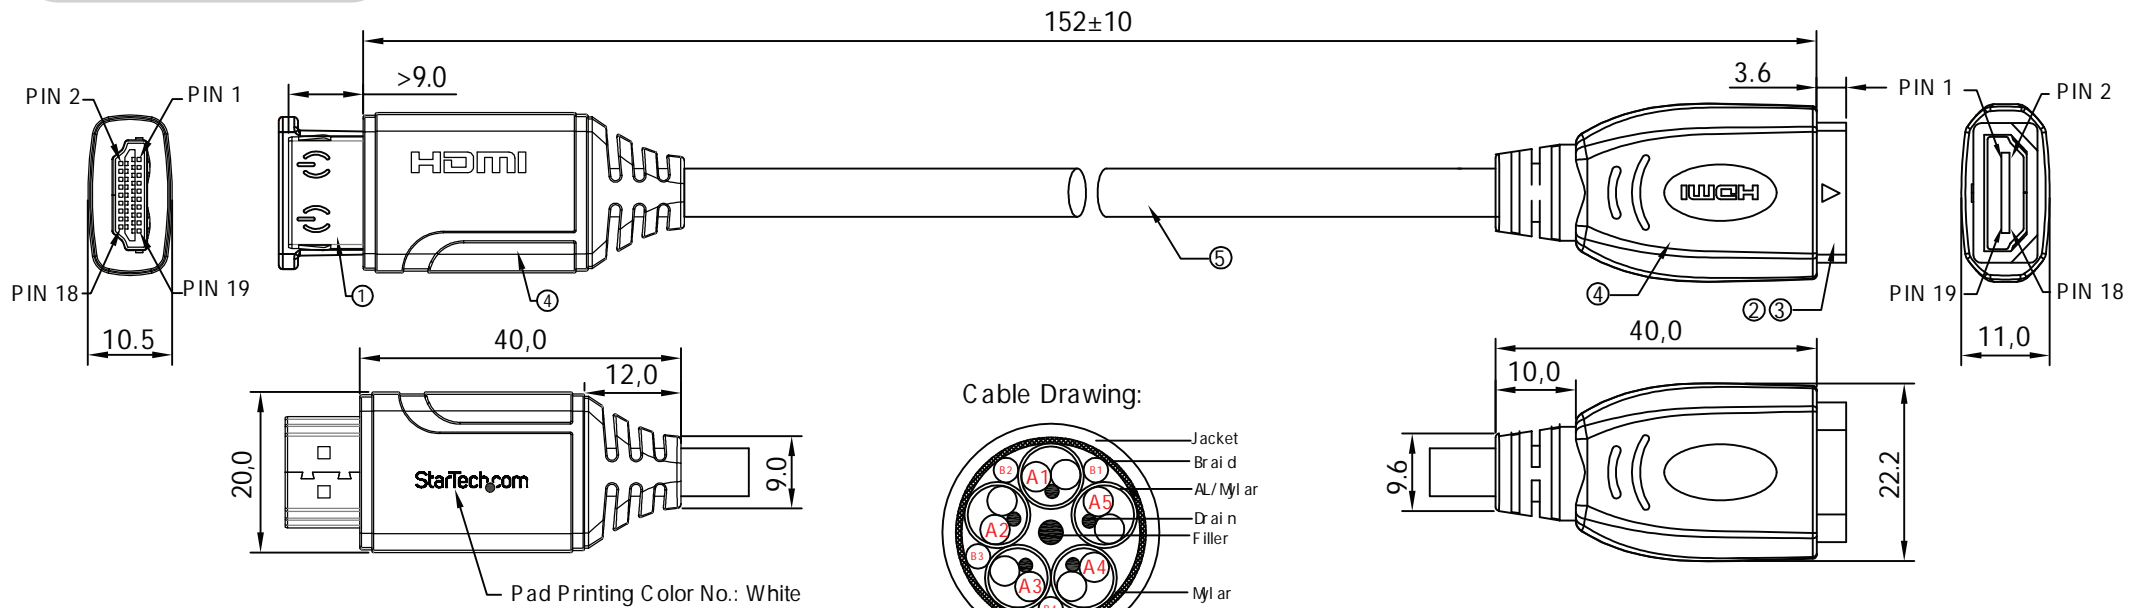

6in - Premium High Speed HDMI Port Saver Cable with Ethernet - 4K 60Hz - M/F

HD2MF6INL

Pad Printing Color No.: White

Marking(color:White): PREMIUM HIGH SPEED HDMI R(logo) CABLE WITH ETHERNET UL(Logo) AWM 20276 VW-1 80 °C 30V E 81280-D CHING TAI

CONNECTION

ELECTRIC TESTING:
 1. 100% OPEN & SHORT TESTING
 2. INSULATION RESISTANCE: >20 MΩ
 3. CONDUCTOR RESISTANCE: <5Ω
 4. VOLTAGE: 300V DC/0.1S

5	{[(1/0.254Bc+HDPE)*1P+1/0.254Tc+AL/Mylar]*5P+(1/0.254Bc+HDPE)*4C+Filler+AL Mylar+16/13/0.08(85%)Tc Braid}*1C OD=6.0 0.15MM Jacket=Black PVC Jacket with White Text :PREMIUM HIGH SPEED HDMI R (logo) CABLE WITH ETHERNET UL(Logo) AWM 20276 VW-1 80! C 30V E 81280-D CHING TAI (307B87U01800000)
4	Black PVC 50P(31401011050)
3	Nylon 6/6 Black(2312030335)
2	HDMI A/F Gold Plated(Pin 15u" Gold) (304370124G/342AAA240/YT-1200)
1	HDMI C -grip Plug - Gold Plated(Pin 15u" Gold) (3033700A9G/2342AAA148/CYT-3278)
ITEM	