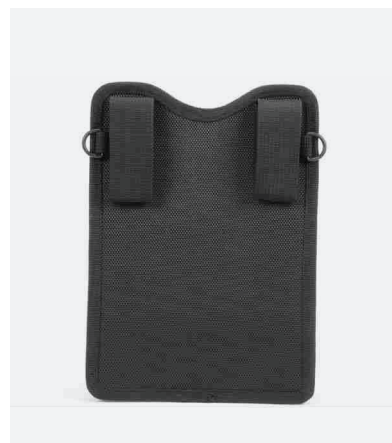

MOBILIS holsters are associated with practicality, quality technical know-how and robustness.

With REFUGE, for each handheld device, tablet or smartphone, there is a holster that allows you to keep your device with you on the go.

### HOLSTER FOR TABLET

Size S (6" - 7") Ref. 031012

Size M (8" - 9") Ref. 031013

Size L (10" - 11") Ref. 031014

Size S : Weight : 124 g | Dimensions : 180 x 110 x 40 mm

Size M : Weight : 190 g | Dimensions : 230 x 163 x 45 mm

Size L : Weight : 216 g | Dimensions : 225 x 193 x 40 mm