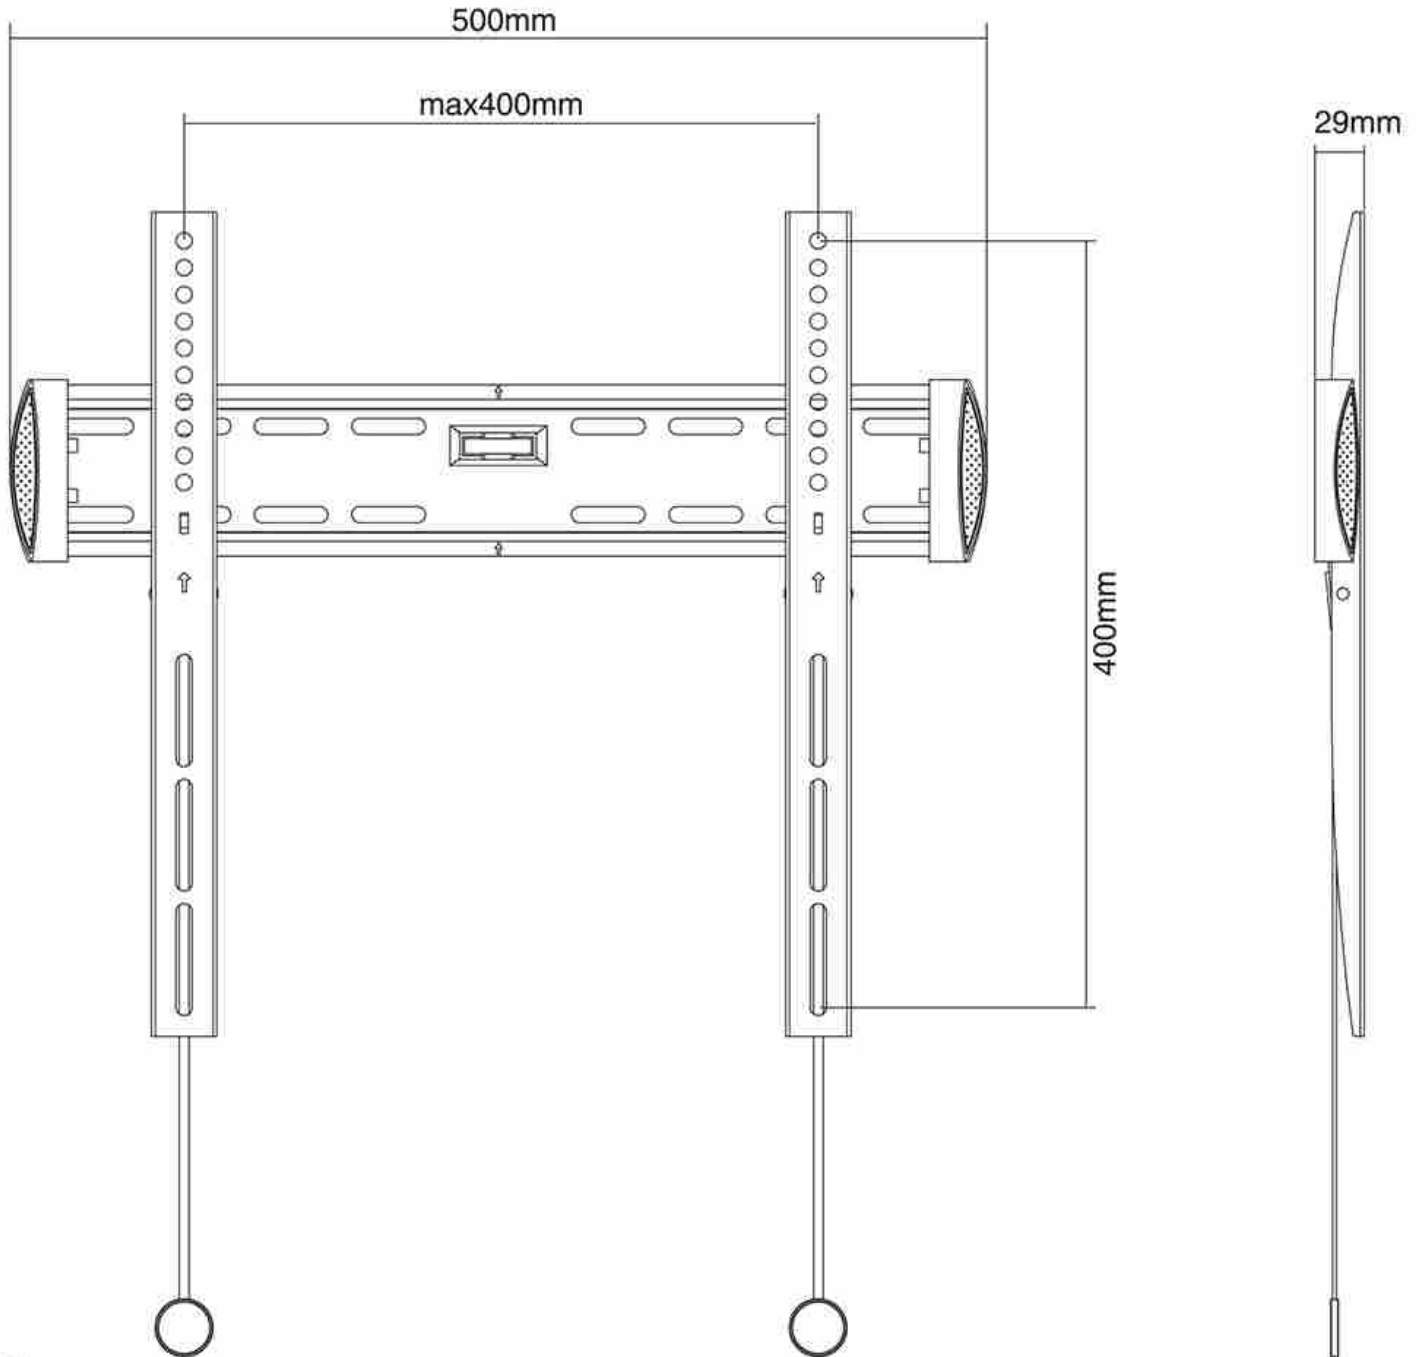

NM-W340BLACK

NEOMOUNTS TV WALL MOUNT

Neomounts