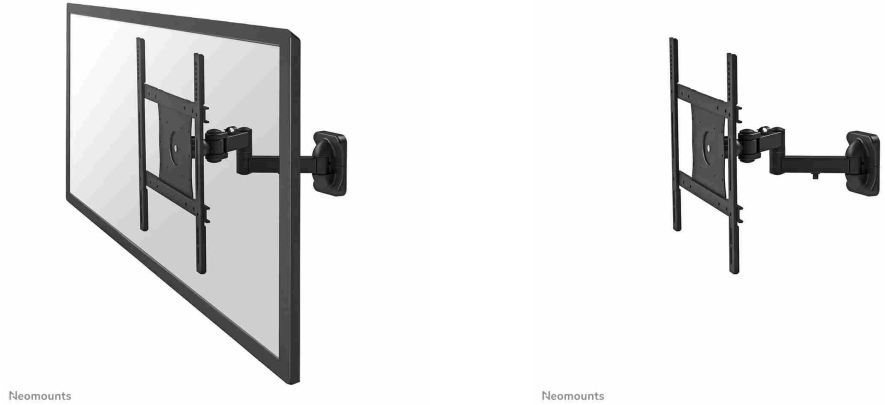

#### FUNCTIONALITY

Type	Tilt Rotate Swivel Full motion
Tilt (degrees)	15°
Swivel (degrees)	180°
Rotate (degrees)	360°
Adjustment type	None

### Neomounts TV/Monitor Wall Mount (Full Motion) for 23"-52" Screen - Black

The Neomounts wall mount, model FPMA-W960 is a tilt-, swivel and rotatable wall mount for flat screens up to 52" (132 cm). This mount is a great choice when you want the ultimate viewing flexibility with your flat screen. Effortless pull the display out from the wall, position it in almost any direction, turn it around corners and then smoothly return it to the wall when finished.

Neomounts' tilt (15°), rotate (360°) and swivel (180°) technology allows the mount to change to any viewing angle to fully benefit from the capabilities of the flat screen. The mount is easily depth adjustable from 12 to 43 centimetres. Cable management conceals and routes cables from mount to flat screen. Hide your cables to keep living room, bedroom or home cinema installation nice and tidy.

Neomounts FPMA-W960 has three pivot points and is suitable for screens up to 52" (132 cm). The weight capacity of this product is 25 kg each screen. The wall mount is suitable for screens that meet VESA hole pattern 100x100 to 400x400mm. Different hole patterns can be covered using Neomounts VESA adapter plates.