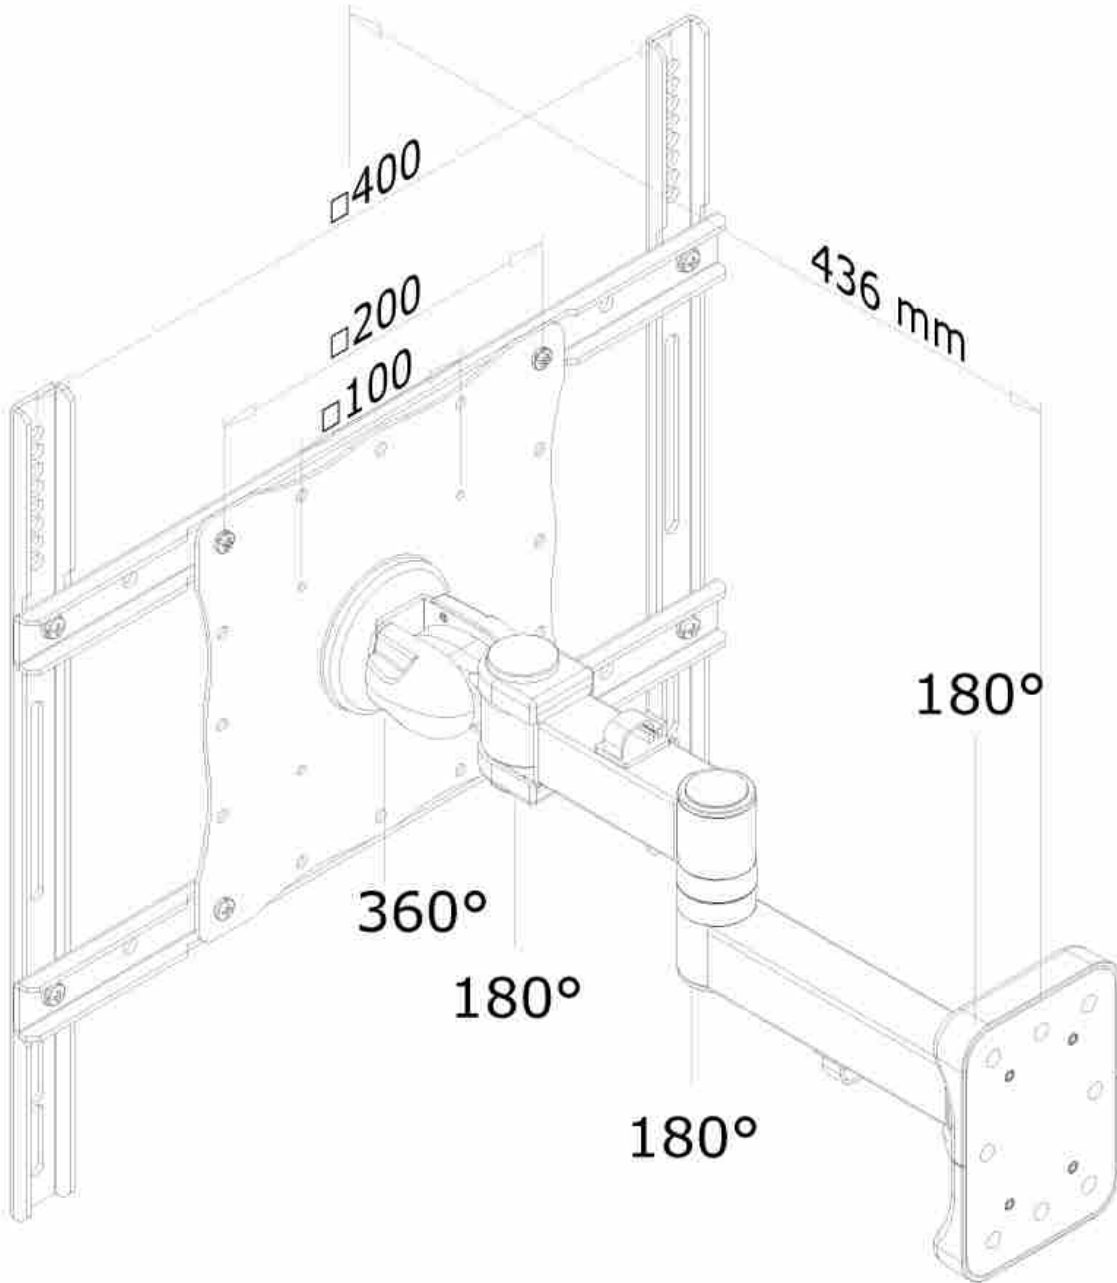

FPMA-W960

NEOMOUNTS TV WALL MOUNT

Neomounts

Measuring unit: mm