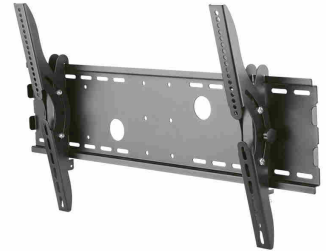

Neomounts

Neomounts TV/Monitor Wall Mount (tiltable) for 37"-85" Screen - Black

The Neomounts wall mount, model PLASMA-W200BLACK is a tiltable wall mount for flat screens up to 85" (216 cm). This mount is a great choice when you want the ultimate viewing flexibility with your flat screen. Depth of this mount is 8,3 centimetres.

Neomounts' tilt (30°) technology allows the mount to change to any viewing angle to fully benefit from the capabilities of the flat screen. Depth of this mount is 7 centimetres.

Neomounts PLASMA-W200BLACK is suitable for screens up to 85" (216 cm). The weight capacity of this product is 100 kg each screen. The wall mount is suitable for screens that meet VESA hole pattern 200x200 to 865x480mm. Different hole patterns can be covered using Neomounts VESA adapter plates.

Create a clean design ambiance for your flat screen TV in the living room, bedroom or home cinema.

All installation material is included with the product.