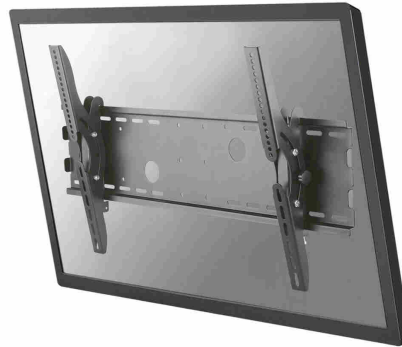

PLASMA-W200BLACK NEOMOUNTS TV WALL MOUNT

SPECIFICATIONS

GENERAL

Min. screen size*	37 inch
Max. screen size*	85 inch
Max. weight	100 kg (per screen)
Screens	1
VESA minimum	200x200 mm
VESA maximum	865x480 mm
Distance to wall	8,3 cm

FUNCTIONALITY

Type	Tilt
Lockable	Lockable - Padlock not included
Tilt (degrees)	30°
Adjustment type	None

INFORMATION

Color	Black
Main material	Steel
Warranty	5 year
EAN code	8717371446826

*Please note: The inch sizes stated are just an indication, combined with the weight and VESA sizes. The maximum weight and VESA size are absolute restrictions for the products and should not be exceeded.

Neomounts