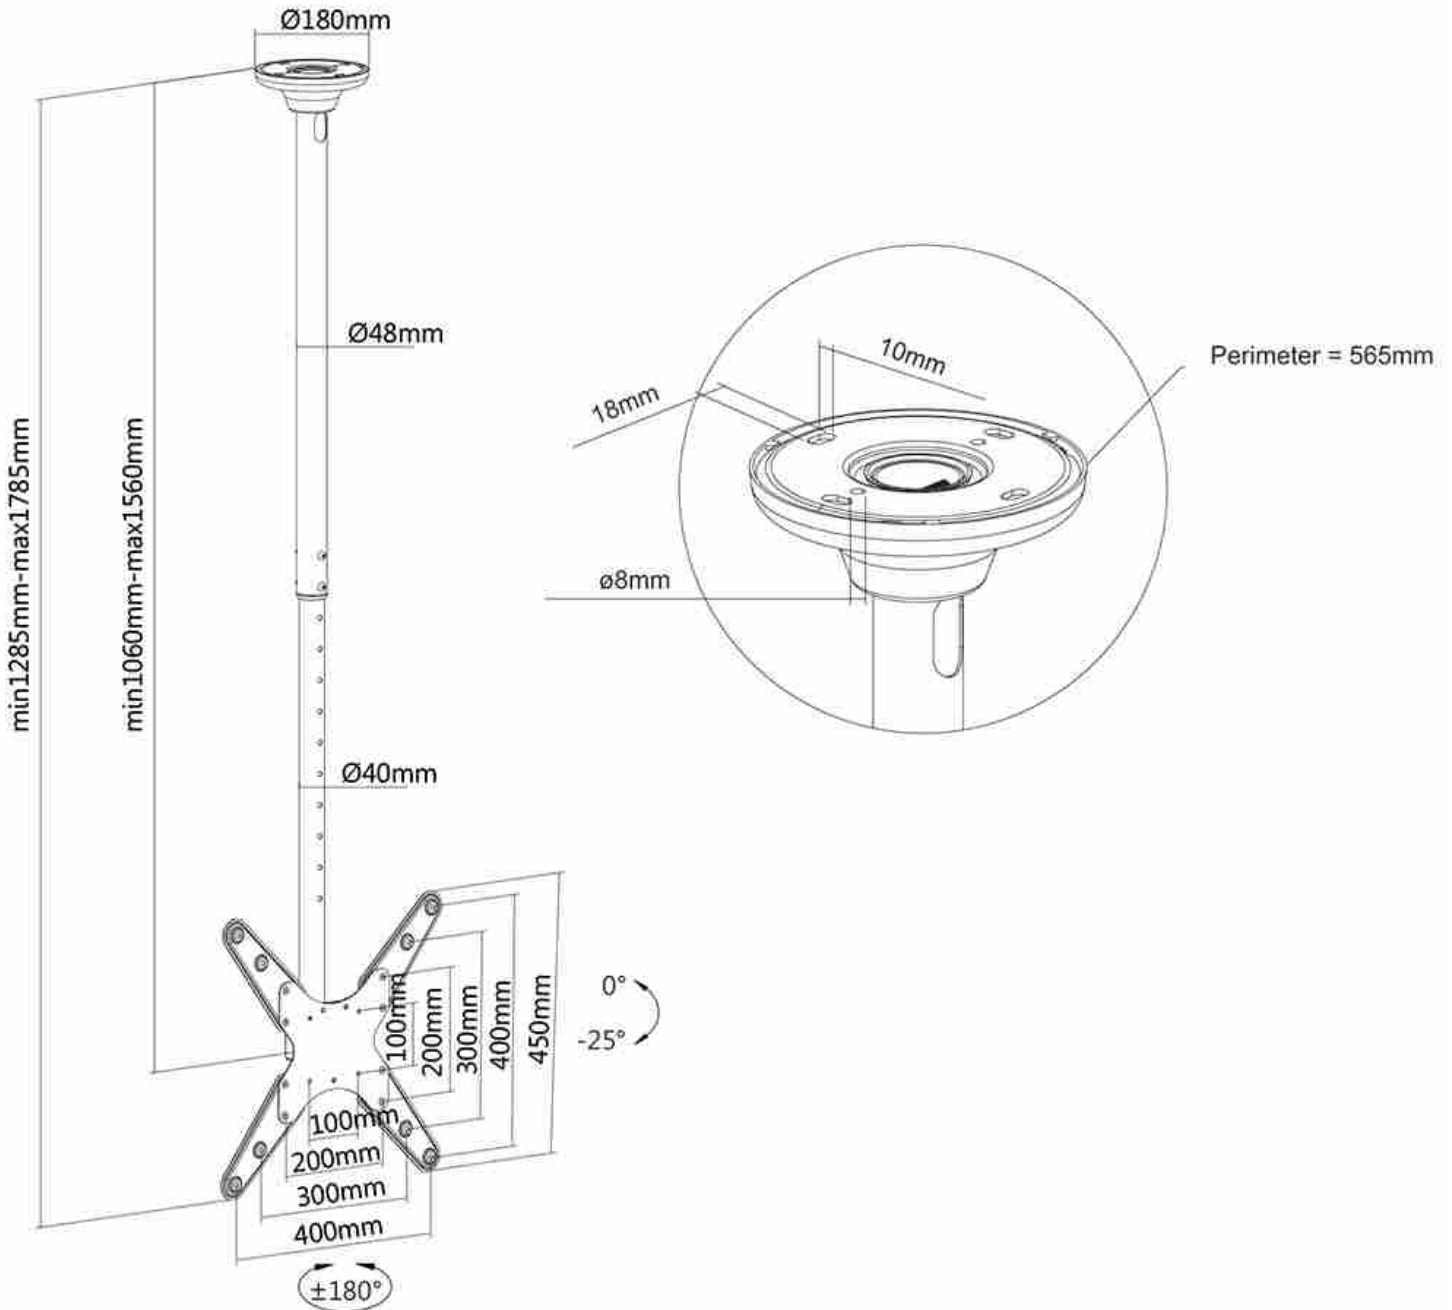

FPMA-C340BLACK

NEOMOUNTS TV/MONITOR CEILING MOUNT

Neomounts