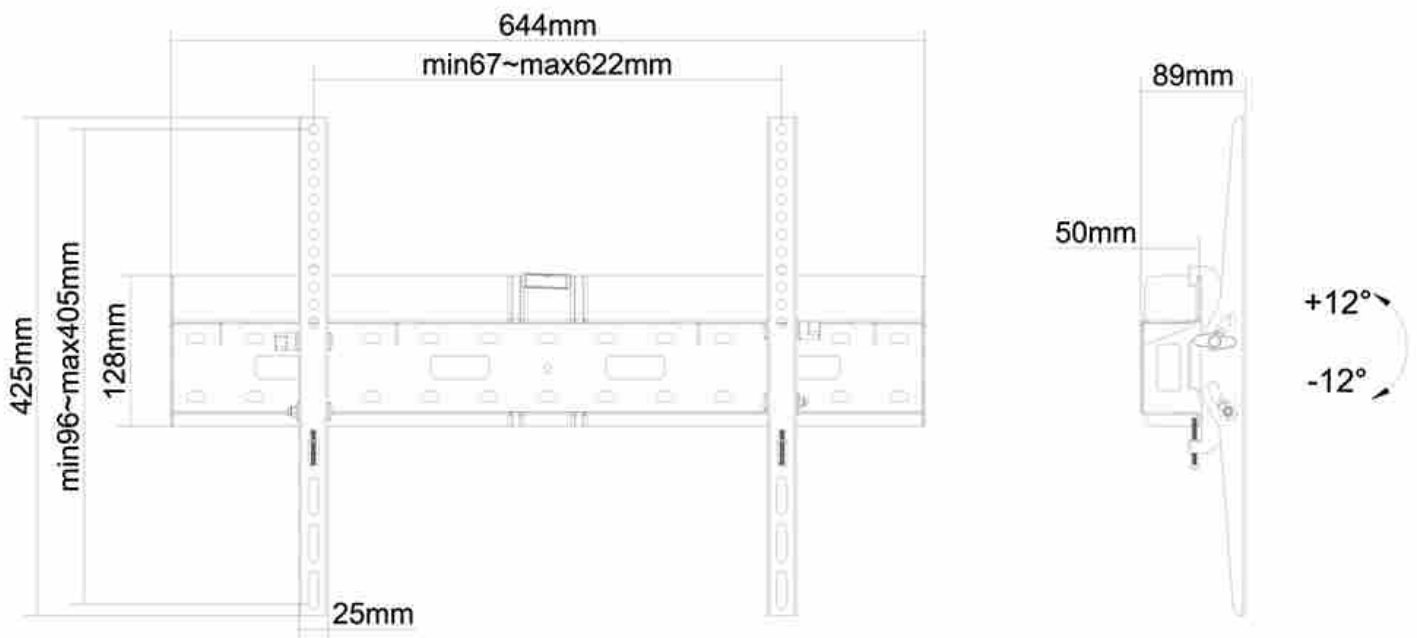

LFD-W2640MP

NEOMOUNTS TV WALL MOUNT

Neomounts