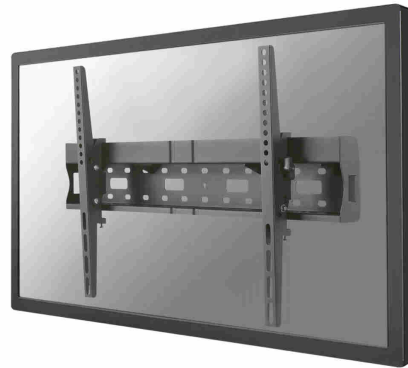

LFD-W2640MP

NEOMOUNTS TV WALL MOUNT

SPECIFICATIONS

GENERAL

Min. screen size*	37 inch
Max. screen size*	75 inch
Max. weight	35 kg (per screen)
Screens	1
VESA minimum	200x200 mm
VESA maximum	600x400 mm
Distance to wall	8,9 cm

FUNCTIONALITY

Type	Tilt
Tilt (degrees)	24°
Adjustment type	None

INFORMATION

Color	Black
Main material	Steel
Warranty	5 year
EAN code	8717371446444

*Please note: The inch sizes stated are just an indication, combined with the weight and VESA sizes. The maximum weight and VESA size are absolute restrictions for the products and should not be exceeded.

Neomounts