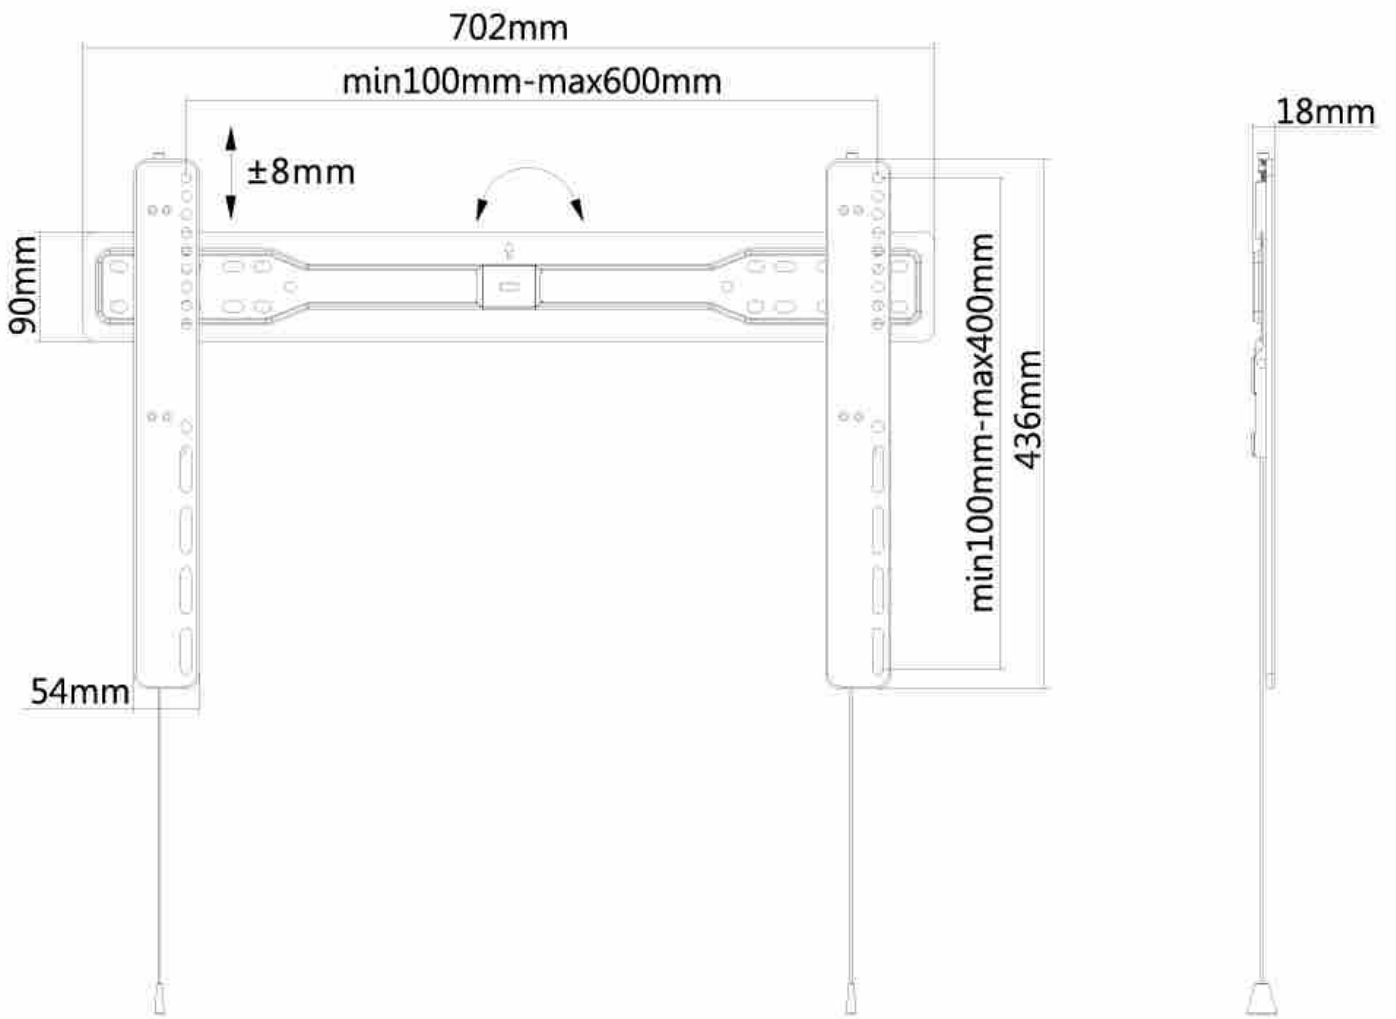

LED-W600BLACK

NEOMOUNTS TV WALL MOUNT

Neomounts