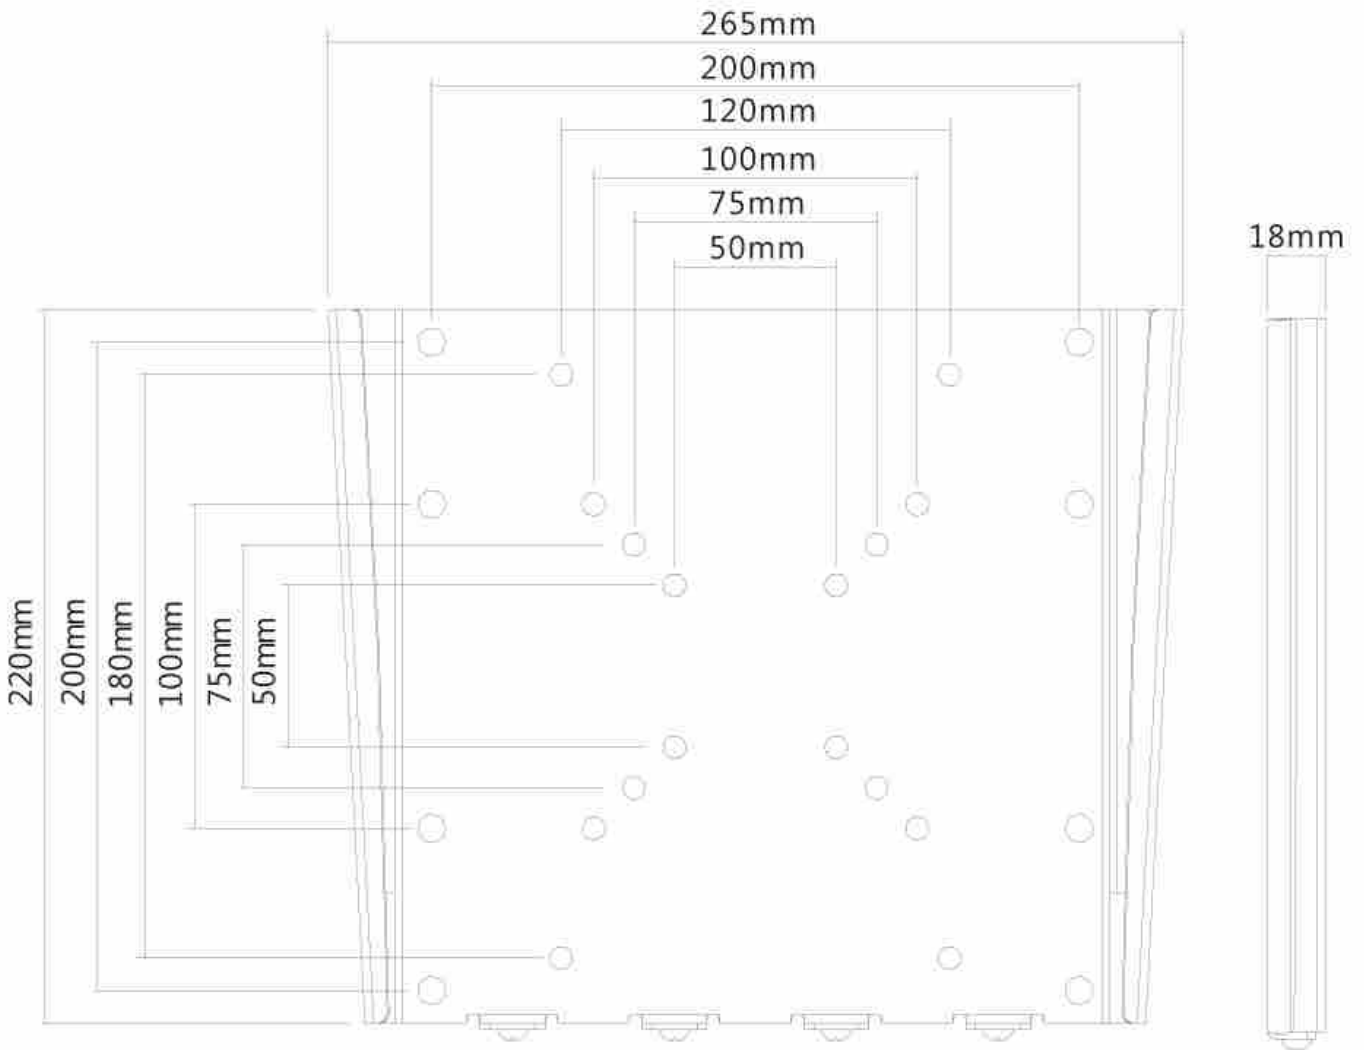

FPMA-W110BLACK

NEOMOUNTS TV WALL MOUNT

Neomounts