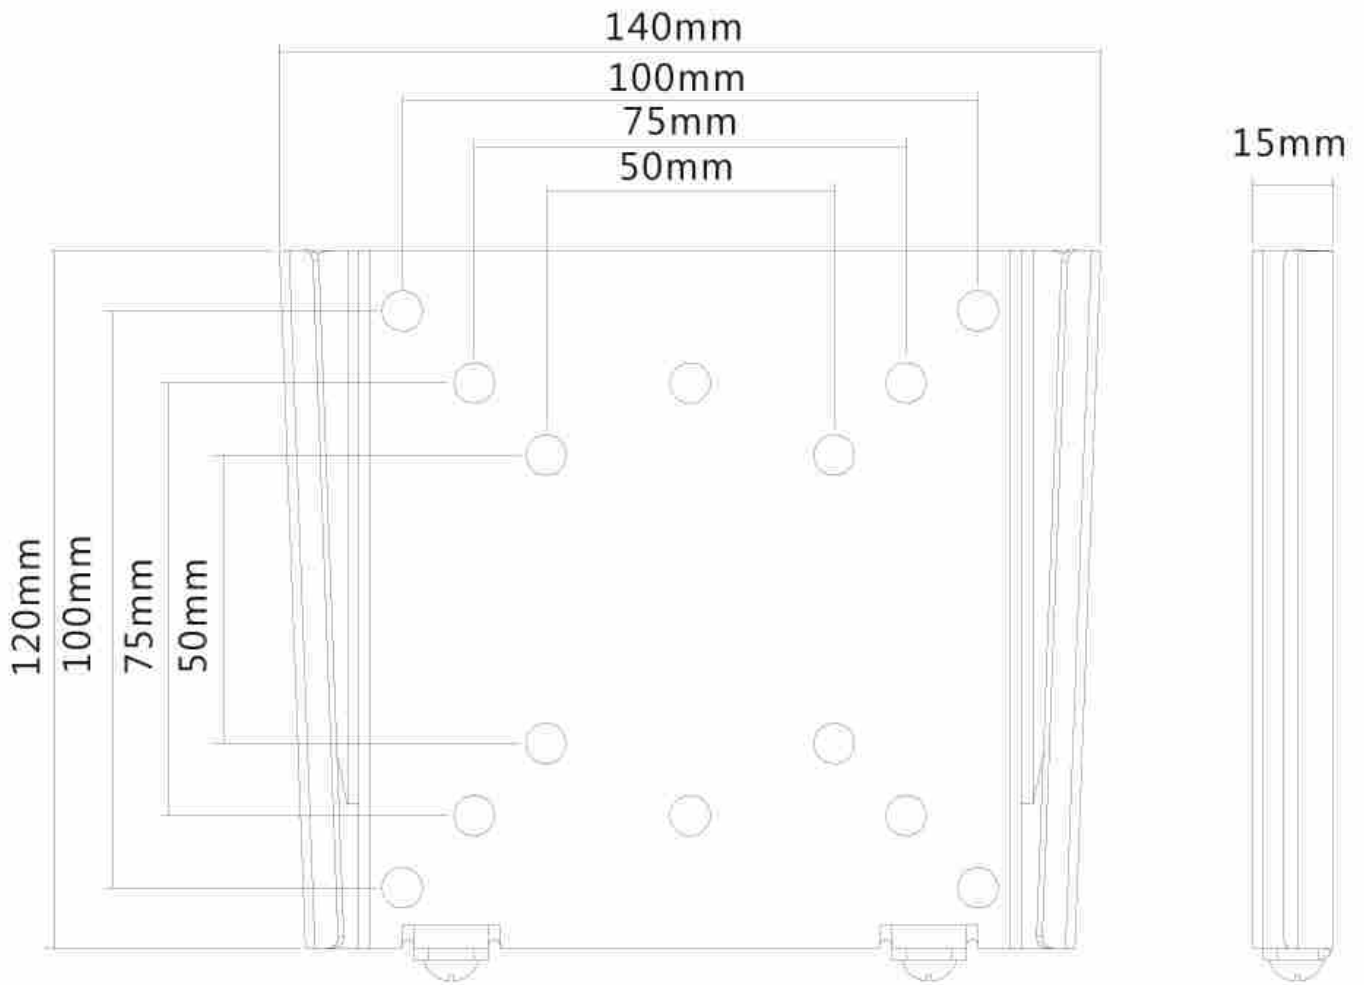

FPMA-W25

NEOMOUNTS TV/MONITOR WALL MOUNT

Neomounts