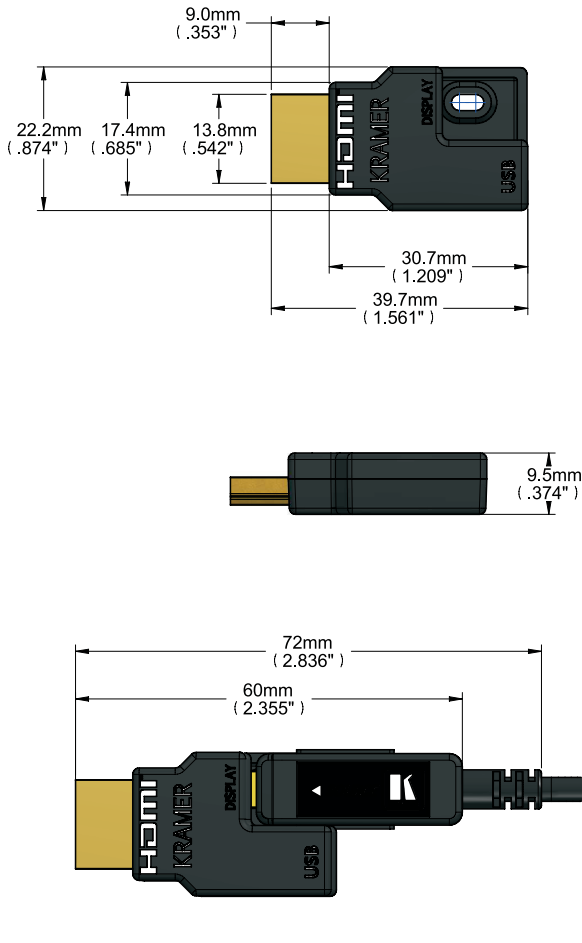

OUTLINE DIMENSIONS