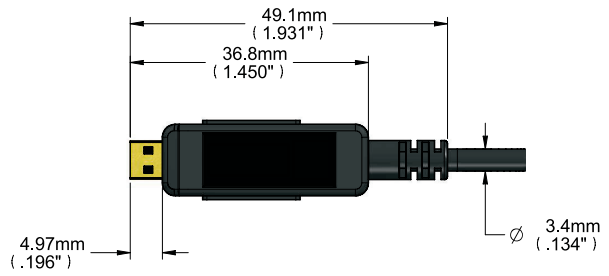

OUTLINE DIMENSIONS