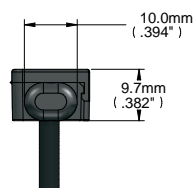

PHYSICAL SPECIFICATIONS

Connector-1 (source end)	Male HDMI type-A 24K gold plated (pluggable) / Male HDMI type D
Connector-2 (display end)	Male HDMI type-A 24K gold plated (pluggable) / Male HDMI type D
Cable Structure	Hybrid Optical Fiber Cable
Fiber Optic A	Multi-mode Fiber
Conductors B	6x28AWG (7/0.127mm)
Outer Sheath Material C	Low smoke & halogen free
Outer Sheath Color	Black
Outer Sheath Diameter	3.4mm
Cable Bending Radius	6mm
Connector Max. Pulling Strength	22lbs/10kg
Max. Compression Load Resistance	500N (50kg, 110lbs)

OUTLINE DIMENSIONS

Pulling Capsule Dimensions

ORDERING INFORMATION

Low Smoke & Halogen Free

MODEL	DESCRIPTION	LENGTH	GROSS WEIGHT
CLS-AOCH/60-33	Active Optical UHD Pluggable HDMI Cable – LSHF	33ft/10.00m	0.79lbs/0.36kg
CLS-AOCH/60-50	Active Optical UHD Pluggable HDMI Cable – LSHF	50ft/15.20m	1.01lbs/0.46kg
CLS-AOCH/60-66	Active Optical UHD Pluggable HDMI Cable – LSHF	66ft/20.00m	1.21lbs/0.55kg
CLS-AOCH/60-98	Active Optical UHD Pluggable HDMI Cable – LSHF	98ft/30.00m	1.65lbs/0.75kg
CLS-AOCH/60-131	Active Optical UHD Pluggable HDMI Cable – LSHF	131ft/40.00m	2.07lbs/0.94kg
CLS-AOCH/60-164	Active Optical UHD Pluggable HDMI Cable – LSHF	164ft/50.00m	2.62lbs/1.19kg
CLS-AOCH/60-197	Active Optical UHD Pluggable HDMI Cable – LSHF	197ft/60.00m	3.04lbs/1.38kg
CLS-AOCH/60-230	Active Optical UHD Pluggable HDMI Cable – LSHF	230ft/70.00m	3.46lbs/1.57kg
CLS-AOCH/60-262	Active Optical UHD Pluggable HDMI Cable – LSHF	262ft/80.00m	3.90lbs/1.77kg
CLS-AOCH/60-295	Active Optical UHD Pluggable HDMI Cable – LSHF	295ft/90.00m	4.32lbs/1.96kg
CLS-AOCH/60-328	Active Optical UHD Pluggable HDMI Cable – LSHF	328ft/100.00m	4.74lbs/2.15kg