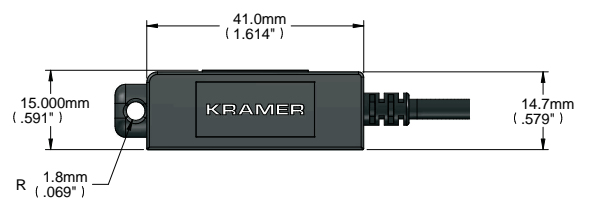

PHYSICAL SPECIFICATIONS

Connector-1 (source end)	Male HDMI type-A 24K gold plated (pluggable) / Male HDMI type D
Connector-2 (display end)	Male HDMI type-A 24K gold plated (pluggable) / Male HDMI type D
Cable Structure	Hybrid Optical Fiber Cable
Fiber Optic A	Multi-mode Fiber
Conductors B	6x28AWG (7/0.127mm)
Outer Sheath Material C	Low smoke & halogen free
Outer Sheath Color	Black
Outer Sheath Diameter	3.4mm
Cable Bending Radius	6mm
Connector Max. Pulling Strength	22lbs/10kg
Max. Compression Load Resistance	500N (50kg, 110lbs)

POWER SPECIFICATIONS

Power Supply	Connect the supplied USB cable to an external USB power source
Power Consumption	0.75W max

REGULATORY

LSHF (compliance)	IEC 60332-1, IEC 60754-1, IEC 61034-2
RoHS	2011/65/ EU

OUTLINE DIMENSIONS

Pulling Capsule Dimensions

ORDERING INFORMATION

Low Smoke & Halogen Free

MODEL	DESCRIPTION	LENGTH	GROSS WEIGHT
CLS-AOCH/60-33	Active Optical UHD Pluggable HDMI Cable – LSHF	33ft/10.00m	0.79lbs/0.36kg
CLS-AOCH/60-50	Active Optical UHD Pluggable HDMI Cable – LSHF	50ft/15.20m	1.01lbs/0.46kg
CLS-AOCH/60-66	Active Optical UHD Pluggable HDMI Cable – LSHF	66ft/20.00m	1.21lbs/0.55kg
CLS-AOCH/60-98	Active Optical UHD Pluggable HDMI Cable – LSHF	98ft/30.00m	1.65lbs/0.75kg
CLS-AOCH/60-131	Active Optical UHD Pluggable HDMI Cable – LSHF	131ft/40.00m	2.07lbs/0.94kg
CLS-AOCH/60-164	Active Optical UHD Pluggable HDMI Cable – LSHF	164ft/50.00m	2.62lbs/1.19kg
CLS-AOCH/60-197	Active Optical UHD Pluggable HDMI Cable – LSHF	197ft/60.00m	3.04lbs/1.38kg
CLS-AOCH/60-230	Active Optical UHD Pluggable HDMI Cable – LSHF	230ft/70.00m	3.46lbs/1.57kg
CLS-AOCH/60-262	Active Optical UHD Pluggable HDMI Cable – LSHF	262ft/80.00m	3.90lbs/1.77kg
CLS-AOCH/60-295	Active Optical UHD Pluggable HDMI Cable – LSHF	295ft/90.00m	4.32lbs/1.96kg
CLS-AOCH/60-328	Active Optical UHD Pluggable HDMI Cable – LSHF	328ft/100.00m	4.74lbs/2.15kg