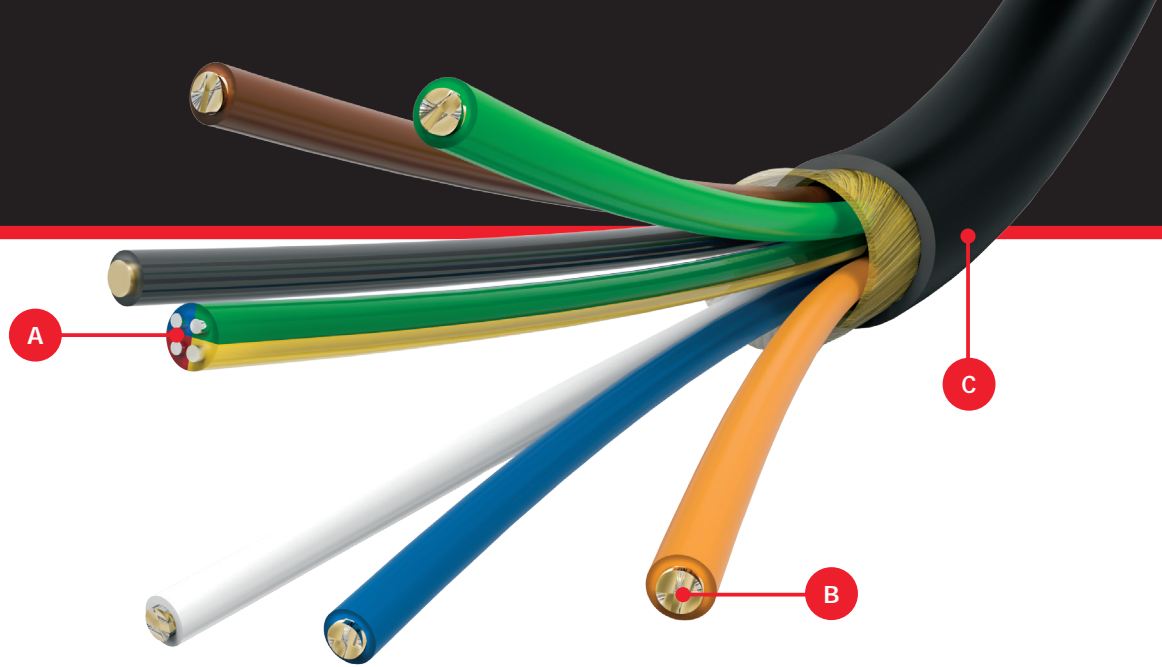

CABLE SPECIFICATIONS

AUDIO & VIDEO SPECIFICATIONS

Video Resolution	Up to 4K@60Hz 4:4:4 across all lengths
Data Rate (max)	Up to 18 Gbps
Supported Color Spaces	RGB, YCbCr, xvYCC, Adobe sRGB, sYCC601
Embedded Audio	Dolby Digital Plus, Dolby TrueHD, DTS-HD Master Audio™, DVD Audio, SA-CD
HDMI Support	HDCP 2.2, HDR, EDID and CEC

PHYSICAL SPECIFICATIONS

Connector-1 (source end)	Male HDMI type-A 24K gold plated (pluggable) / Male HDMI type D
Connector-2 (display end)	Male HDMI type-A 24K gold plated (pluggable) / Male HDMI type D
Cable Structure	Hybrid Optical Fiber Cable
Fiber Optic A	Multi-mode Fiber
Conductors B	6x28AWG (7/0.127mm)
Outer Sheath Material C	Low smoke & halogen free
Outer Sheath Color	Black
Outer Sheath Diameter	3.4mm
Cable Bending Radius	6mm
Connector Max. Pulling Strength	22lbs/10kg
Max. Compression Load Resistance	500N (50kg, 110lbs)

POWER SPECIFICATIONS

Power Supply	Connect the supplied USB cable to an external USB power source
Power Consumption	0.75W max

REGULATORY

LSHF (compliance)	IEC 60332-1, IEC 60754-1, IEC 61034-2
RoHS	2011/65/ EU