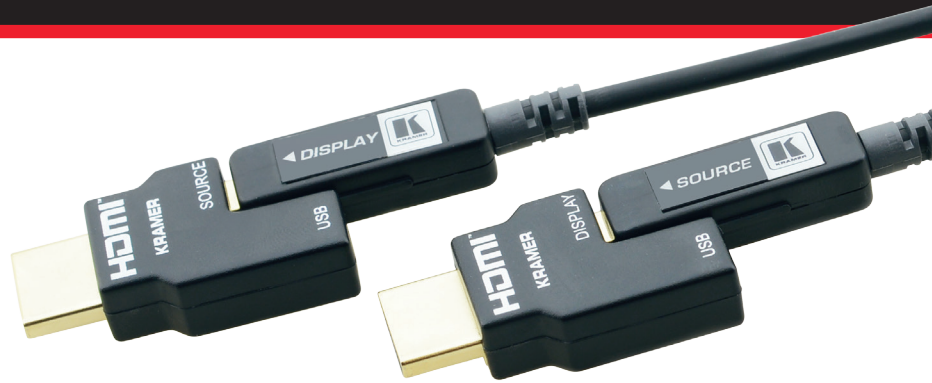

CLS-AOCH/60

Active Optical
UHD Pluggable HDMI Cable

LOW SMOKE & HALOGEN FREE

Kramer's AOCH/60 is a state of the art Active Optical HDMI Cable for running 4K UHD HDMI 2.0 signals, 4K@60Hz (4:4:4) UHD, over long distances up to 100 meter (328 ft), in a simple & practical way.

This Hybrid-Fiber Cable HDMI ends can quickly detach, offering a much smaller head that can be run through conduit or other tight spaces with the Included pulling capsule, they are also interchangeable. DVI ends can be purchased separately.

The AOCH/60 cables are thinner, lighter and more flexible than copper or even standard optical cables while providing transparent EDID, HDCP and HDR support without signal attenuation and also provide reduced risk of EMI and RFI interference which provides a perfect solution for critical AV installations that demand the highest signal integrity.

Features

- Video Resolution – Up to 4K@60Hz 4:4:4
- High Data Transfer Rate – Up to 18Gbps
- Embedded Audio – PCM 8-channel, Dolby Digital True HD and DTS-HD Master Audio
- HDMI support - HDCP 2.2 ,HDR (High dynamic range), EDID and CEC
- High-quality connectors – 24K gold-plated, corrosion-resistant and best possible connectivity
- Reduced EMI and RFI
- Thin Construction – 3.4mm (0.13") diameter
- Jacket Construction – Low smoke & halogen free
- RoHS 2011/65/EU compliant
- Varied Selection of Lengths – Available in versions from 10 to 100m (33 to 328ft)