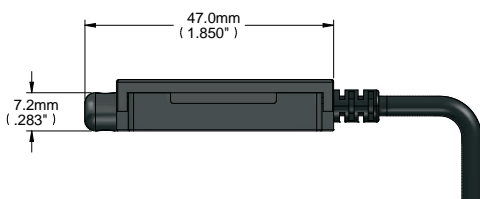

PHYSICAL SPECIFICATIONS

Connector-1 (source end)	Male HDMI type-A 24K gold plated (pluggable) / Male HDMI type D
Connector-2 (display end)	Male HDMI type-A 24K gold plated (pluggable) / Male HDMI type D
Cable Structure	Hybrid Optical Fiber Cable
Fiber Optic A	Multi-mode Fiber
Conductors B	6x28AWG (7/0.127mm)
Outer Sheath Material C	Low smoke & halogen free
Outer Sheath Color	Black
Outer Sheath Diameter	3.4mm
Cable Bending Radius	6mm
Connector Max. Pulling Strength	22lbs/10kg
Max. Compression Load Resistance	500N (50kg, 110lbs)

OUTLINE DIMENSIONS

Pulling Capsule Dimensions

ORDERING INFORMATION

Low Smoke & Halogen Free

MODEL	DESCRIPTION	LENGTH	GROSS WEIGHT
CLS-AOCH/60-33	Active Optical UHD Pluggable HDMI Cable – LSHF	33ft/10.00m	0.79lbs/0.36kg
CLS-AOCH/60-50	Active Optical UHD Pluggable HDMI Cable – LSHF	50ft/15.20m	1.01lbs/0.46kg
CLS-AOCH/60-66	Active Optical UHD Pluggable HDMI Cable – LSHF	66ft/20.00m	1.21lbs/0.55kg
CLS-AOCH/60-98	Active Optical UHD Pluggable HDMI Cable – LSHF	98ft/30.00m	1.65lbs/0.75kg
CLS-AOCH/60-131	Active Optical UHD Pluggable HDMI Cable – LSHF	131ft/40.00m	2.07lbs/0.94kg
CLS-AOCH/60-164	Active Optical UHD Pluggable HDMI Cable – LSHF	164ft/50.00m	2.62lbs/1.19kg
CLS-AOCH/60-197	Active Optical UHD Pluggable HDMI Cable – LSHF	197ft/60.00m	3.04lbs/1.38kg
CLS-AOCH/60-230	Active Optical UHD Pluggable HDMI Cable – LSHF	230ft/70.00m	3.46lbs/1.57kg
CLS-AOCH/60-262	Active Optical UHD Pluggable HDMI Cable – LSHF	262ft/80.00m	3.90lbs/1.77kg
CLS-AOCH/60-295	Active Optical UHD Pluggable HDMI Cable – LSHF	295ft/90.00m	4.32lbs/1.96kg
CLS-AOCH/60-328	Active Optical UHD Pluggable HDMI Cable – LSHF	328ft/100.00m	4.74lbs/2.15kg