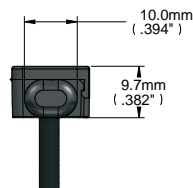

Pulling Capsule Dimensions