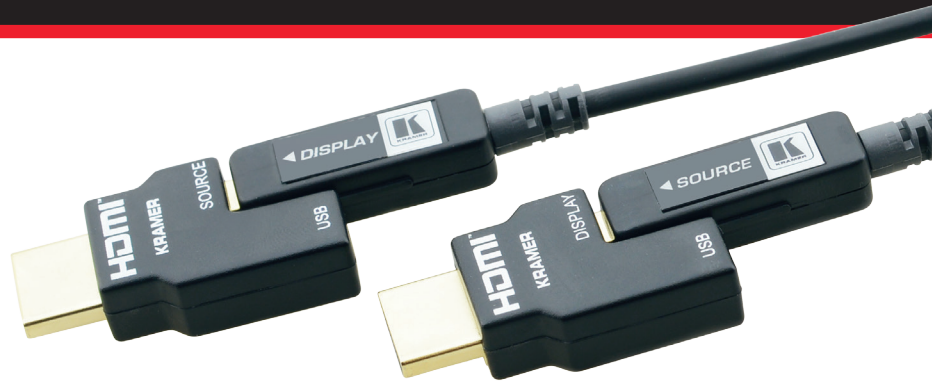

# CLS-AOCH/60

Active Optical  
UHD Pluggable HDMI Cable

LOW SMOKE & HALOGEN FREE

Kramer's AOCH/60 is a state of the art Active Optical HDMI Cable for running 4K UHD HDMI 2.0 signals, 4K@60Hz (4:4:4) UHD, over long distances up to 100 meter (328 ft), in a simple & practical way.

This Hybrid-Fiber Cable HDMI ends can quickly detach, offering a much smaller head that can be run through conduit or other tight spaces with the Included pulling capsule, they are also interchangeable. DVI ends can be purchased separately.

The AOCH/60 cables are thinner, lighter and more flexible than copper or even standard optical cables while providing transparent EDID, HDCP and HDR support without signal attenuation and also provide reduced risk of EMI and RFI interference which provides a perfect solution for critical AV installations that demand the highest signal integrity.

## Features

- Video Resolution – Up to 4K@60Hz 4:4:4
- High Data Transfer Rate – Up to 18Gbps
- Embedded Audio – PCM 8-channel, Dolby Digital True HD and DTS-HD Master Audio
- HDMI support - HDCP 2.2 ,HDR (High dynamic range), EDID and CEC
- High-quality connectors – 24K gold-plated, corrosion-resistant and best possible connectivity
- Reduced EMI and RFI
- Thin Construction – 3.4mm (0.13") diameter
- Jacket Construction – Low smoke & halogen free
- RoHS 2011/65/EU compliant
- Varied Selection of Lengths – Available in versions from 10 to 100m (33 to 328ft)