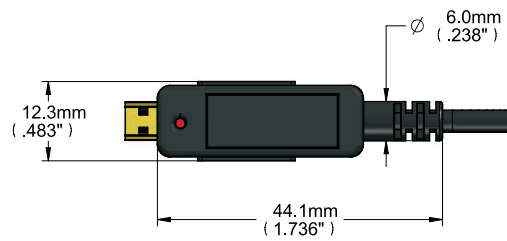

### PHYSICAL SPECIFICATIONS

Connector-1 (source end)	Male HDMI type-A 24K gold plated (pluggable) / Male HDMI type D
Connector-2 (display end)	Male HDMI type-A 24K gold plated (pluggable) / Male HDMI type D
Cable Structure	Hybrid Optical Fiber Cable
Fiber Optic <b>A</b>	Multi-mode Fiber
Conductors <b>B</b>	6x28AWG (7/0.127mm)
Outer Sheath Material <b>C</b>	Low smoke & halogen free
Outer Sheath Color	Black
Outer Sheath Diameter	3.4mm
Cable Bending Radius	6mm
Connector Max. Pulling Strength	22lbs/10kg
Max. Compression Load Resistance	500N (50kg, 110lbs)

## OUTLINE DIMENSIONS