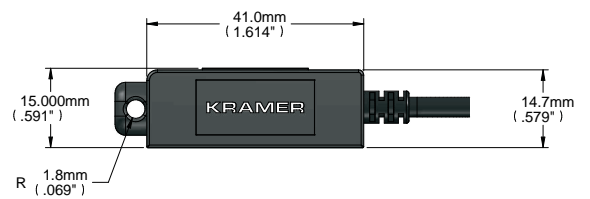

Pulling Capsule Dimensions