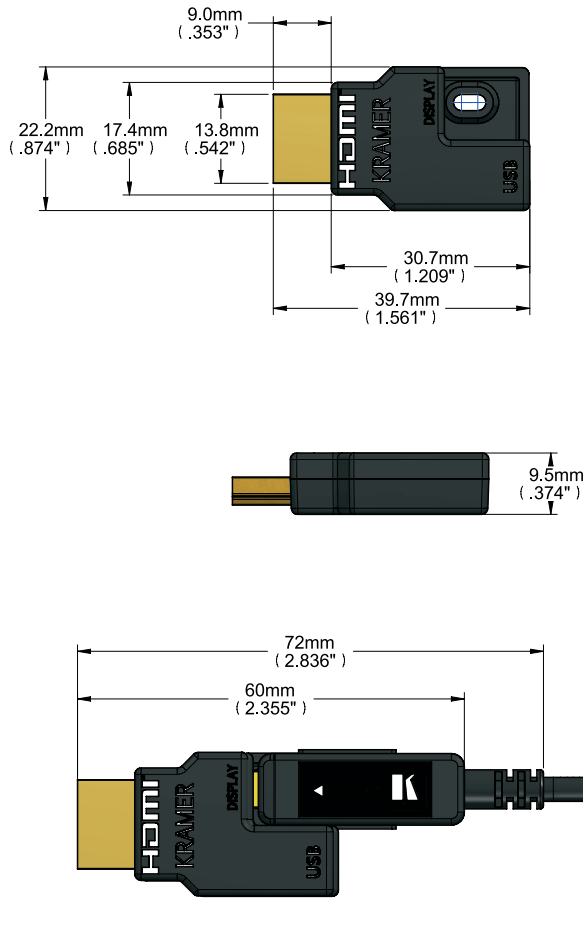

## Features

- Video Resolution – Up to 4K@60Hz 4:4:4
- High Data Transfer Rate – Up to 18Gbps
- Embedded Audio – PCM 8-channel, Dolby Digital True HD and DTS-HD Master Audio
- HDMI support - HDCP 2.2 ,HDR (High dynamic range), EDID and CEC
- High-quality connectors – 24K gold-plated, corrosion-resistant and best possible connectivity
- Reduced EMI and RFI
- Thin Construction – 3.4mm (0.13") diameter
- Jacket Construction – Low smoke & halogen free
- RoHS 2011/65/EU compliant
- Varied Selection of Lengths – Available in versions from 10 to 100m (33 to 328ft)

## CABLE SPECIFICATIONS

### PHYSICAL SPECIFICATIONS

Connector-1 (source end)	Male HDMI type-A 24K gold plated (pluggable) / Male HDMI type D
Connector-2 (display end)	Male HDMI type-A 24K gold plated (pluggable) / Male HDMI type D
Cable Structure	Hybrid Optical Fiber Cable
Fiber Optic <b>A</b>	Multi-mode Fiber
Conductors <b>B</b>	6x28AWG (7/0.127mm)
Outer Sheath Material <b>C</b>	Low smoke & halogen free
Outer Sheath Color	Black
Outer Sheath Diameter	3.4mm
Cable Bending Radius	6mm
Connector Max. Pulling Strength	22lbs/10kg
Max. Compression Load Resistance	500N (50kg, 110lbs)

## OUTLINE DIMENSIONS