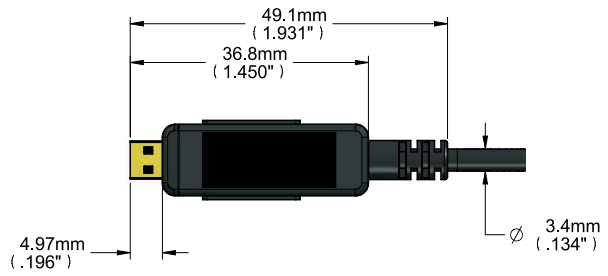

### PHYSICAL SPECIFICATIONS

Connector-1 (source end)	Male HDMI type-A 24K gold plated (pluggable) / Male HDMI type D
Connector-2 (display end)	Male HDMI type-A 24K gold plated (pluggable) / Male HDMI type D
Cable Structure	Hybrid Optical Fiber Cable
Fiber Optic <b>A</b>	Multi-mode Fiber
Conductors <b>B</b>	6x28AWG (7/0.127mm)
Outer Sheath Material <b>C</b>	Low smoke & halogen free
Outer Sheath Color	Black
Outer Sheath Diameter	3.4mm
Cable Bending Radius	6mm
Connector Max. Pulling Strength	22lbs/10kg
Max. Compression Load Resistance	500N (50kg, 110lbs)

## OUTLINE DIMENSIONS