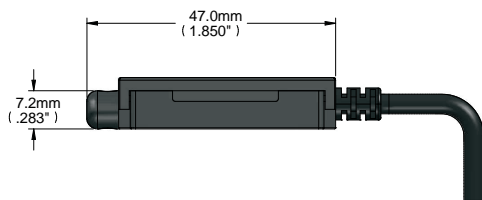

Pulling Capsule Dimensions