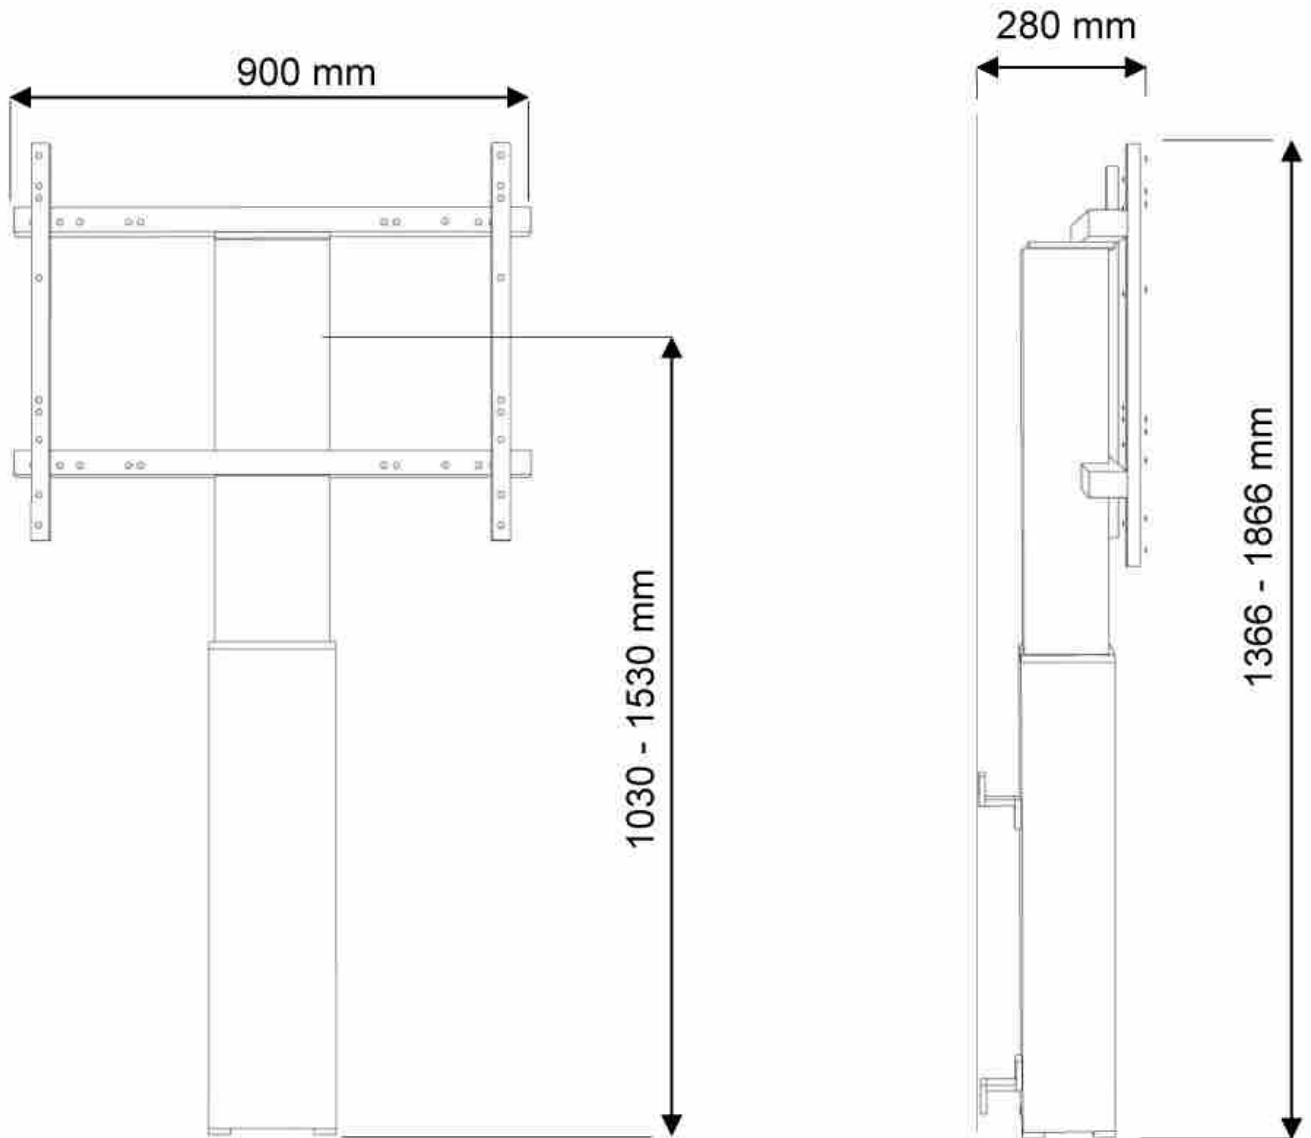

NEOMOUNTS MOTORISED WALL MOUNT

Neomounts