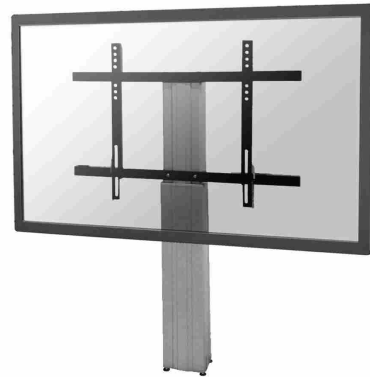

NEOMOUNTS MOTORISED WALL MOUNT

SPECIFICATIONS

GENERAL

Min. screen size*	42 inch
Max. screen size*	100 inch
Min. weight	0 kg (per screen)
Max. weight	130 kg (per screen)
Screens	1
VESA minimum	200x200 mm
VESA maximum	800x600 mm

FUNCTIONALITY

Type	Fixed
Height adjustment	105-155 cm
Width adjustment	90 cm
Lockable	Lockable - Padlock not included
Adjustment type	Motorised

INFORMATION

Color	Silver
Main material	Steel
Warranty	5 year
EAN code	8717371446154

Neomounts

Neomounts

Neomounts Motorised TV/LFD Wall Mount for 42"-100" screen, Height Adjustable - Silver

With the Neomounts PLASMA-W2250SILVER automatic height adjustable floor stand you place a large format flat screen on the floor and anchor it to the wall with the included wall mounts (7 cm distance). Get optimal positioning for both standing and seated audiences, in any application, in any part of your location. Perfect to use in a class room, boardroom, presentation room or public entrance.

The PLASMA-W2250SILVER is suited for screens between 42"-100" and has a load capacity of 130 kg. The mount is suitable for screens with a VESA hole pattern of 200x200 to 800x600 mm.

The mobile electric floor lift is automatically height adjustable over a height of 50 cm with a remote control. From the floor to the center the distance of the screen is variable from 105-155 cm. The position can be perfectly leveled with four adjustable feet under the central column.