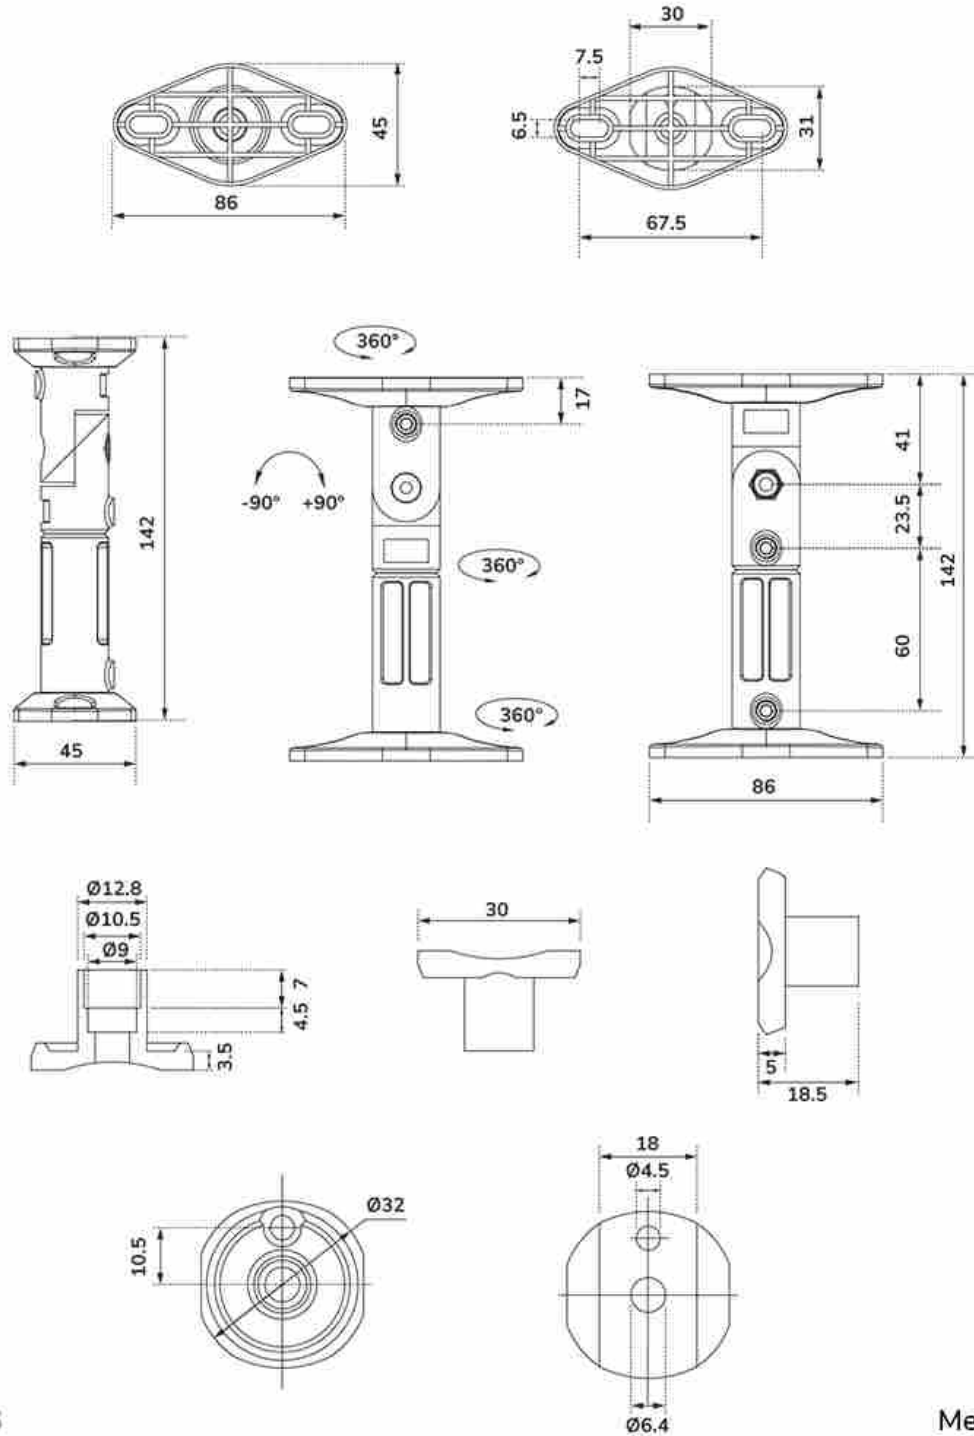

SPEAKER-W100

NEOMOUNTS SPEAKER MOUNT

Neomounts

Measuring unit: mm