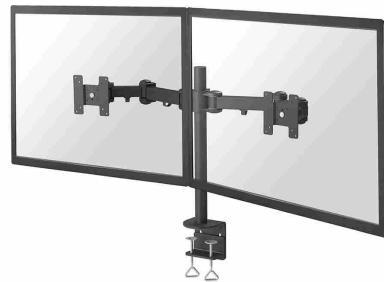

FUNCTIONALITY

Type	Tilt Rotate Swivel Full motion
Height adjustment	0-45 cm
Depth adjustment	10-43 cm
Tilt (degrees)	180°
Swivel (degrees)	180°
Rotate (degrees)	360°
Adjustment type	Manual

INFORMATION

Color	Black
Main material	Steel
Warranty	5 year
EAN code	8717371442224

Neomounts

Neomounts

Neomounts Full Motion Dual desk monitor arm (clamp) for two 10-27" Monitor Screens, Height Adjustable - Black

The Neomounts desk mount, model FPMA-D960D is a tilt-, swivel and rotatable desk mount for 2 flat screens up to 27". This mount is a great choice for space saving placement on desks using a desk clamp.

Neomounts versatile tilt (180°), rotate (360°) and swivel (180°) technology allows the mount to change to any viewing angle to fully benefit from the capabilities of the flat screen. The mount is manually height adjustable from 0 to 45 centimetres. Depth adjustable from 10 to 43 centimetres. An innovative cable management conceals and routes cables from mount to flat screen. Hide your cables to keep the workplace nice and tidy.

Neomounts FPMA-D960D has three pivot points and is suitable for screens up to 27" (69 cm). The weight capacity of this product is 8 kg each screen. The desk mount is suitable for screens that meet VESA hole pattern 75x75 or 100x100mm. Different hole patterns can be covered using Neomounts VESA adapter plates.