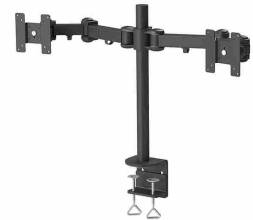

FUNCTIONALITY

Type	Tilt Rotate Swivel Full motion
Height adjustment	0-45 cm
Depth adjustment	10-43 cm
Tilt (degrees)	180°
Swivel (degrees)	180°
Rotate (degrees)	360°
Adjustment type	Manual

INFORMATION

Color	Black
Main material	Steel
Warranty	5 year
EAN code	8717371442224

Neomounts

Neomounts

Neomounts Full Motion Dual desk monitor arm (clamp) for two 10-27" Monitor Screens, Height Adjustable - Black

The Neomounts desk mount, model FPMA-D960D is a tilt-, swivel and rotatable desk mount for 2 flat screens up to 27". This mount is a great choice for space saving placement on desks using a desk clamp.

Neomounts versatile tilt (180°), rotate (360°) and swivel (180°) technology allows the mount to change to any viewing angle to fully benefit from the capabilities of the flat screen. The mount is manually height adjustable from 0 to 45 centimetres. Depth adjustable from 10 to 43 centimetres. An innovative cable management conceals and routes cables from mount to flat screen. Hide your cables to keep the workplace nice and tidy.

Neomounts FPMA-D960D has three pivot points and is suitable for screens up to 27" (69 cm). The weight capacity of this product is 8 kg each screen. The desk mount is suitable for screens that meet VESA hole pattern 75x75 or 100x100mm. Different hole patterns can be covered using Neomounts VESA adapter plates.