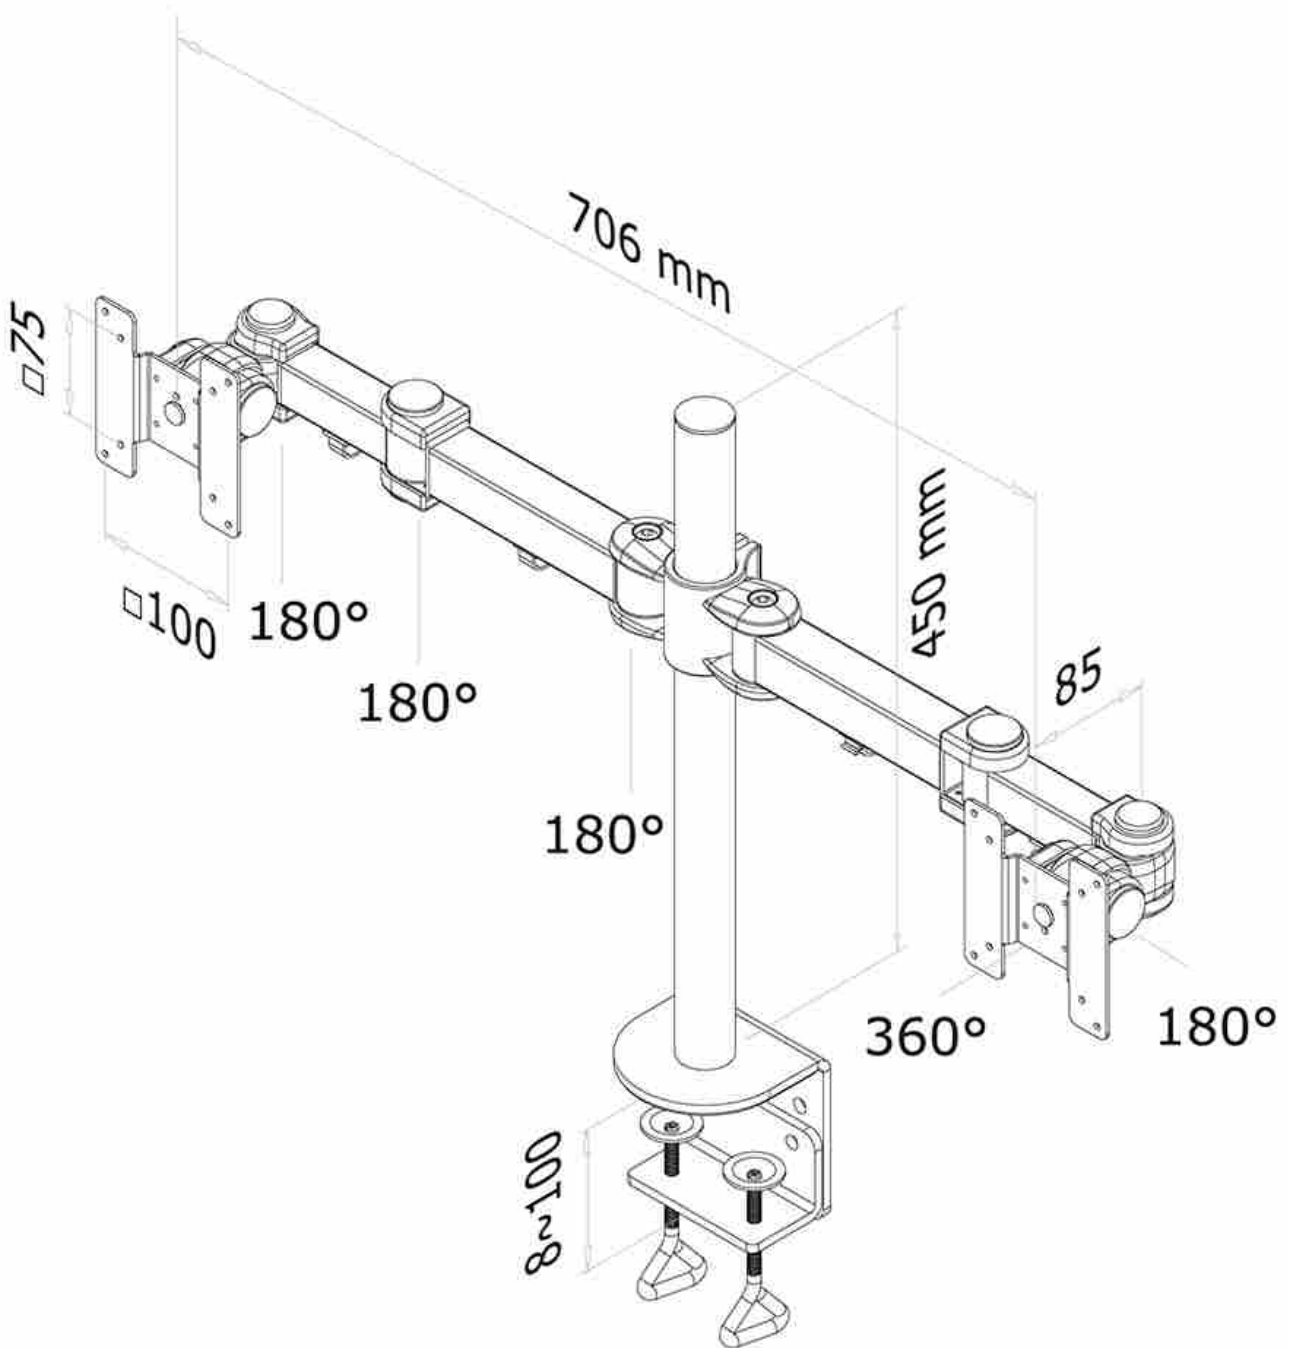

FPMA-D960D

NEOMOUNTS DESK MONITOR ARM

Neomounts