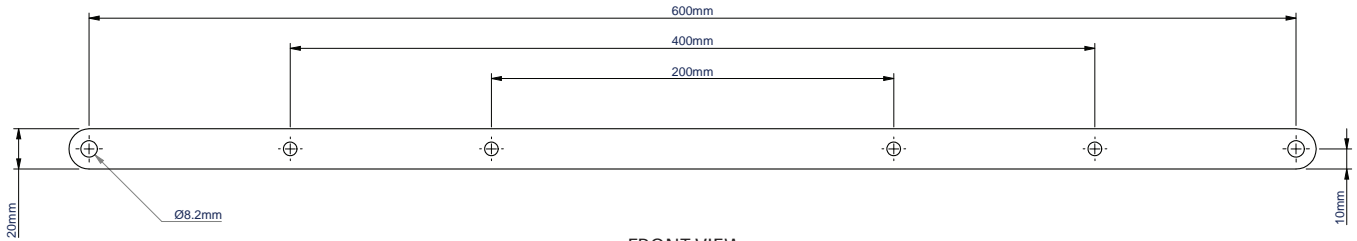

Can be used to accommodate both landscape and portrait installations

Adaptor arms are ultra-slim to keep the depth of the install to a minimum

Can be used with a large variety of existing B-Tech products such as the BT8310, BT8311 and System X™ Interface Arms

Easily xes onto interface plates / arms using the screws provided

FRONT VIEW