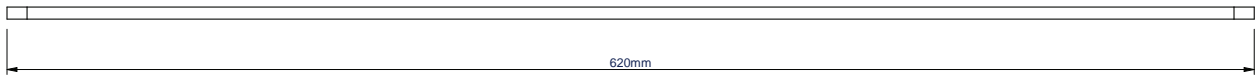

SIDE VIEW

PACKING INFORMATION

COLOUR:	ORDER REF:	EAN CODE:	MASTER CARTON QTY:	INNER CARTON QTY:	MASTER CARTON WEIGHT:	MASTER CARTON CUBE
Black	BT7564/B	5019318079542	2	0	1.12kg	0.0009cbm