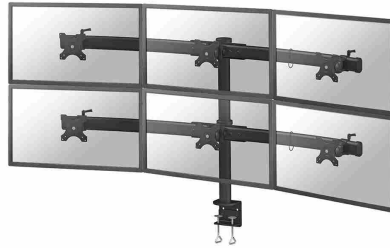

FUNCTIONALITY

| | |
|-------------------|---|
| Type | Tilt Rotate Swivel Full motion |
| Height adjustment | 22-70 cm |
| Width adjustment | 129 cm |
| Depth adjustment | 7 cm |
| Tilt (degrees) | 180° |
| Swivel (degrees) | 180° |
| Rotate (degrees) | 360° |
| Adjustment type | Manual |

Neomounts

Neomounts

Neomounts Tilt/Turn/Rotate desk monitor arm (clamp) for six 19-27" Monitor Screens, Height Adjustable - Black

The Neomounts desk mount, model FPMA-D700D6 is a tilt-, swivel and rotatable desk mount for 6 flat screens up to 27". This mount is a great choice for space saving placement on desks using a desk clamp.

Neomounts versatile tilt (180°), rotate (360°) and swivel (180°) technology allows the mount to change to any viewing angle to fully benefit from the capabilities of the flat screen. The mount is manually height adjustable from 22 to 70 centimetres. Depth 7 centimetres. An innovative cable management conceals and routes cables from mount to flat screen. Hide your cables to keep the workplace nice and tidy.

Neomounts FPMA-D700D6 has two pivot points and is suitable for screens up to 27" (69 cm). The weight capacity of this product is 8 kg each screen. The desk mount is suitable for screens that meet VESA hole pattern 75x75 or 100x100mm. Different hole patterns can be covered using Neomounts VESA adapter plates.