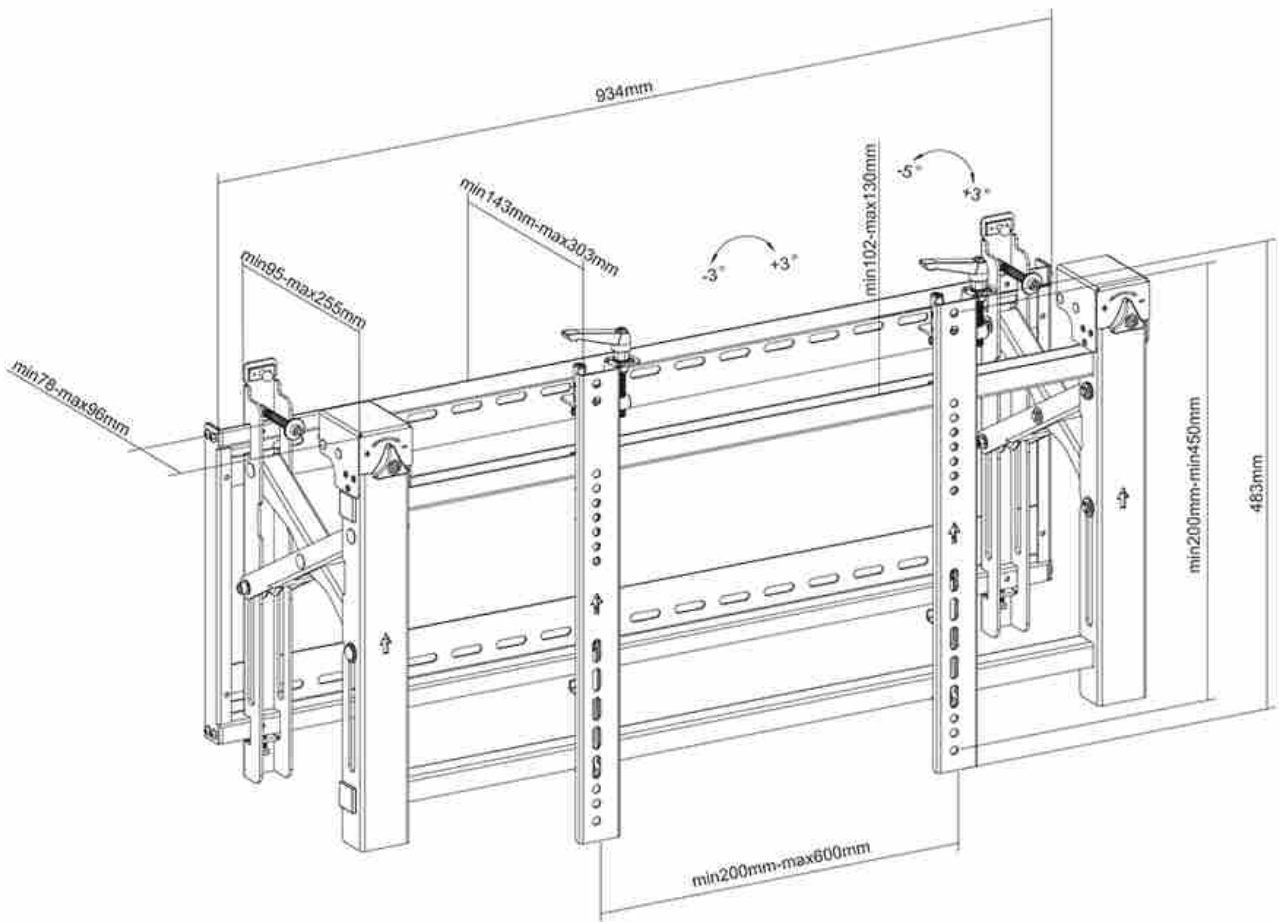

LED-VW2000BLACK

NEOMOUNTS VIDEO WALL MOUNT

Neomounts

Measuring unit: mm