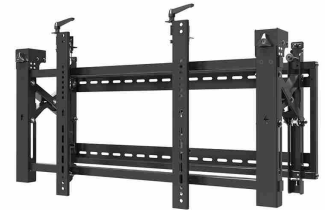

FUNCTIONALITY

Type	Fixed
Lockable	Lockable - Padlock not included
Adjustment type	Micro adjustment
Video wall adjustment	Push to pop-out

INFORMATION

Color	Black
Main material	Steel
Warranty	5 year
EAN code	8717371445522

Neomounts

Neomounts

Neomounts Video Wall Monitor Wall Mount for 32"-75" Screen - Black

The Neomounts wall mount, model LED-VW2000BLACK is a fixed wall mount for flat screens up to 75" (191 cm). This mount is a great choice when you want the ultimate viewing flexibility with your flat screen. Depth of this mount is 14 to 30 centimetres. This wall mount is specially made to be used in video walls. The screen easily can be pulled out.

Neomounts LED-VW2000BLACK is suitable for flat screens up to 75" (191 cm). The weight capacity of this product is 70 kg each screen. The wall mount is suitable for screens that meet VESA hole pattern 200x200 to 600x400mm.

Create a clean design videowall presentation with the Neomounts LED-VW2000BLACK videowall mount solution!

- Pop-out Video Wall Mount
- Pop-out function allows quick release for access
- Lateral shift brackets enable fast alignment
- Micro-adjustment at 8 points for seamless display alignment and level
- Lock and unlock switch knob help to lock/release display out of the pop-out module
- Kickstand provides 12° of tilt for easy cable management and maintenance
- Anti-theft design for additional security (require for a padlock)
- Protects displays by removing the possibility of accidental pop-outs via the plastic locking pieces.