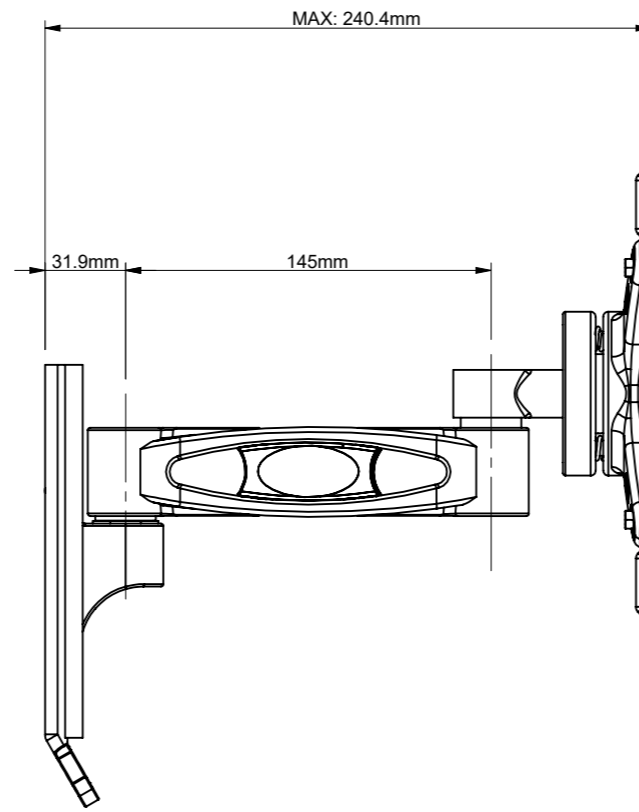

B-Tech International Design and Manufacturing Limited		B-Tech No: BTV503
Part of the B-Tech International Group of Companies		Version: V 1.2
 UNLESS OTHERWISE SPECIFIED DIMENSIONS ARE IN MILLIMETERS	Size: A3	Title: Flat Screen Wall Mount With Single Arm
	Scale: 1:3	Revision: 0.0
Sheet: 1 of 2	Date: 21/10/2015	File Name: BTD-BTV503-R0.0

B-Tech International Design and Manufacturing Limited		B-Tech No: BTV503
Part of the B-Tech International Group of Companies		Version: V 1.2
 UNLESS OTHERWISE SPECIFIED DIMENSIONS ARE IN MILLIMETERS	Size: A3	Title: Flat Screen Wall Mount With Single Arm
	Scale: 1:2	Revision: 0.0
Sheet: 2 of 2	Date: 21/10/2015	File Name: BTD-BTV503-R0.0