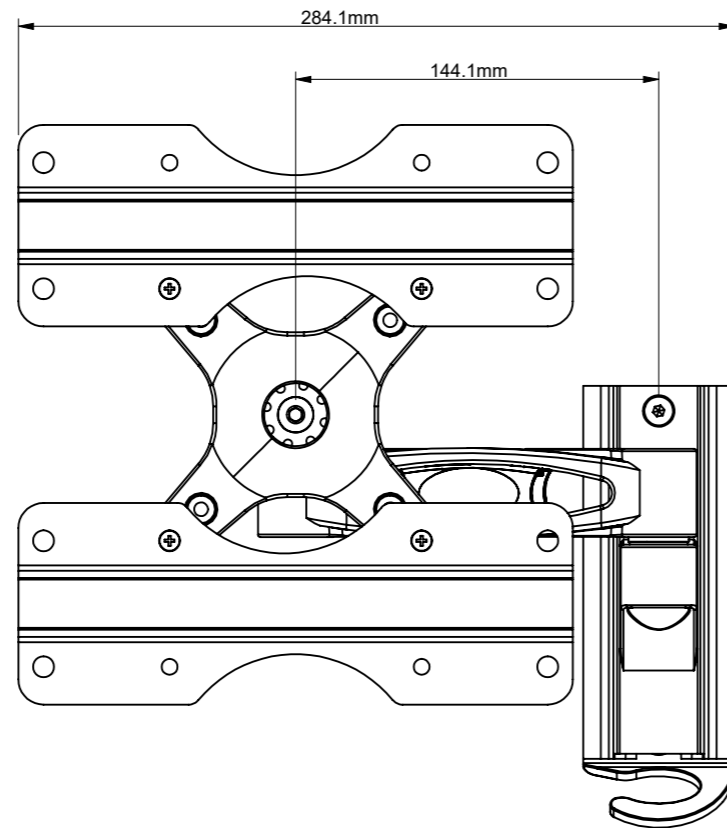

B-Tech International Design and Manufacturing Limited		B-Tech No: BTV503
Part of the B-Tech International Group of Companies		Version: V 1.2
 UNLESS OTHERWISE SPECIFIED DIMENSIONS ARE IN MILLIMETERS	Size: A3	Title: Flat Screen Wall Mount With Single Arm
	Scale: 1:3	Revision: 0.0
Sheet: 1 of 2	Date: 21/10/2015	File Name: BTD-BTV503-R0.0

B-Tech International Design and Manufacturing Limited		B-Tech No: BTV503
Part of the B-Tech International Group of Companies		Version: V 1.2
 UNLESS OTHERWISE SPECIFIED DIMENSIONS ARE IN MILLIMETERS	Size: A3	Title: Flat Screen Wall Mount With Single Arm
	Scale: 1:2	Revision: 0.0
Sheet: 2 of 2	Date: 21/10/2015	File Name: BTD-BTV503-R0.0