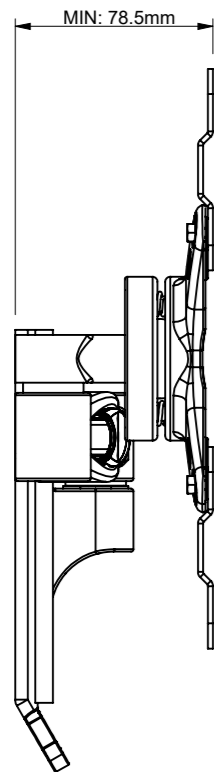

THE INFORMATION CONTAINED IN THIS DRAWING IS THE SOLE PROPERTY OF B-TECH INTERNATIONAL DESIGN AND MANUFACTURING LIMITED, ANY REPRODUCTION IN PART OR WHOLE WITHOUT THE WRITTEN PERMISSION OF B-TECH INTERNATIONAL DESIGN AND MANUFACTURING LIMITED IS PROHIBITED.

B-Tech International Design and Manufacturing Limited		B-Tech No: BTV503
Part of the B-Tech International Group of Companies		Version: V 1.2
 UNLESS OTHERWISE SPECIFIED DIMENSIONS ARE IN MILLIMETERS	Size: A3	Title: Flat Screen Wall Mount With Single Arm
	Scale: 1:3	Revision: 0.0
Sheet: 1 of 2	Date: 21/10/2015	File Name: BTD-BTV503-R0.0

B-Tech International Design and Manufacturing Limited		B-Tech No: BTV503
Part of the B-Tech International Group of Companies		Version: V 1.2
 UNLESS OTHERWISE SPECIFIED DIMENSIONS ARE IN MILLIMETERS	Size: A3	Title: Flat Screen Wall Mount With Single Arm
	Scale: 1:2	Revision: 0.0
Sheet: 2 of 2	Date: 21/10/2015	File Name: BTD-BTV503-R0.0