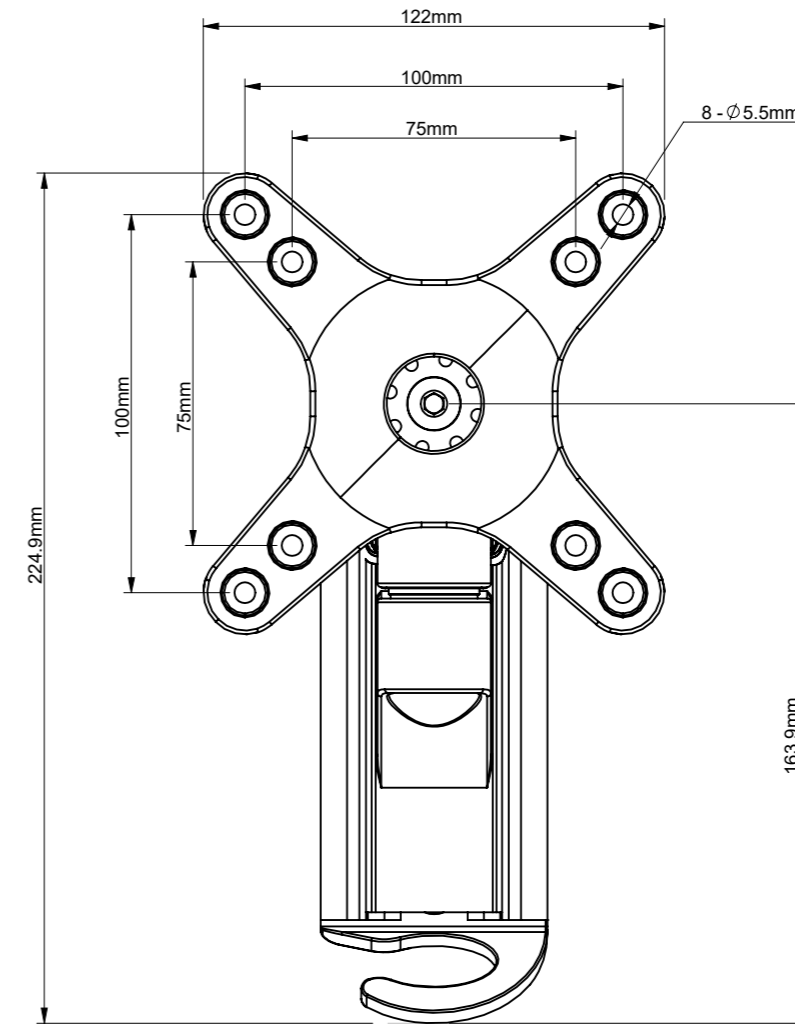

B-Tech International Design and Manufacturing Limited		B-Tech No: BTV503
Part of the B-Tech International Group of Companies		Version: V 1.2
 UNLESS OTHERWISE SPECIFIED DIMENSIONS ARE IN MILLIMETERS	Size: A3	Title: Flat Screen Wall Mount With Single Arm
	Scale: 1:3	Revision: 0.0
Sheet: 1 of 2	Date: 21/10/2015	File Name: BTD-BTV503-R0.0

B-Tech International Design and Manufacturing Limited		B-Tech No: BTV503
Part of the B-Tech International Group of Companies		Version: V 1.2
 UNLESS OTHERWISE SPECIFIED DIMENSIONS ARE IN MILLIMETERS	Size: A3	Title: Flat Screen Wall Mount With Single Arm
	Scale: 1:2	Revision: 0.0
Sheet: 2 of 2	Date: 21/10/2015	File Name: BTD-BTV503-R0.0