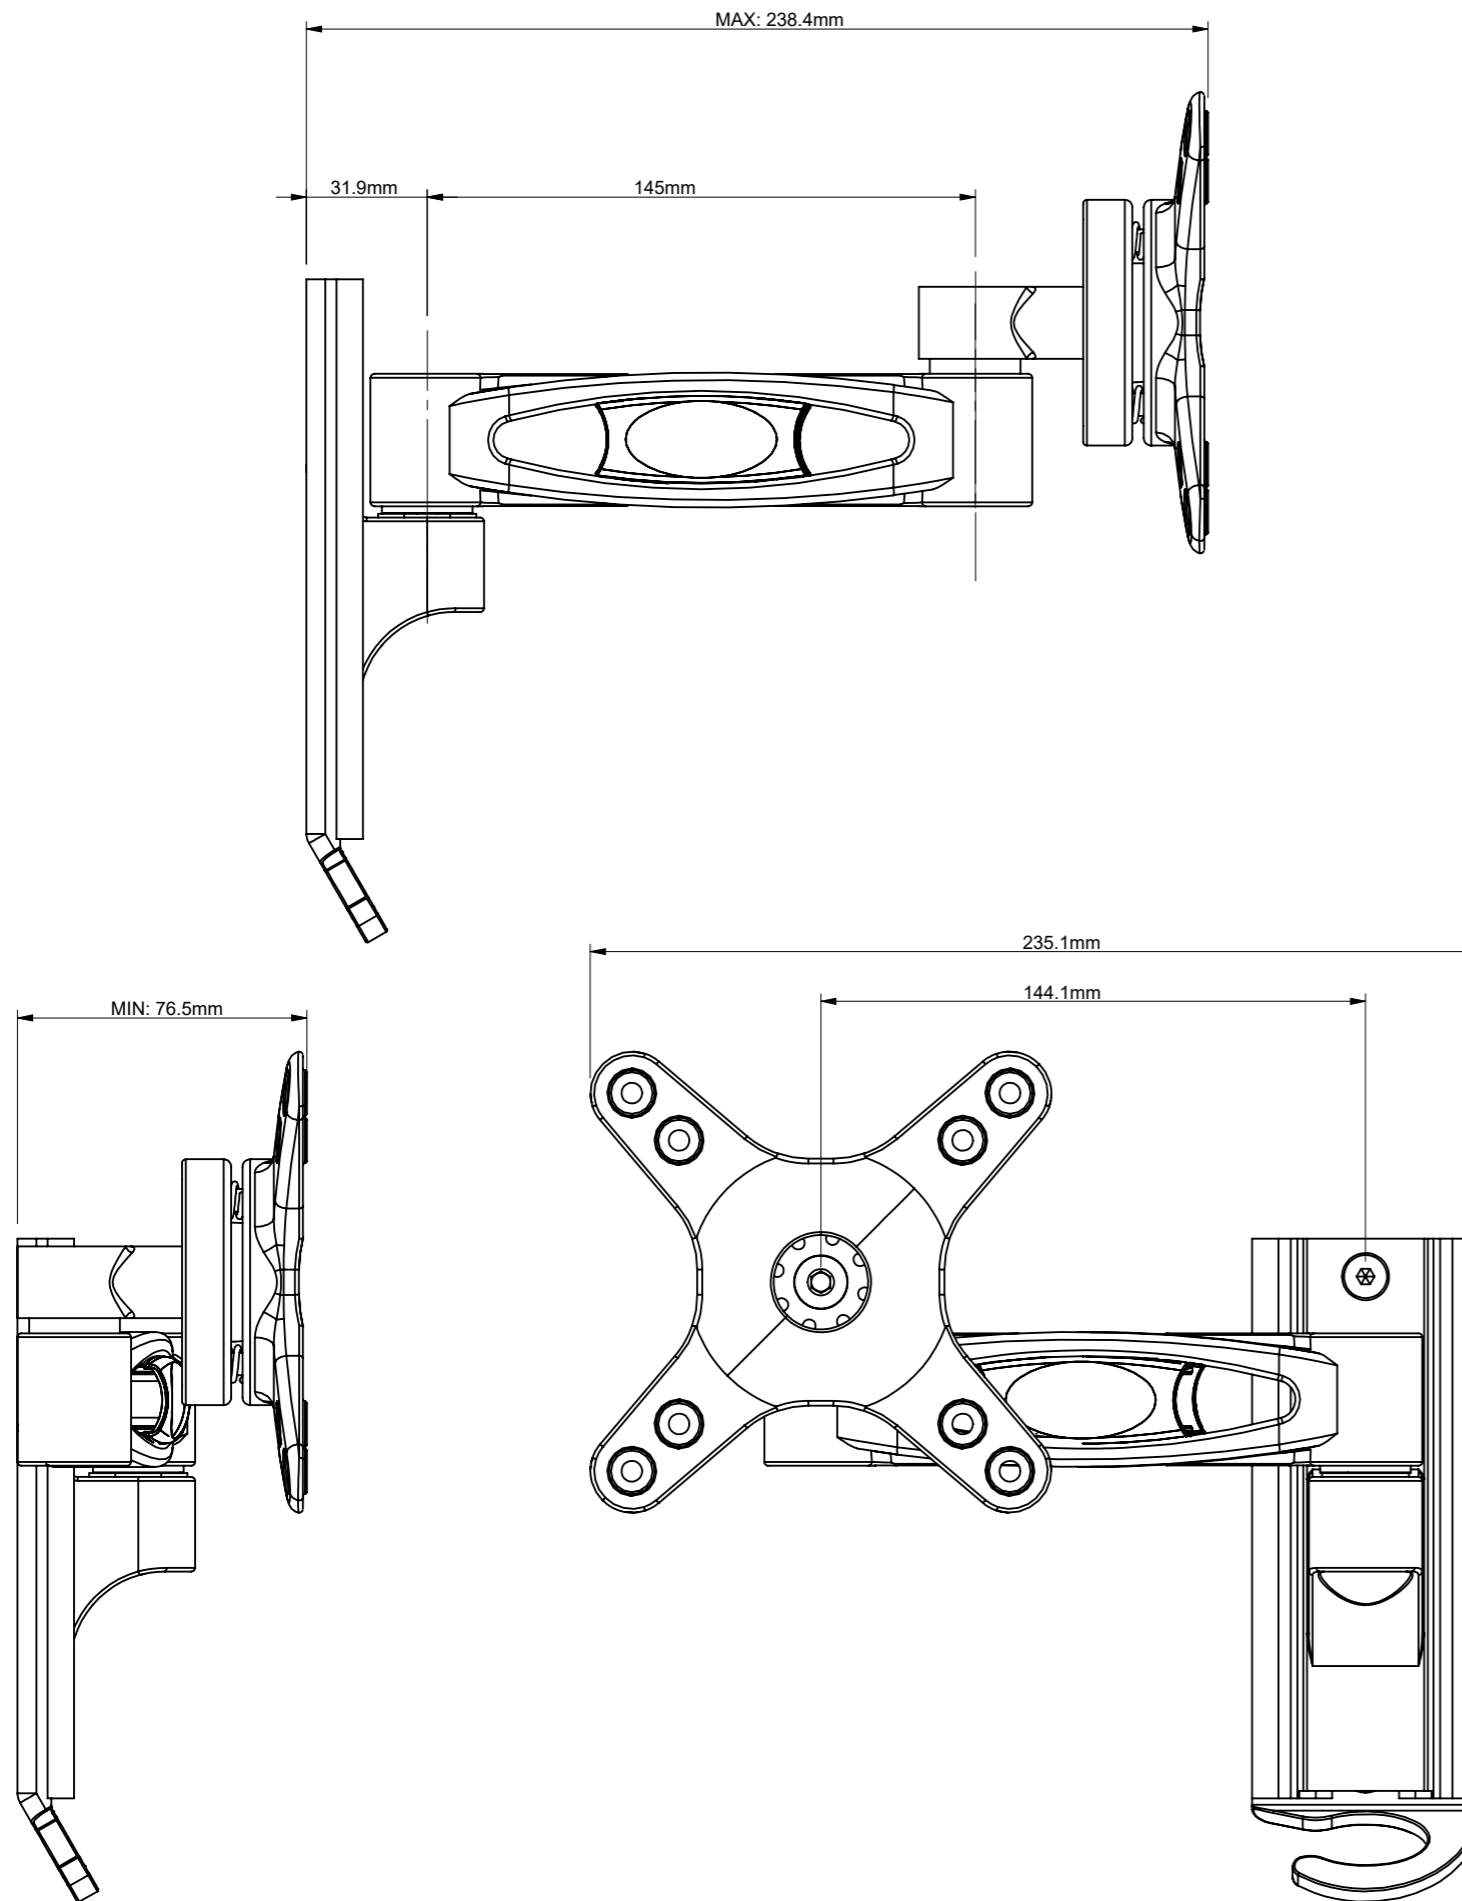

B-Tech International Design and Manufacturing Limited		B-Tech No: BTV503
Part of the B-Tech International Group of Companies		Version: V 1.2
 UNLESS OTHERWISE SPECIFIED DIMENSIONS ARE IN MILLIMETERS	Size: A3	Title: Flat Screen Wall Mount With Single Arm
	Scale: 1:3	Revision: 0.0
Sheet: 1 of 2	Date: 21/10/2015	File Name: BTD-BTV503-R0.0

B-Tech International Design and Manufacturing Limited		B-Tech No: BTV503
Part of the B-Tech International Group of Companies		Version: V 1.2
 UNLESS OTHERWISE SPECIFIED DIMENSIONS ARE IN MILLIMETERS	Size: A3	Title: Flat Screen Wall Mount With Single Arm
	Scale: 1:2	Revision: 0.0
Sheet: 2 of 2	Date: 21/10/2015	File Name: BTD-BTV503-R0.0