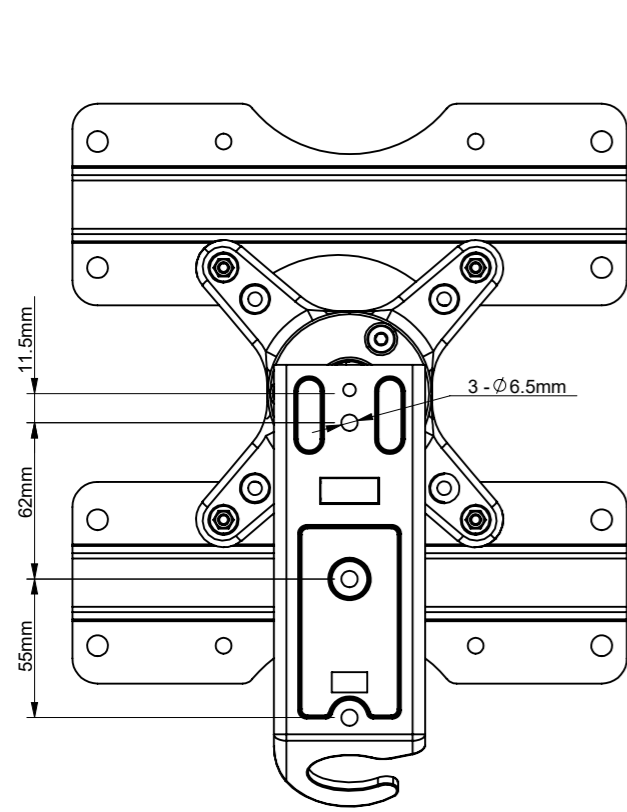

B-Tech International Design and Manufacturing Limited		B-Tech No: BTV503
Part of the B-Tech International Group of Companies		Version: V 1.2
 UNLESS OTHERWISE SPECIFIED DIMENSIONS ARE IN MILLIMETERS	Size: A3	Title: Flat Screen Wall Mount With Single Arm
	Scale: 1:3	Revision: 0.0
Sheet: 1 of 2	Date: 21/10/2015	File Name: BTD-BTV503-R0.0

B-Tech International Design and Manufacturing Limited		B-Tech No: BTV503
Part of the B-Tech International Group of Companies		Version: V 1.2
 UNLESS OTHERWISE SPECIFIED DIMENSIONS ARE IN MILLIMETERS	Size: A3	Title: Flat Screen Wall Mount With Single Arm
	Scale: 1:2	Revision: 0.0
Sheet: 2 of 2	Date: 21/10/2015	File Name: BTD-BTV503-R0.0