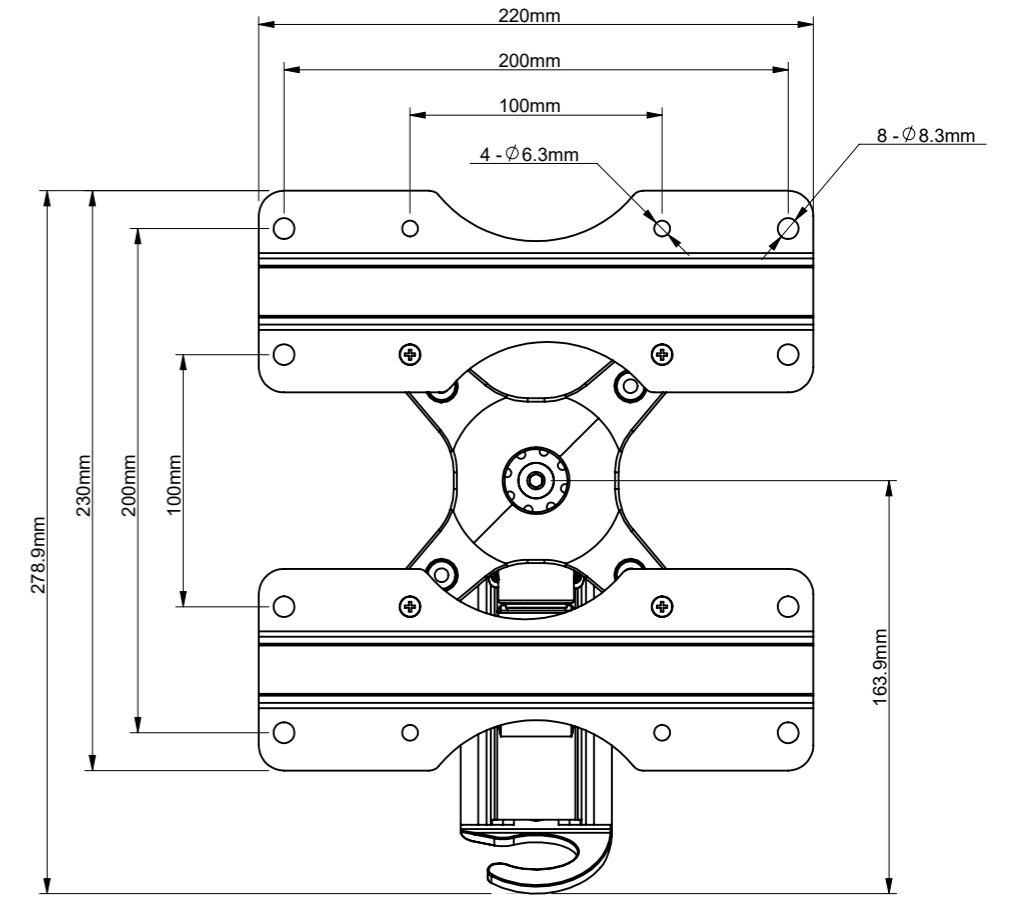

B-Tech International Design and Manufacturing Limited		B-Tech No: BTV503
Part of the B-Tech International Group of Companies		Version: V 1.2
 UNLESS OTHERWISE SPECIFIED DIMENSIONS ARE IN MILLIMETERS	Size: A3	Title: Flat Screen Wall Mount With Single Arm
	Scale: 1:3	Revision: 0.0
Sheet: 1 of 2	Date: 21/10/2015	File Name: BTD-BTV503-R0.0

B-Tech International Design and Manufacturing Limited		B-Tech No: BTV503
Part of the B-Tech International Group of Companies		Version: V 1.2
 UNLESS OTHERWISE SPECIFIED DIMENSIONS ARE IN MILLIMETERS	Size: A3	Title: Flat Screen Wall Mount With Single Arm
	Scale: 1:2	Revision: 0.0
Sheet: 2 of 2	Date: 21/10/2015	File Name: BTD-BTV503-R0.0