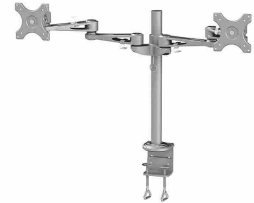

FUNCTIONALITY

Type	Tilt Rotate Swivel Full motion
Height adjustment	0-50 cm
Width adjustment	83,2 cm
Depth adjustment	12-50 cm
Tilt (degrees)	180°
Swivel (degrees)	180°
Rotate (degrees)	360°
Height	68,6 cm
Depth	51,4 cm
Adjustment type	Manual

Neomounts

Neomounts

Neomounts Full Motion Dual desk monitor arm (clamp) for two 10-27" Monitor Screens, Height Adjustable - Silver

The Neomounts desk mount, model FPMA-D935D is a tilt-, swivel and rotatable desk mount for 2 flat screens up to 27". This mount is a great choice for space saving placement on desks using a desk clamp.

Neomounts versatile tilt (180°), rotate (360°) and swivel (300°) technology allows the mount to change to any viewing angle to fully benefit from the capabilities of the flat screen. The mount is manually height adjustable from 0 to 50 centimetres. Depth adjustable from 12 to 50 centimetres. An innovative cable management conceals and routes cables from mount to flat screen. Hide your cables to keep the workplace nice and tidy.

Neomounts FPMA-D935D has three pivot points and is suitable for screens up to 27" (69 cm). The weight capacity of this product is 6 kg each screen. The desk mount is suitable for screens that meet VESA hole pattern 75x75 or 100x100mm. Different hole patterns can be covered using Neomounts VESA adapter plates.