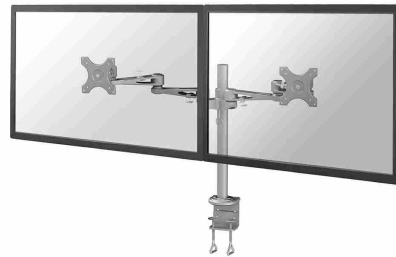

FUNCTIONALITY

Type	Tilt Rotate Swivel Full motion
Height adjustment	0-50 cm
Width adjustment	83,2 cm
Depth adjustment	12-50 cm
Tilt (degrees)	180°
Swivel (degrees)	180°
Rotate (degrees)	360°
Height	68,6 cm
Depth	51,4 cm
Adjustment type	Manual

Neomounts

Neomounts

Neomounts Full Motion Dual desk monitor arm (clamp) for two 10-27" Monitor Screens, Height Adjustable - Silver

The Neomounts desk mount, model FPMA-D935D is a tilt-, swivel and rotatable desk mount for 2 flat screens up to 27". This mount is a great choice for space saving placement on desks using a desk clamp.

Neomounts versatile tilt (180°), rotate (360°) and swivel (300°) technology allows the mount to change to any viewing angle to fully benefit from the capabilities of the flat screen. The mount is manually height adjustable from 0 to 50 centimetres. Depth adjustable from 12 to 50 centimetres. An innovative cable management conceals and routes cables from mount to flat screen. Hide your cables to keep the workplace nice and tidy.

Neomounts FPMA-D935D has three pivot points and is suitable for screens up to 27" (69 cm). The weight capacity of this product is 6 kg each screen. The desk mount is suitable for screens that meet VESA hole pattern 75x75 or 100x100mm. Different hole patterns can be covered using Neomounts VESA adapter plates.