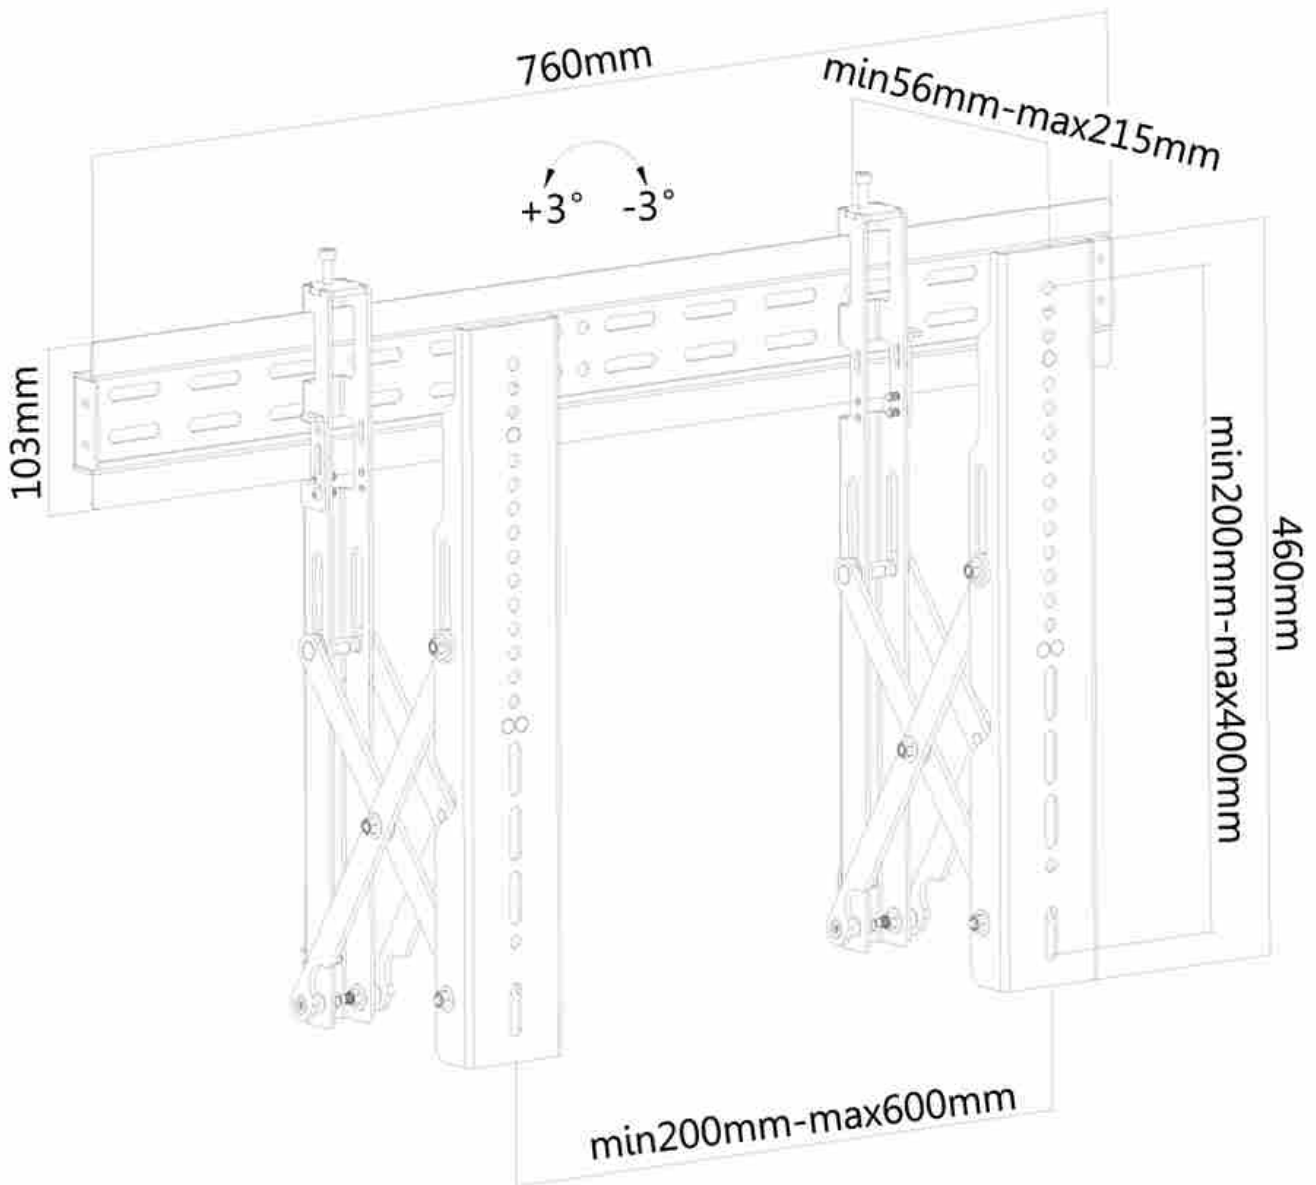

LED-VW1000BLACK

NEOMOUNTS VIDEO WALL MOUNT

Neomounts