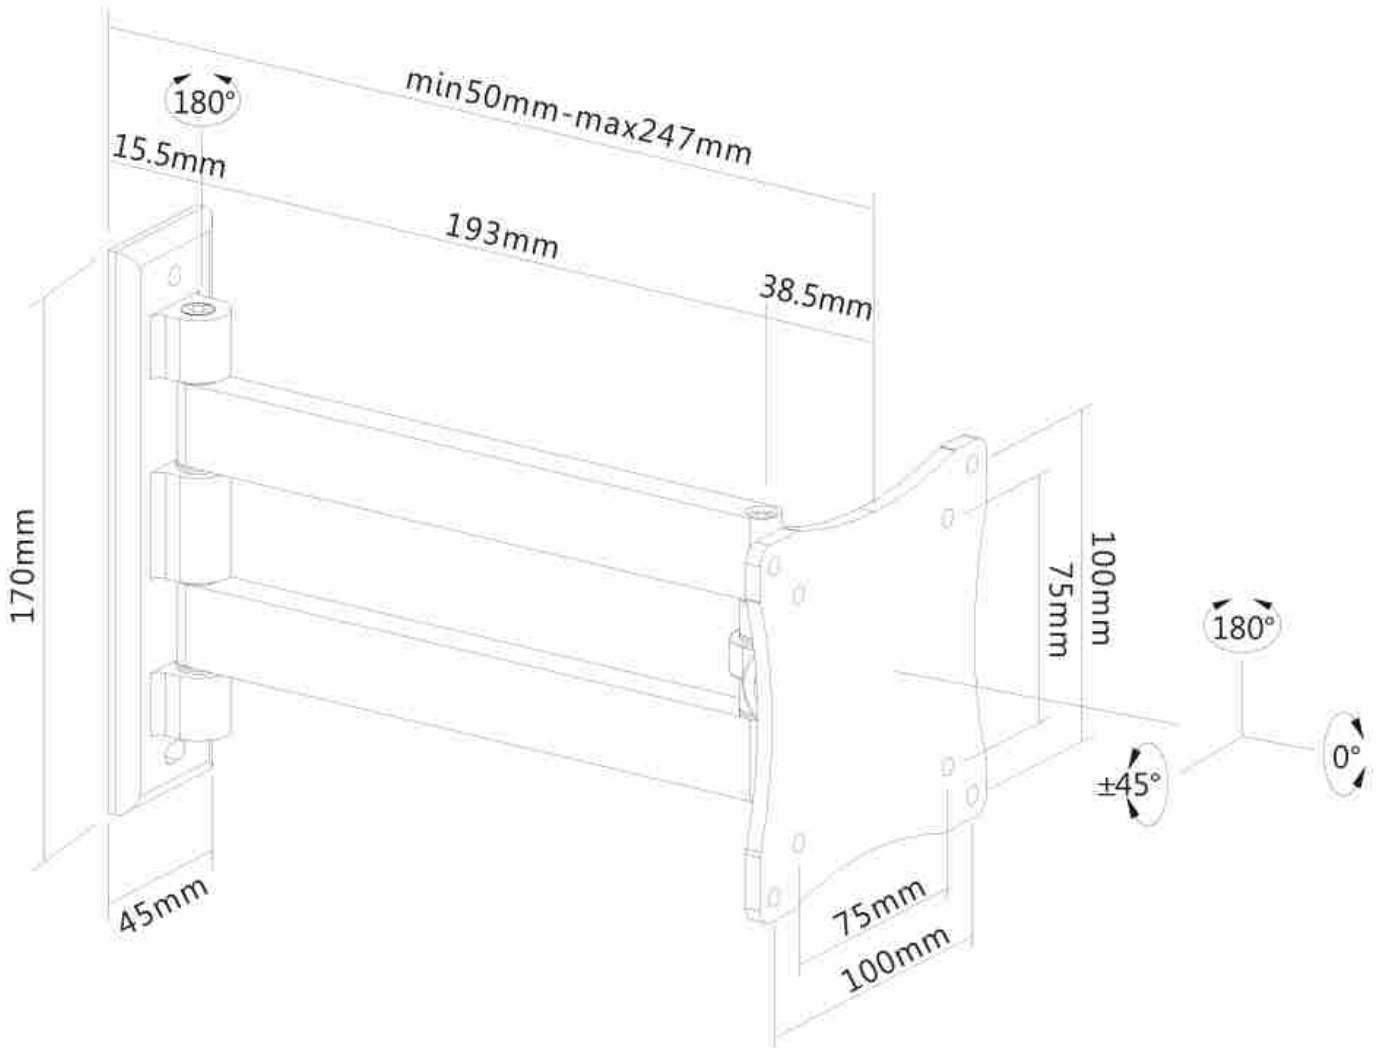

FPMA-W820BLACK

NEOMOUNTS TV/MONITOR WALL MOUNT

Neomounts