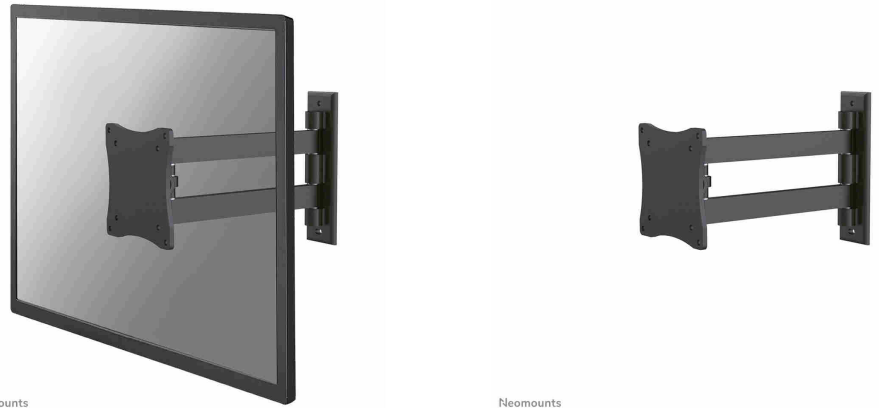

FPMA-W820BLACK

NEOMOUNTS TV/MONITOR WALL MOUNT

SPECIFICATIONS

GENERAL

Min. screen size*	10 inch
Max. screen size*	27 inch
Min. weight	0 kg (per screen)
Max. weight	15 kg (per screen)
Screens	1
VESA minimum	75x75 mm
VESA maximum	100x100 mm
Distance to wall	5-25 cm

Neomounts TV/Monitor Wall Mount (2 pivots & tiltable) for 10"-27" Screen - Black

The Neomounts wall mount, model FPMA-W820BLACK is a tilt- and swivel wall mount for flat screens up to 27" (69 cm). This mount is a great choice when you want the ultimate viewing flexibility with your flat screen. Effortless pull the display out from the wall, position it in almost any direction, turn it around corners and then smoothly return it to the wall when finished.

Neomounts' tilt (90°) and swivel (180°) technology allows the mount to change to any viewing angle to fully benefit from the capabilities of the flat screen. The mount is easily depth adjustable from 5 to 25 centimetres.

Neomounts FPMA-W820BLACK has two pivot points and is suitable for screens up to 27" (69 cm). The weight capacity of this product is 15 kg each screen. The wall mount is suitable for screens that meet VESA hole pattern 75x75 and 100x100mm. Different hole patterns can be covered using Neomounts VESA adapter plates.