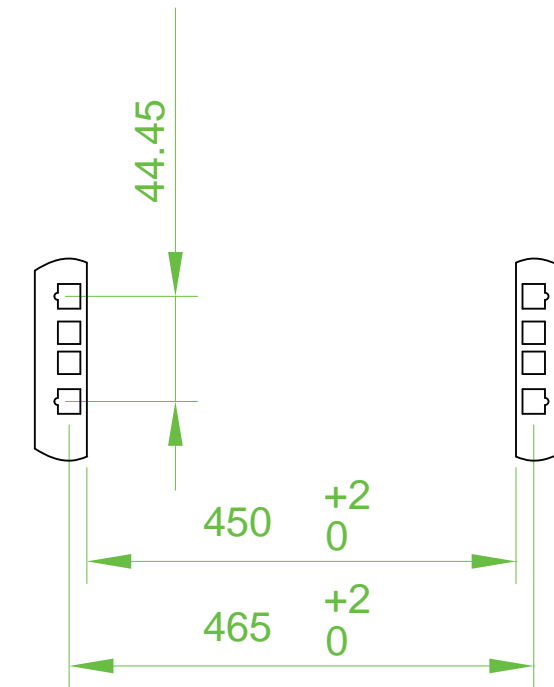

12U 36in Knock-Down Server Rack Cabinet with Casters

RK1236BKF

Front View

Side view

Side view
Without side panel)

Front view
(Without front door)

A-A

Installation dimension