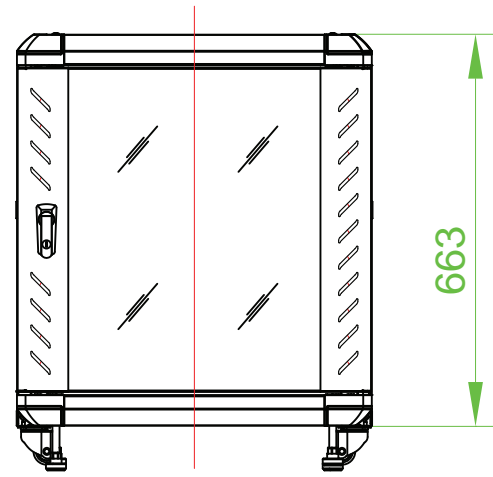

12U 36in Knock-Down Server Rack Cabinet with Casters

RK1236BKF

Front View

Side view

Side view
Without side panel)

Front view
(Without front door)

A-A

Installation dimension