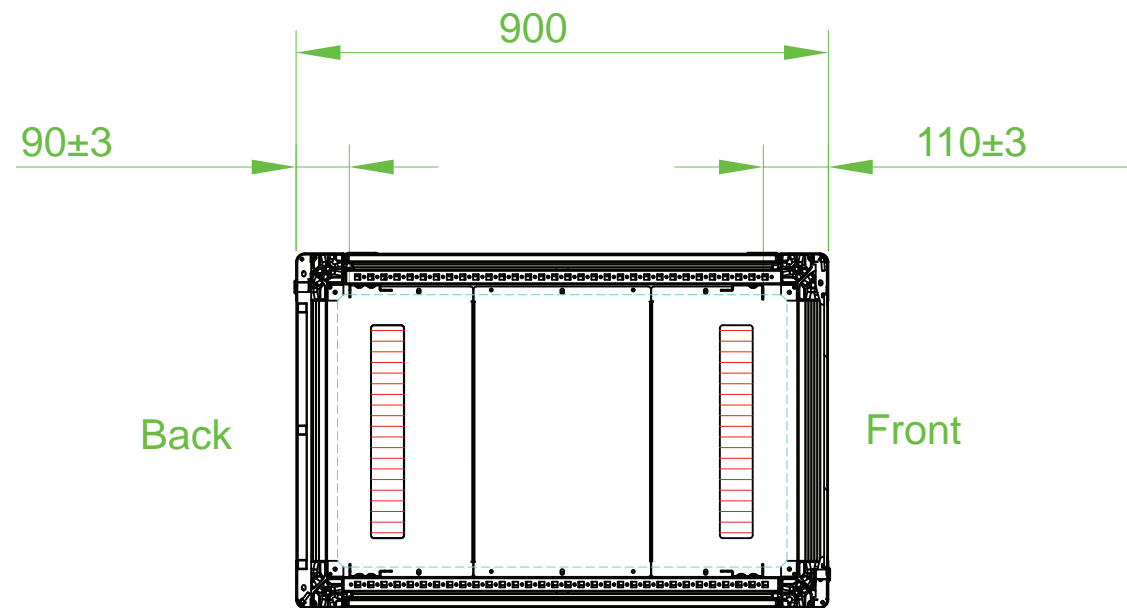

12U 36in Knock-Down Server Rack Cabinet with Casters

RK1236BKF

Front View

Side view

Side view
Without side panel)

Front view
(Without front door)

A-A

Installation dimension