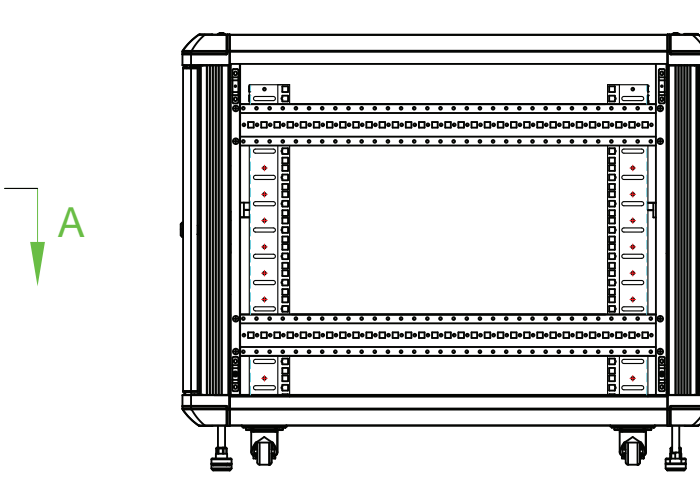

12U 36in Knock-Down Server Rack Cabinet with Casters

RK1236BKF

Front View

Side view

Side view
Without side panel)

Front view
(Without front door)

A-A

Installation dimension