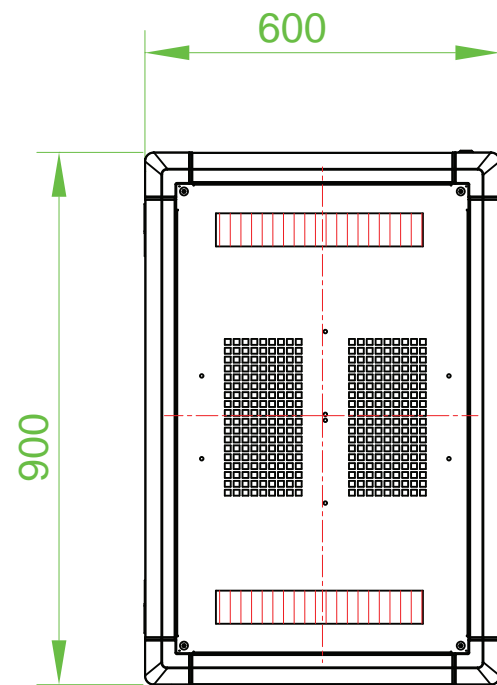

12U 36in Knock-Down Server Rack Cabinet with Casters

RK1236BKF

Front View

Side view

Side view
Without side panel)

Front view
(Without front door)

A-A

Installation dimension