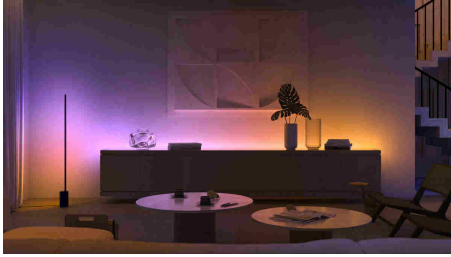

8718699703424

Create a personalised experience with colourful smart light

Transform your home with over 16 million colours, instantly creating the right atmosphere for any event. With the touch of a button, you can set a festive mood for a party, turn your living room into a movie theatre, enhance your home decor with colour accents, and much more.

Set the right mood with warm to cool white light