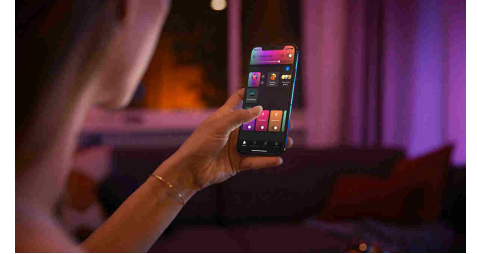

Shape, cut, or extend your Lightstrip

Completely flexible, the indoor strip light lets you shape and bend it to fit your space. Attach a Lightstrip extension for larger surfaces or cut the strip to size to fit into a smaller space. The leftover piece won't go to waste: use the included connector clip to attach the strip you've cut off to another Lightstrip base unit!

Extendible up to 10 metres

Extend your Philips Hue Lightstrip Plus up to 10 metres by adding 1-metre extensions* to cover larger surfaces and enable wider applications. From bright cove lighting to ambient navigation light in your hallway or stairs, anything is possible. Philips Hue lightstrip plus gives you full colour consistency from the first to the last extension.*Can only be extended with the Bluetooth-compatible version.

Control up to 10 lights with the Bluetooth app

With the Hue Bluetooth app, you can control your Hue smart lights in a single room of your home. Add up to 10 smart lights and control them all with just the touch of a button on your mobile device.