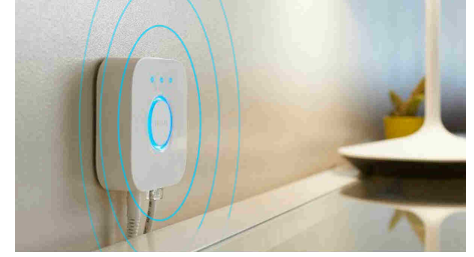

Unlock the full suite of smart lighting features with the Bridge

The Bridge unlocks the features that make smart lighting truly smart – away-from-home control, voice control, automated lighting and much more. Add a Bridge to your setup to create immersive experiences, tap into technology that's secure and reliable, and more. The Bridge is the key to smart lighting like you've never seen before.