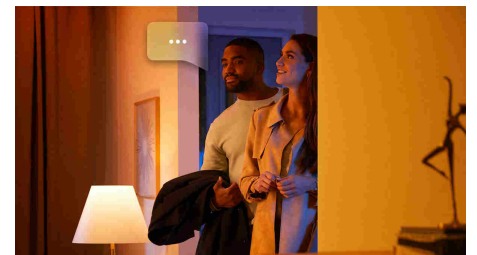

Control lights with your voice*

Philips Hue works with Amazon Alexa and the Google Assistant when paired with a compatible Google Nest or Amazon Echo device. Simple voice commands allow you to control multiple lights in a room, or just a single lamp.