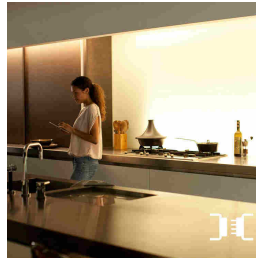

Extendible up to 10 metres

Extend your Philips Hue Lightstrip Plus up to 10 metres by adding 1-metre extensions* to cover larger surfaces and enable wider applications. From bright cove lighting to ambient navigation light in your hallway or stairs, anything is possible. Philips Hue lightstrip plus gives you full colour consistency from the first to the last extension.*Can only be extended with the Bluetooth-compatible version.