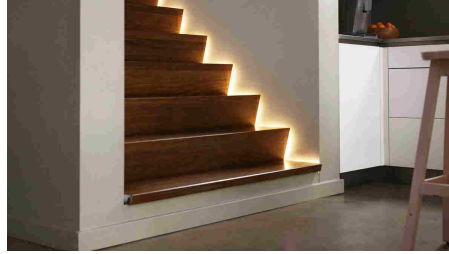

Shape, cut, or extend your Lightstrip

Completely flexible, the indoor strip light lets you shape and bend it to fit your space. Attach a Lightstrip extension for larger surfaces or cut the strip to size to fit into a smaller space. The leftover piece won't go to waste: use the included connector clip to attach the strip you've cut off to another Lightstrip base unit!