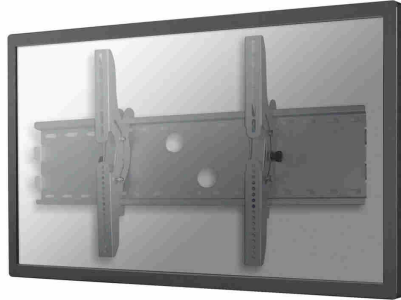

PLASMA-W200

SPECIFICATIONS

GENERAL

Min. screen size*	37 inch
Max. screen size*	85 inch
Max. weight	100 kg (per screen)
Screens	1
VESA minimum	200x200 mm
VESA maximum	865x480 mm
Distance to wall	8,3 cm

FUNCTIONALITY

Type	Tilt
Lockable	Lockable - Padlock not included
Tilt (degrees)	30°
Adjustment type	None

INFORMATION

Color	Silver
Main material	Steel
Warranty	5 year
EAN code	8717371440596

*Please note: The inch sizes stated are just an indication, combined with the weight and VESA sizes. The maximum weight and VESA size are absolute restrictions for the products and should not be exceeded.

NEOMOUNTS TV WALL MOUNT

Neomounts

Neomounts

Neomounts TV/Monitor Wall Mount (tiltable) for 37"-85" Screen - Silver

The Neomounts wall mount, model PLASMA-W200 is a tiltable wall mount for flat screens up to 85" (216 cm). This mount is a great choice when you want the ultimate viewing flexibility with your flat screen. Depth of this mount is 8,3 centimetres.

Neomounts' tilt (30°) technology allows the mount to change to any viewing angle to fully benefit from the capabilities of the flat screen. Depth of this mount is 7 centimetres.

Neomounts PLASMA-W200 is suitable for screens up to 85" (216 cm). The weight capacity of this product is 100 kg each screen. The wall mount is suitable for screens that meet VESA hole pattern 200x200 to 865x480mm. Different hole patterns can be covered using Neomounts VESA adapter plates.