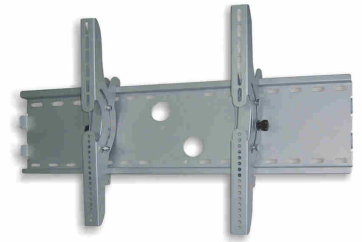

PLASMA-W200

SPECIFICATIONS

GENERAL

Min. screen size*	37 inch
Max. screen size*	85 inch
Max. weight	100 kg (per screen)
Screens	1
VESA minimum	200x200 mm
VESA maximum	865x480 mm
Distance to wall	8,3 cm

FUNCTIONALITY

Type	Tilt
Lockable	Lockable - Padlock not included
Tilt (degrees)	30°
Adjustment type	None

INFORMATION

Color	Silver
Main material	Steel
Warranty	5 year
EAN code	8717371440596

*Please note: The inch sizes stated are just an indication, combined with the weight and VESA sizes. The maximum weight and VESA size are absolute restrictions for the products and should not be exceeded.

NEOMOUNTS TV WALL MOUNT

Neomounts

Neomounts

Neomounts TV/Monitor Wall Mount (tiltable) for 37"-85" Screen - Silver

The Neomounts wall mount, model PLASMA-W200 is a tiltable wall mount for flat screens up to 85" (216 cm). This mount is a great choice when you want the ultimate viewing flexibility with your flat screen. Depth of this mount is 8,3 centimetres.

Neomounts' tilt (30°) technology allows the mount to change to any viewing angle to fully benefit from the capabilities of the flat screen. Depth of this mount is 7 centimetres.

Neomounts PLASMA-W200 is suitable for screens up to 85" (216 cm). The weight capacity of this product is 100 kg each screen. The wall mount is suitable for screens that meet VESA hole pattern 200x200 to 865x480mm. Different hole patterns can be covered using Neomounts VESA adapter plates.