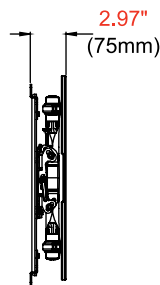

SA752PU

Mounting Pattern
600 x 400mm
(23.62" x 15.75")

Max Load
90lb
(41kg)

SMARTMOUNT

Articulating Wall Arm

FOR 37" TO 55" DISPLAYS

The SmartMount® Articulating Wall Arm series offers the most versatile installation features and mounting options. The I-Shaped Adaptor plate's innovative design helps avoid blocking connections on back of display. Vertical adjustment ability allows for post installation leveling, making it easier than ever to find the perfect display position. With SA752PU, extend the display up to 26.47" (672mm) or fully-retract it to just 2.97" (75mm) from the wall for the perfect viewing position. The display can now simply be installed by a single person with the Hook-and-Hang™ system. One-Touch™ tilt technology offers +15°/-5° vertical tilt movement for the ideal viewing angle. Integrated cable management protects, contains and conceals cables for a clean installation.

Product Specifications

	DIMENSIONS (W x H x D)	PRODUCT WEIGHT	LOAD CAPACITY	FINISH	AVAILABLE COLORS
SA752PU	24.50" x 17.46" x 2.97"-26.47" (622 x 444 x 75-672mm)	17.9lb (8.1kg)	90lb (41kg)	Scratch Resistant Fused Epoxy	Semi-Gloss Black

Package Specifications

	PACKAGE SIZE (W x H x D)	PACKAGE SHIP WEIGHT	PACKAGE UPC CODE	PACKAGE CONTENTS	UNITS IN PACKAGE
SA752PU	29.25" x 19.00" x 4.25" (743 x 483 x 108mm)	22.7lb (10.3kg)	735029266563	Wall Mount, Wall and Display Installation Hardware, Installation Instructions	1

All dimensions = inch (mm)

TOP VIEW

WALL PLATE DETAIL

FRONT VIEW

SIDE VIEW COLLAPSED

SIDE VIEW EXTENDED +15°/-5° TILT

Architect Specifications

The SmartMount® Articulating Wall Arm shall be a Peerless-AV model SA752PU and shall be located where indicated on the plans. Assembly and installation shall be done according to instructions provided by the manufacturer.