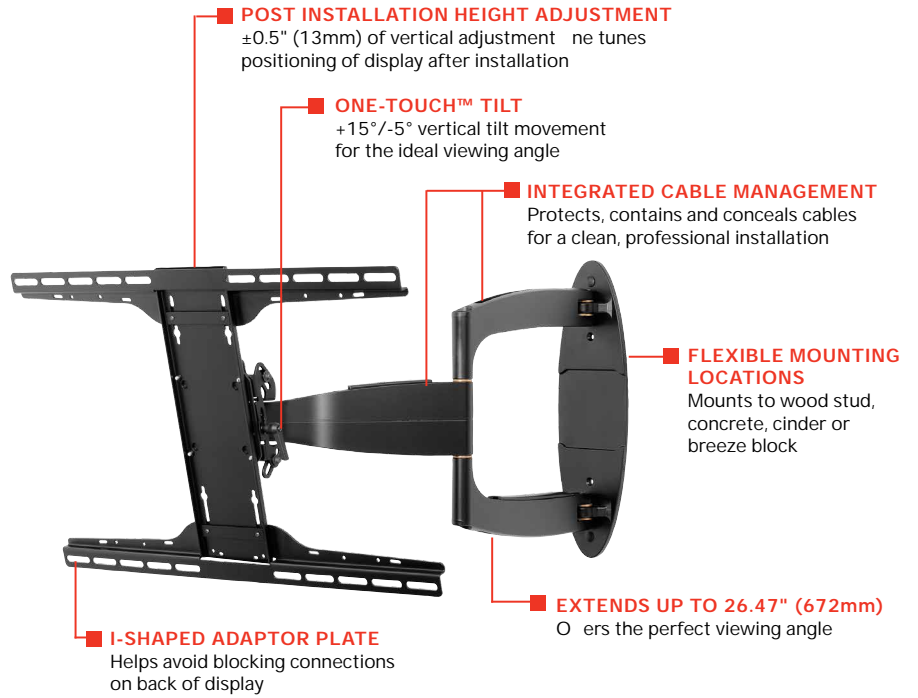

SA752PU

Mounting Pattern
600 x 400mm
(23.62" x 15.75")

Max Load
90lb
(41kg)

SMARTMOUNT

Articulating Wall Arm

FOR 37" TO 55" DISPLAYS

The SmartMount® Articulating Wall Arm series offers the most versatile installation features and mounting options. The I-Shaped Adaptor plate's innovative design helps avoid blocking connections on back of display. Vertical adjustment ability allows for post installation leveling, making it easier than ever to find the perfect display position. With SA752PU, extend the display up to 26.47" (672mm) or fully-retract it to just 2.97" (75mm) from the wall for the perfect viewing position. The display can now simply be installed by a single person with the Hook-and-Hang™ system. One-Touch™ tilt technology offers +15°/-5° vertical tilt movement for the ideal viewing angle. Integrated cable management protects, contains and conceals cables for a clean installation.

- Universal mount accommodates 200 x 100 to 600 x 400mm VESA® mounting patterns
- Retracts to hold display just 2.97" (75mm) from the wall
- ±90° of pivot allows for perfect display positioning
- Easy leveling ±5° after display installation
- Quick and easy, Hook-and-Hang™ one-person installation
- Landscape or portrait mounting options increases display versatility
- Single stud wall plate design increases electrical and cable management options
- Includes all necessary wall and display attachment hardware
- Design is UL listed and tested to four times stated load capacity

Swivel, tilt, extend or retract the display for the perfect viewing angle.

Integrated cable management keeps cords and cables out of the way.

Comes in color packaging with included installation hardware and easy to follow instructions.

Product Specifications

	DIMENSIONS (W x H x D)	PRODUCT WEIGHT	LOAD CAPACITY	FINISH	AVAILABLE COLORS
SA752PU	24.50" x 17.46" x 2.97"-26.47" (622 x 444 x 75-672mm)	17.9lb (8.1kg)	90lb (41kg)	Scratch Resistant Fused Epoxy	Semi-Gloss Black