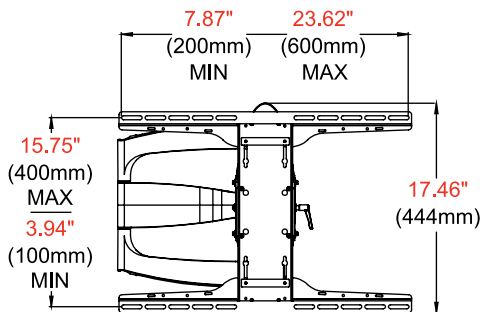

Product Specifications

	DIMENSIONS (W x H x D)	PRODUCT WEIGHT	LOAD CAPACITY	FINISH	AVAILABLE COLORS
SA752PU	24.50" x 17.46" x 2.97"-26.47" (622 x 444 x 75-672mm)	17.9lb (8.1kg)	90lb (41kg)	Scratch Resistant Fused Epoxy	Semi-Gloss Black

Package Specifications

	PACKAGE SIZE (W x H x D)	PACKAGE SHIP WEIGHT	PACKAGE UPC CODE	PACKAGE CONTENTS	UNITS IN PACKAGE
SA752PU	29.25" x 19.00" x 4.25" (743 x 483 x 108mm)	22.7lb (10.3kg)	735029266563	Wall Mount, Wall and Display Installation Hardware, Installation Instructions	1

All dimensions = inch (mm)

TOP VIEW

WALL PLATE DETAIL

FRONT VIEW

SIDE VIEW COLLAPSED

SIDE VIEW EXTENDED +15°/-5° TILT

Architect Specifications

The SmartMount® Articulating Wall Arm shall be a Peerless-AV model SA752PU and shall be located where indicated on the plans. Assembly and installation shall be done according to instructions provided by the manufacturer.