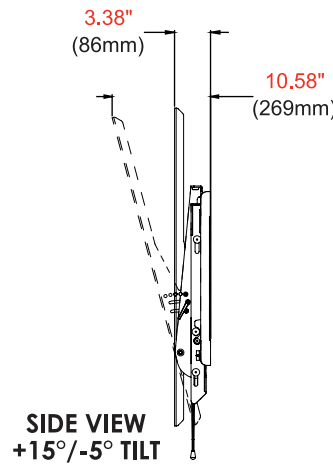

ST680P	SmartMount® Universal Tilt Wall Mount for 60" to 98" Displays - Standard Models
ST680	SmartMount® Universal Tilt Wall Mount for 60" to 98" Displays - Security Models

Product Specifications

	DIMENSIONS (W x H x D)	PRODUCT WEIGHT	LOAD CAPACITY	FINISH	AVAILABLE COLORS
ST680(P)	45.75" x 26.50" x 3.38"-10.58" (1162 x 673 x 86-269mm)	19.13lb (8.7kg)	350lb (158kg)	Scratch Resistant Fused Epoxy	Semi-Gloss Black

Package Specifications

	PACKAGE SIZE (W x H x D)	PACKAGE SHIP WEIGHT	PACKAGE UPC CODE	PACKAGE CONTENTS	UNITS IN PACKAGE
ST680(P)	46.70" x 4.70" x 15.40" (1185 x 120 x 390mm)	22.13lb (10.04kg)	ST680: 735029242314 ST680P: 735029242338	Wall Mount, Wall and Display Installation Hardware, Installation Instructions	1

Accessories

- ACC615: 6-pack Metal Stud Fastener Kit
- ACC309: Video Conference Shelf
- ACC-UCM: Universal AV Component Mount
- ESHV models: AV Wall Shelves
- IBA4-W: Easy Mount Recessed Low Voltage Cable Plate

All dimensions = inch (mm)

Architect Specifications

The SmartMount® Universal Tilt Wall Mount shall be a Peerless-AV model ST680(P) and shall be located where indicated on the plans. Assembly and installation shall be done according to instructions provided by the manufacturer.

Visit peerless-av.com to see the complete line of AV solutions from Peerless-AV, including outdoor displays, kiosks, digital audio, display mounts, projector mounts, carts/stands, and a full assortment of accessories.

Peerless-AV
2300 White Oak Circle
Aurora, IL 60502 USA
(800) 865-2112
(630) 375-5100
Fax: (800) 359-6500

Peerless-AV EMEA
Unit 3 Watford Interchange
Colonial Way, Watford
Herts, WD24 4WP
United Kingdom
+44 (0) 1923 200100
Fax: +44 (0) 1923 200101

Peerless-AV Latin America
Av. de las Industrias 413
Parque Industrial Escobedo
General Escobedo, N.L.,
México, 66062
+52 (81) 8384-8300
Fax: +52 (81) 8384-8360