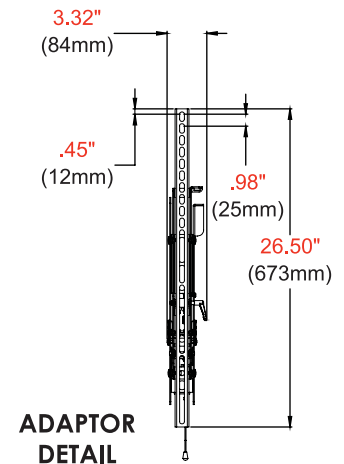

ST680P	SmartMount® Universal Tilt Wall Mount for 60" to 98" Displays - Standard Models
ST680	SmartMount® Universal Tilt Wall Mount for 60" to 98" Displays - Security Models

Product Specifications

	DIMENSIONS (W x H x D)	PRODUCT WEIGHT	LOAD CAPACITY	FINISH	AVAILABLE COLORS
ST680(P)	45.75" x 26.50" x 3.38"-10.58" (1162 x 673 x 86-269mm)	19.13lb (8.7kg)	350lb (158kg)	Scratch Resistant Fused Epoxy	Semi-Gloss Black

Package Specifications

	PACKAGE SIZE (W x H x D)	PACKAGE SHIP WEIGHT	PACKAGE UPC CODE	PACKAGE CONTENTS	UNITS IN PACKAGE
ST680(P)	46.70" x 4.70" x 15.40" (1185 x 120 x 390mm)	22.13lb (10.04kg)	ST680: 735029242314 ST680P: 735029242338	Wall Mount, Wall and Display Installation Hardware, Installation Instructions	1

Accessories

- ACC615: 6-pack Metal Stud Fastener Kit
- ACC309: Video Conference Shelf
- ACC-UCM: Universal AV Component Mount
- ESHV models: AV Wall Shelves
- IBA4-W: Easy Mount Recessed Low Voltage Cable Plate

All dimensions = inch (mm)

Architect Specifications

The SmartMount® Universal Tilt Wall Mount shall be a Peerless-AV model ST680(P) and shall be located where indicated on the plans. Assembly and installation shall be done according to instructions provided by the manufacturer.

Visit peerless-av.com to see the complete line of AV solutions from Peerless-AV, including outdoor displays, kiosks, digital audio, display mounts, projector mounts, carts/stands, and a full assortment of accessories.

Peerless-AV
2300 White Oak Circle
Aurora, IL 60502 USA
(800) 865-2112
(630) 375-5100
Fax: (800) 359-6500

Peerless-AV EMEA
Unit 3 Watford Interchange
Colonial Way, Watford
Herts, WD24 4WP
United Kingdom
+44 (0) 1923 200100
Fax: +44 (0) 1923 200101

Peerless-AV Latin America
Av. de las Industrias 413
Parque Industrial Escobedo
General Escobedo, N.L.,
México, 66062
+52 (81) 8384-8300
Fax: +52 (81) 8384-8360