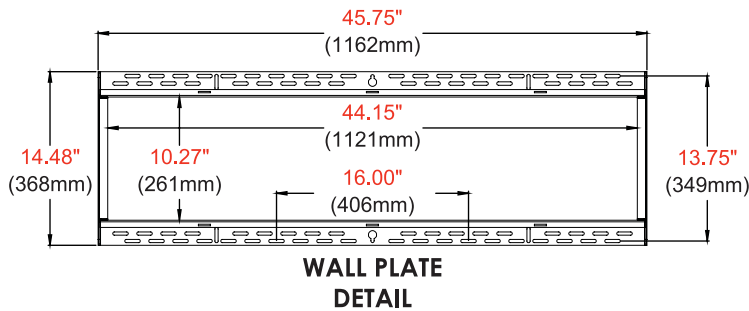

- Universal mounts displays with mounting patterns up to 1061 x 650mm (41.76" W x 25.59" H)
- Adjustable up to 15° of forward tilt and -5° of backward tilt for the optimal viewing angle
- Optional IncreLok™ feature offers extended tilt angles of -5°, 0°, 5°, 10°, 15°
- Easy-Grip™ ratcheting handle locks the display into place
- Easy hang wall plate allows a bolt to be pre-installed to ease wall plate installation
- Lateral display adjustment up to 19.25" (489mm)
- 1" of post-installation vertical adjustment provides flexibility in the installation
- Includes fastener pack with all necessary mounting and display attachment hardware (including M10)
- For mounts requiring theft resistant hardware, installed with security tool (included), please purchase ST680
- For mounts requiring standard hardware, installed with a Philips screwdriver, please purchase ST680P

ST680P	SmartMount® Universal Tilt Wall Mount for 60" to 98" Displays - Standard Models
ST680	SmartMount® Universal Tilt Wall Mount for 60" to 98" Displays - Security Models

Product Specifications

	DIMENSIONS (W x H x D)	PRODUCT WEIGHT	LOAD CAPACITY	FINISH	AVAILABLE COLORS
ST680(P)	45.75" x 26.50" x 3.38"-10.58" (1162 x 673 x 86-269mm)	19.13lb (8.7kg)	350lb (158kg)	Scratch Resistant Fused Epoxy	Semi-Gloss Black

Package Specifications

	PACKAGE SIZE (W x H x D)	PACKAGE SHIP WEIGHT	PACKAGE UPC CODE	PACKAGE CONTENTS	UNITS IN PACKAGE
ST680(P)	46.70" x 4.70" x 15.40" (1185 x 120 x 390mm)	22.13lb (10.04kg)	ST680: 735029242314 ST680P: 735029242338	Wall Mount, Wall and Display Installation Hardware, Installation Instructions	1

All dimensions = inch (mm)

Architect Specifications

The SmartMount® Universal Tilt Wall Mount shall be a Peerless-AV model ST680(P) and shall be located where indicated on the plans. Assembly and installation shall be done according to instructions provided by the manufacturer.