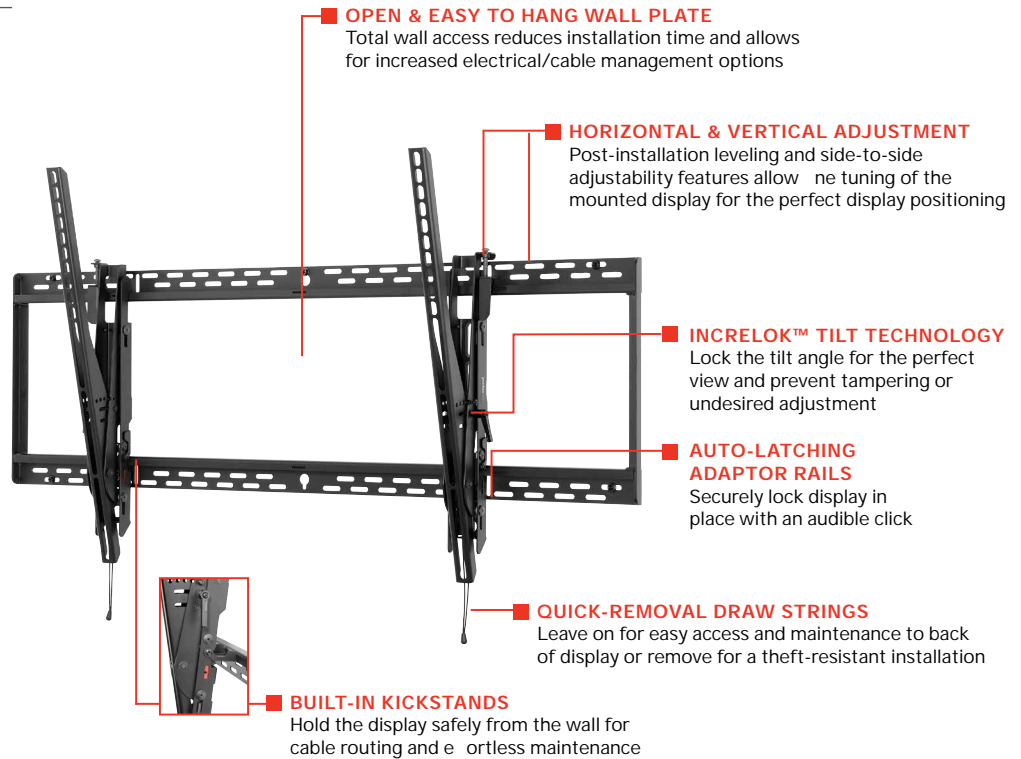

ST680(P)

Mounting Pattern
1061 x 650mm
(41.76" x 25.59")

Max Load
350lb
(158kg)

SMARTMOUNT

Universal Tilt Wall Mount

FOR 60" TO 98" DISPLAYS*

Peerless-AV's SmartMount® Universal Tilt Wall Mount delivers an ultra-slim profile designed to hold large displays up to 350lb. Installation and maintenance are made easy with the ST680's robust feature set. Auto-latching adaptor rails automatically secure the display without the use of a tool. The mount's built-in kickstand holds the display safely from the wall during cable routing, while the open wall plate allows for increased electrical and cable management options. Horizontal and vertical display adjustment allow for quick re-tuning of the mounted display.

- Universal mounts displays with mounting patterns up to 1061 x 650mm (41.76" W x 25.59" H)
- Adjustable up to 15° of forward tilt and -5° of backward tilt for the optimal viewing angle
- Optional IncreLok™ feature offers extended tilt angles of -5°, 0°, 5°, 10°, 15°
- Easy-Grip™ ratcheting handle locks the display into place
- Easy hang wall plate allows a bolt to be pre-installed to ease wall plate installation
- Lateral display adjustment up to 19.25" (489mm)
- 1" of post-installation vertical adjustment provides flexibility in the installation
- Includes fastener pack with all necessary mounting and display attachment hardware (including M10)
- For mounts requiring theft resistant hardware, installed with security tool (included), please purchase ST680
- For mounts requiring standard hardware, installed with a Philips screwdriver, please purchase ST680P

ST680P	SmartMount® Universal Tilt Wall Mount for 60" to 98" Displays - Standard Models
ST680	SmartMount® Universal Tilt Wall Mount for 60" to 98" Displays - Security Models

Product Specifications

	DIMENSIONS (W x H x D)	PRODUCT WEIGHT	LOAD CAPACITY	FINISH	AVAILABLE COLORS
ST680(P)	45.75" x 26.50" x 3.38"-10.58" (1162 x 673 x 86-269mm)	19.13lb (8.7kg)	350lb (158kg)	Scratch Resistant Fused Epoxy	Semi-Gloss Black