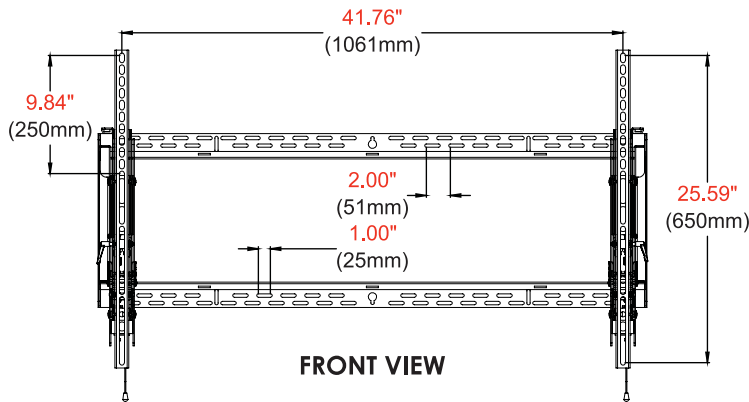

ST680P	SmartMount® Universal Tilt Wall Mount for 60" to 98" Displays - Standard Models
ST680	SmartMount® Universal Tilt Wall Mount for 60" to 98" Displays - Security Models

Product Specifications

	DIMENSIONS (W x H x D)	PRODUCT WEIGHT	LOAD CAPACITY	FINISH	AVAILABLE COLORS
ST680(P)	45.75" x 26.50" x 3.38"-10.58" (1162 x 673 x 86-269mm)	19.13lb (8.7kg)	350lb (158kg)	Scratch Resistant Fused Epoxy	Semi-Gloss Black

Package Specifications

	PACKAGE SIZE (W x H x D)	PACKAGE SHIP WEIGHT	PACKAGE UPC CODE	PACKAGE CONTENTS	UNITS IN PACKAGE
ST680(P)	46.70" x 4.70" x 15.40" (1185 x 120 x 390mm)	22.13lb (10.04kg)	ST680: 735029242314 ST680P: 735029242338	Wall Mount, Wall and Display Installation Hardware, Installation Instructions	1

Accessories

- ACC615: 6-pack Metal Stud Fastener Kit
- ACC309: Video Conference Shelf
- ACC-UCM: Universal AV Component Mount
- ESHV models: AV Wall Shelves
- IBA4-W: Easy Mount Recessed Low Voltage Cable Plate

All dimensions = inch (mm)

Architect Specifications

The SmartMount® Universal Tilt Wall Mount shall be a Peerless-AV model ST680(P) and shall be located where indicated on the plans. Assembly and installation shall be done according to instructions provided by the manufacturer.

Visit peerless-av.com to see the complete line of AV solutions from Peerless-AV, including outdoor displays, kiosks, digital audio, display mounts, projector mounts, carts/stands, and a full assortment of accessories.

Peerless-AV
2300 White Oak Circle
Aurora, IL 60502 USA
(800) 865-2112
(630) 375-5100
Fax: (800) 359-6500

Peerless-AV EMEA
Unit 3 Watford Interchange
Colonial Way, Watford
Herts, WD24 4WP
United Kingdom
+44 (0) 1923 200100
Fax: +44 (0) 1923 200101

Peerless-AV Latin America
Av. de las Industrias 413
Parque Industrial Escobedo
General Escobedo, N.L.,
México, 66062
+52 (81) 8384-8300
Fax: +52 (81) 8384-8360