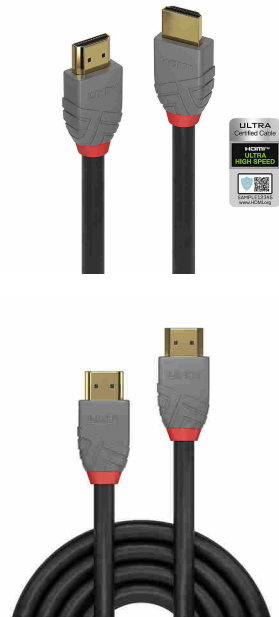

Lindy 3m Ultra High Speed HDMI Cable, Anthra Line

Brand : Lindy

Product code: 36954

Product name : 3m Ultra High Speed HDMI Cable, Anthra Line

- Professional choice Ultra High Speed HDMI 2.1 cable for commercial and high performance AV and IT installations

- Supports resolutions up to 10240x4320 4:2:0 12bit

- Robust PVC housing, 24K gold plated connectors and contacts andnbsp;

- Triple shielded cable, corrosion resistant copper 28AWG conductors

- HDMI 2.1 Ultra High speed Certified: 3D, 8k, 10K, andnbsp;48Gbps, HEC, ARC, CEC, Dolby® True HD, Dolby® Atmos, DTS-HD Master Audio, DTS:X; HDMI ATC certified; 10 year warranty

3m Ultra High Speed HDMI Cable, Anthra Line

Lindy 3m Ultra High Speed HDMI Cable, Anthra Line. Cable length: 3 m, Connector 1: HDMI Type A (Standard), Connector 1 gender: Male, Connector 2: HDMI Type A (Standard), Connector 2 gender: Male, Connector contacts plating: Copper, HDMI version: 2.1, 3D, Data transfer rate: 48 Gbit/s, Audio Return Channel (ARC), Product colour: Black

Features

Cable length *	3 m
Connector 1 *	HDMI Type A (Standard)
Connector 2 *	HDMI Type A (Standard)
Connector 1 gender *	Male
Connector 2 gender *	Male
Connector 1 form factor	Straight
Connector 2 form factor	Straight
Product colour *	Black
HDMI version	2.1
3D	✓
Supported graphics resolutions	10240 x 4320
Audio Return Channel (ARC)	✓
Data transfer rate	48 Gbit/s