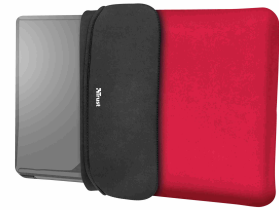

Trust 23455 laptop case 39.6 cm (15.6") Sleeve case Black, Red

Brand : Trust

Product code: 23455

Product name : 23455

- The perfect match: sleeve and mouse in one
- For a unicolour look on your desk
- Durable and shock-absorbing neoprene sleeve
- Reversible sleeve: go for a different design by turning it inside out
- Mouse with rubber sides for comfort and grip
- Store the mouse's USB micro receiver inside the mouse

2-in-1 set: reversible laptop sleeve (15.6") and compact wireless mouse

Trust 23455. Case type: Sleeve case, Maximum screen size: 39.6 cm (15.6"). Weight: 285 g. Surface coloration: Monochromatic. Mouse included

Features		Features	
Surface coloration	Monochromatic	Quantity	1
Maximum screen size *	39.6 cm (15.6")	Weight & dimensions	
Case type *	Sleeve case	Width	362 mm
Material *	Neoprene	Height	252 mm
Product main colour *	Black, Red	Weight	285 g
Brand compatibility *	Any brand	Packaging content	
Protection features	Dust resistant, Scratch resistant, Shock resistant	Mouse included	✓