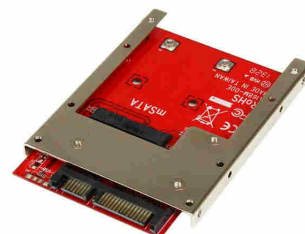

StarTech.com mSATA SSD to 2.5in SATA Adapter Converter

Brand : StarTech.com

Product code: SAT32MSAT257

Product name : mSATA SSD to 2.5in SATA Adapter Converter

StarTech.com mSATA SSD to 2.5in SATA Adapter Converter - mSATA to SATA Adapter for 2.5in bay with Open Frame Bracket and 7mm Drive Height

[StarTech.com mSATA SSD to 2.5in SATA Adapter Converter:](#)

Vastly increase system performance by adding the speed of an mSATA SSD in any 2.5" SATA application, with the SAT32MSAT257 mSATA to SATA adapter.

Utilize the full potential of your SATA III controller, with an mSATA SSD reducing your DATA transfer bottle neck with file transfer speeds up to 6 Gbps. mSATA SSDs also save you money by reducing your power consumption over regular platter drives.

Help protect the health of your drive with an open frame design ensuring maximum heat dissipation.

The SAT32MSAT257 is backed by a StarTech.com 2-year warranty, and lifetime technical support.

The StarTech.com Advantage

- Maximize system speed by adding SSD performance
- Help prevent your drive from failure, with open frame aluminum housing providing excellent heat dissipation
- Reduce overall power consumption, with a high efficiency mSATA SSD

Ports & interfaces		System requirements	
Host interface *	SATA	Linux operating systems supported	✓
Output interface *	mSATA	Technical details	
SATA revision	3.0	Compliance certificates	RoHS
Design		Weight & dimensions	
Internal *	✓	Width	70 mm
Product colour	Black, Red, Silver	Depth	100 mm
Certification	CE, FCC	Height	7 mm
Features		Weight	48 g
Data transfer rate (max)	6 Gbit/s	Packaging data	
Operational conditions		Mounting brackets included	✓
Operating temperature (T-T)	-40 - 85 °C	Manual	✓
System requirements		Package width	174 mm
Windows operating systems supported	✓	Package depth	144 mm
Mac operating systems supported	✓	Package height	3 mm
		Package weight	33 g
		Logistics data	
		Harmonized System (HS) code	84733020