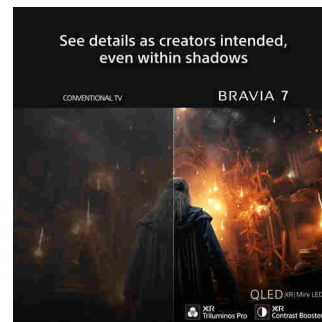

## Sony FWD-75XR70 TV 190.5 cm (75") 4K Ultra HD Smart TV Wi-Fi Black

Brand : Sony

Product code: FWD-75XR70

Product name : FWD-75XR70

BRAVIA 7 Series QLED XR|Mini LED 4K Display with Google TV & 3 years PrimeSupport.  
 Sony FWD-75XR70. Display diagonal: 190.5 cm (75"), Display resolution: 3840 x 2160 pixels, HD type: 4K Ultra HD, Display technology: LCD, Screen shape: Flat, LED backlighting type: Mini LED. Smart TV. Motion interpolation technology: XR Motion Clarity, Native aspect ratio: 16:9. Digital signal format system: DVB-C, DVB-S, DVB-S2, DVB-T, DVB-T2. Wi-Fi, Ethernet LAN. Product colour: Black