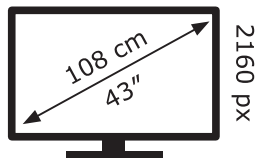

LG Electronics

43UQ75006LF

54 kWh/1000h

ABCDEF**G**

80 kWh/1000h

3840 px

2019/2013