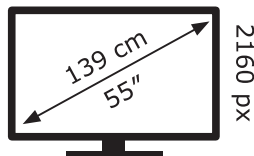

LG Electronics

OLED55C26LD

81 kWh/1000h

ABCDEF**G**

152 kWh/1000h

3840 px

2019/2013