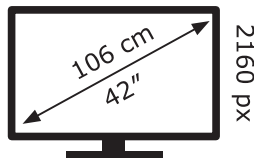

LG Electronics

OLED42C24LA

52 kWh/1000h

ABCDEF**G**

94 kWh/1000h

3840 px

2019/2013