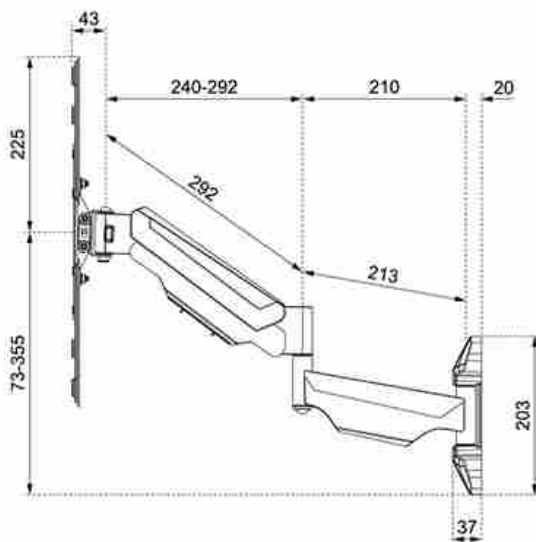

FUNCTIONALITY

Type	Tilt Rotate Swivel Full motion
Height adjustment	4,5-32,7 cm
Tilt (degrees)	+5°, -15°
Swivel (degrees)	180°
Rotate (degrees)	+3°, -3°
Height	45 cm
Width	45 cm
Depth	56,5 cm
Adjustment type	Gas spring

Neomounts WL70-550BL14 full motion wall mount for 32-55" screens - Black

The Neomounts WL70-550BL14 is a full motion wall mount for flat screens up to 55" with a maximum weight capacity of 30 kg. The versatile tilt (20°) and swivel (180°) technology allows you to create the optimum viewing angle. The mount can be levelled for the perfect installation.

The WL70-550BL14 has a depth of 6,1-56,5 cm and is suitable for screens that meet VESA hole pattern 75x75 to 400x400 mm.

The mount can be easily adjusted in height using the gas spring. The cable management system allows you to route and secure any loose cables at the back of the screen. Additionally, the mount features an Easy-release VESA, that allows you to attach the TV in a wink of an eye.

WL70-550BL14

NEOMOUNTS TV WALL MOUNT

Neomounts

Measuring unit: mm