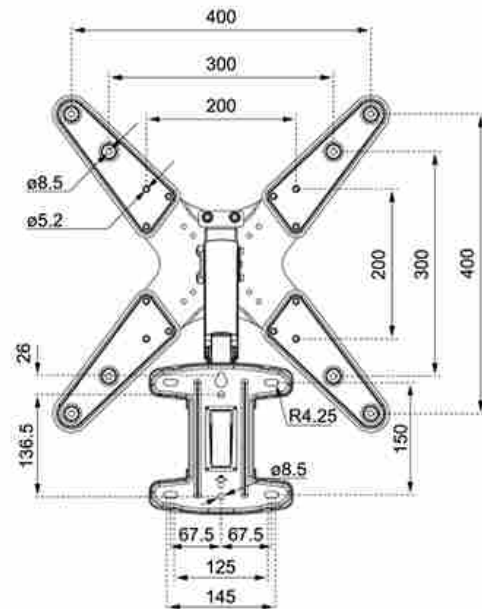

FUNCTIONALITY

Type	Tilt Rotate Swivel Full motion
Height adjustment	4,5-32,7 cm
Tilt (degrees)	+5°, -15°
Swivel (degrees)	180°
Rotate (degrees)	+3°, -3°
Height	45 cm
Width	45 cm
Depth	56,5 cm
Adjustment type	Gas spring

Neomounts WL70-550BL14 full motion wall mount for 32-55" screens - Black

The Neomounts WL70-550BL14 is a full motion wall mount for flat screens up to 55" with a maximum weight capacity of 30 kg. The versatile tilt (20°) and swivel (180°) technology allows you to create the optimum viewing angle. The mount can be levelled for the perfect installation.

The WL70-550BL14 has a depth of 6,1-56,5 cm and is suitable for screens that meet VESA hole pattern 75x75 to 400x400 mm.

The mount can be easily adjusted in height using the gas spring. The cable management system allows you to route and secure any loose cables at the back of the screen. Additionally, the mount features an Easy-release VESA, that allows you to attach the TV in a wink of an eye.

WL70-550BL14

NEOMOUNTS TV WALL MOUNT

Neomounts

Measuring unit: mm