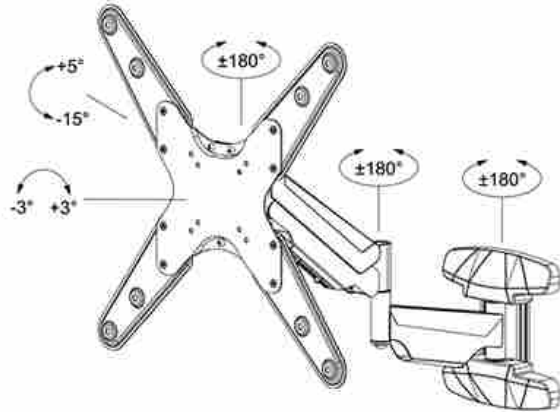

FUNCTIONALITY

Type	Tilt Rotate Swivel Full motion
Height adjustment	4,5-32,7 cm
Tilt (degrees)	+5°, -15°
Swivel (degrees)	180°
Rotate (degrees)	+3°, -3°
Height	45 cm
Width	45 cm
Depth	56,5 cm
Adjustment type	Gas spring

Neomounts WL70-550BL14 full motion wall mount for 32-55" screens - Black

The Neomounts WL70-550BL14 is a full motion wall mount for flat screens up to 55" with a maximum weight capacity of 30 kg. The versatile tilt (20°) and swivel (180°) technology allows you to create the optimum viewing angle. The mount can be levelled for the perfect installation.

The WL70-550BL14 has a depth of 6,1-56,5 cm and is suitable for screens that meet VESA hole pattern 75x75 to 400x400 mm.

The mount can be easily adjusted in height using the gas spring. The cable management system allows you to route and secure any loose cables at the back of the screen. Additionally, the mount features an Easy-release VESA, that allows you to attach the TV in a wink of an eye.

WL70-550BL14

NEOMOUNTS TV WALL MOUNT

Neomounts

Measuring unit: mm