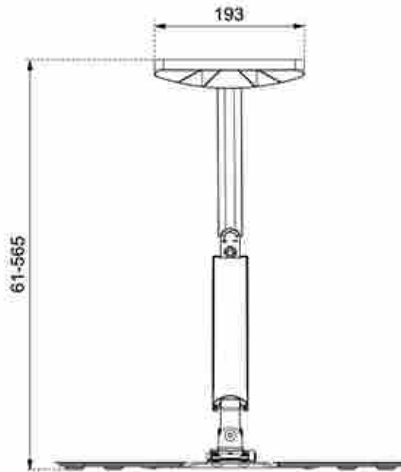

FUNCTIONALITY

Type	Tilt Rotate Swivel Full motion
Height adjustment	4,5-32,7 cm
Tilt (degrees)	+5°, -15°
Swivel (degrees)	180°
Rotate (degrees)	+3°, -3°
Height	45 cm
Width	45 cm
Depth	56,5 cm
Adjustment type	Gas spring

Neomounts WL70-550BL14 full motion wall mount for 32-55" screens - Black

The Neomounts WL70-550BL14 is a full motion wall mount for flat screens up to 55" with a maximum weight capacity of 30 kg. The versatile tilt (20°) and swivel (180°) technology allows you to create the optimum viewing angle. The mount can be levelled for the perfect installation.

The WL70-550BL14 has a depth of 6,1-56,5 cm and is suitable for screens that meet VESA hole pattern 75x75 to 400x400 mm.

The mount can be easily adjusted in height using the gas spring. The cable management system allows you to route and secure any loose cables at the back of the screen. Additionally, the mount features an Easy-release VESA, that allows you to attach the TV in a wink of an eye.

WL70-550BL14

NEOMOUNTS TV WALL MOUNT

Neomounts

Measuring unit: mm