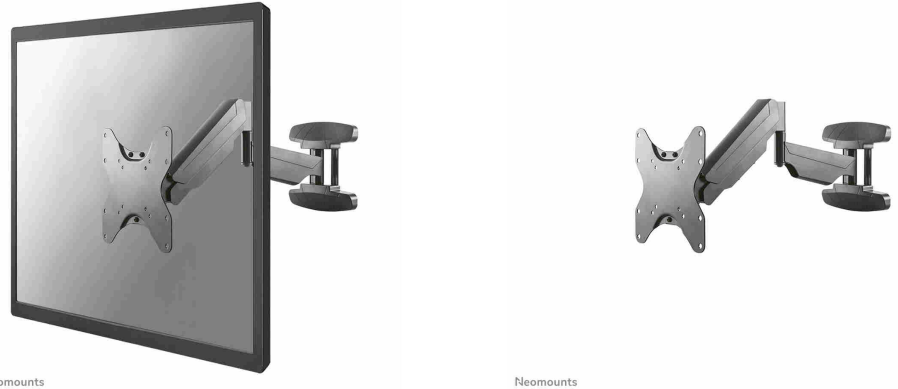

## NEOMOUNTS TV WALL MOUNT

#### FUNCTIONALITY

Type	Tilt Rotate Swivel Full motion
Height adjustment	0-28,2 cm
Tilt (degrees)	+5°, -15°
Swivel (degrees)	180°
Rotate (degrees)	+3°, -3°
Height	32,7 cm
Width	22,6 cm
Depth	56,3 cm
Adjustment type	Gas spring

### Neomounts WL70-550BL12 full motion wall mount for 23-42" screens - Black

The Neomounts WL70-550BL12 is a full motion wall mount for flat screens up to 42" with a maximum weight capacity of 30 kg. The versatile tilt (20°) and swivel (180°) technology allows you to create the optimum viewing angle. The mount can be levelled for the perfect installation.

The WL70-550BL12 has a depth of 5,9-56,3 cm and is suitable for screens that meet VESA hole pattern 75x75 to 200x200 mm.

The mount can be easily adjusted in height using the gas spring. The cable management system allows you to route and secure any loose cables at the back of the screen. Additionally, the mount features an Easy-release VESA, that allows you to attach the TV in a wink of an eye.