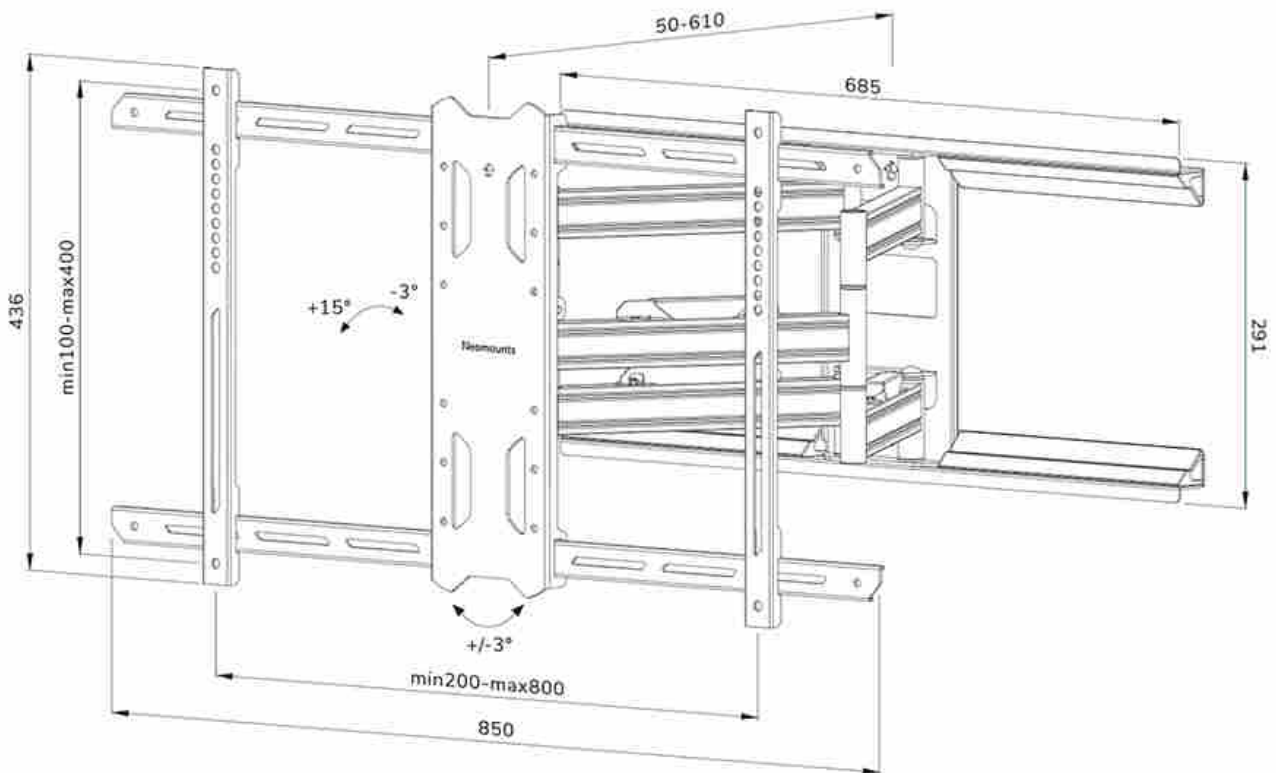

FUNCTIONALITY

Type	Full motion Tilt Swivel
Lockable	Not lockable
Tilt (degrees)	+15°, -3°
Swivel (degrees)	35°
Rotate (degrees)	+3°, -3°
Height	43,6 cm
Width	85 cm
Depth	5 cm

INFORMATION

Color	Black
Main material	Steel
Warranty	5 year
EAN code	8717371448905

Neomounts

Neomounts

Neomounts WL40S-850BL18 full motion wall mount for 43-86" screens - Black

The Neomounts WL40S-850BL18 LEVEL is a full motion wall mount for flat screens up to 86" with a maximum weight capacity of 60 kg. The versatile tilt (18°) and swivel (35°) technology allows you to create the optimum viewing angle. The mount can be levelled for the perfect installation.

The LEVEL-850 wall mount has a depth of 5-61 cm and is suitable for screens that meet VESA hole pattern 200x100 to 800x400mm.

The WL40S-850BL18 features a nifty Easy-release system, that allows you to attach the TV in a wink of an eye. A separate spirit level tool is included with the wall mount, as well as a fixing template, to ensure easy installation of the mount. The mount is equipped with high quality steel cable management, to secure any loose cables at the back of the screen.

WL40S-850BL18

NEOMOUNTS TV WALL MOUNT

Neomounts

Measuring unit: mm