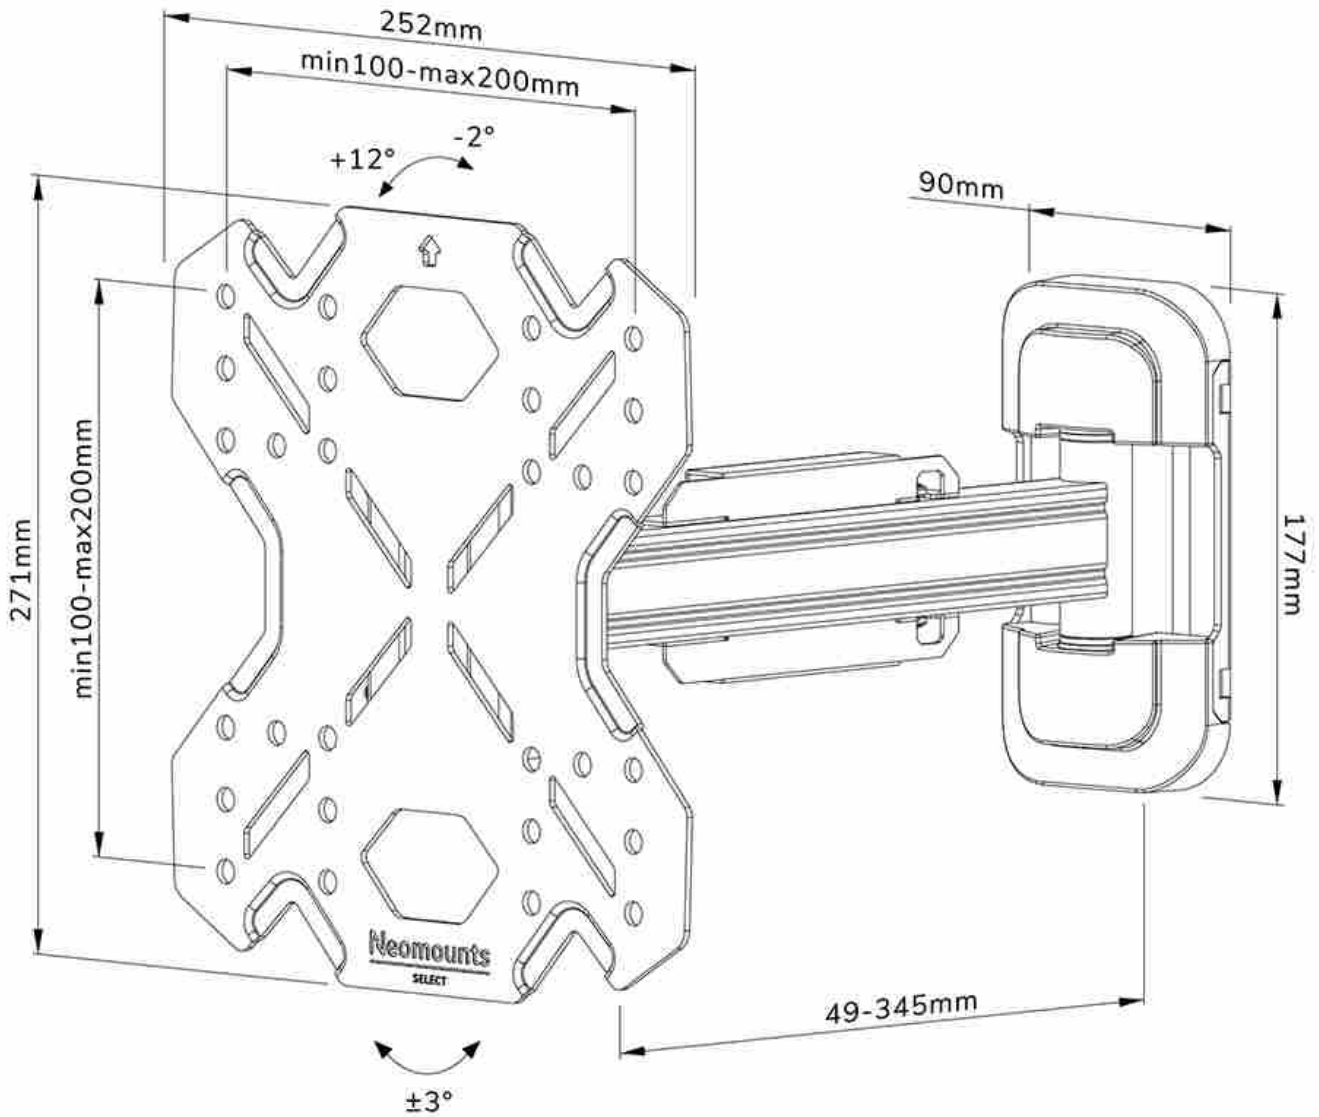

WL40S-840BL12

NEOMOUNTS TV WALL MOUNT

Neomounts