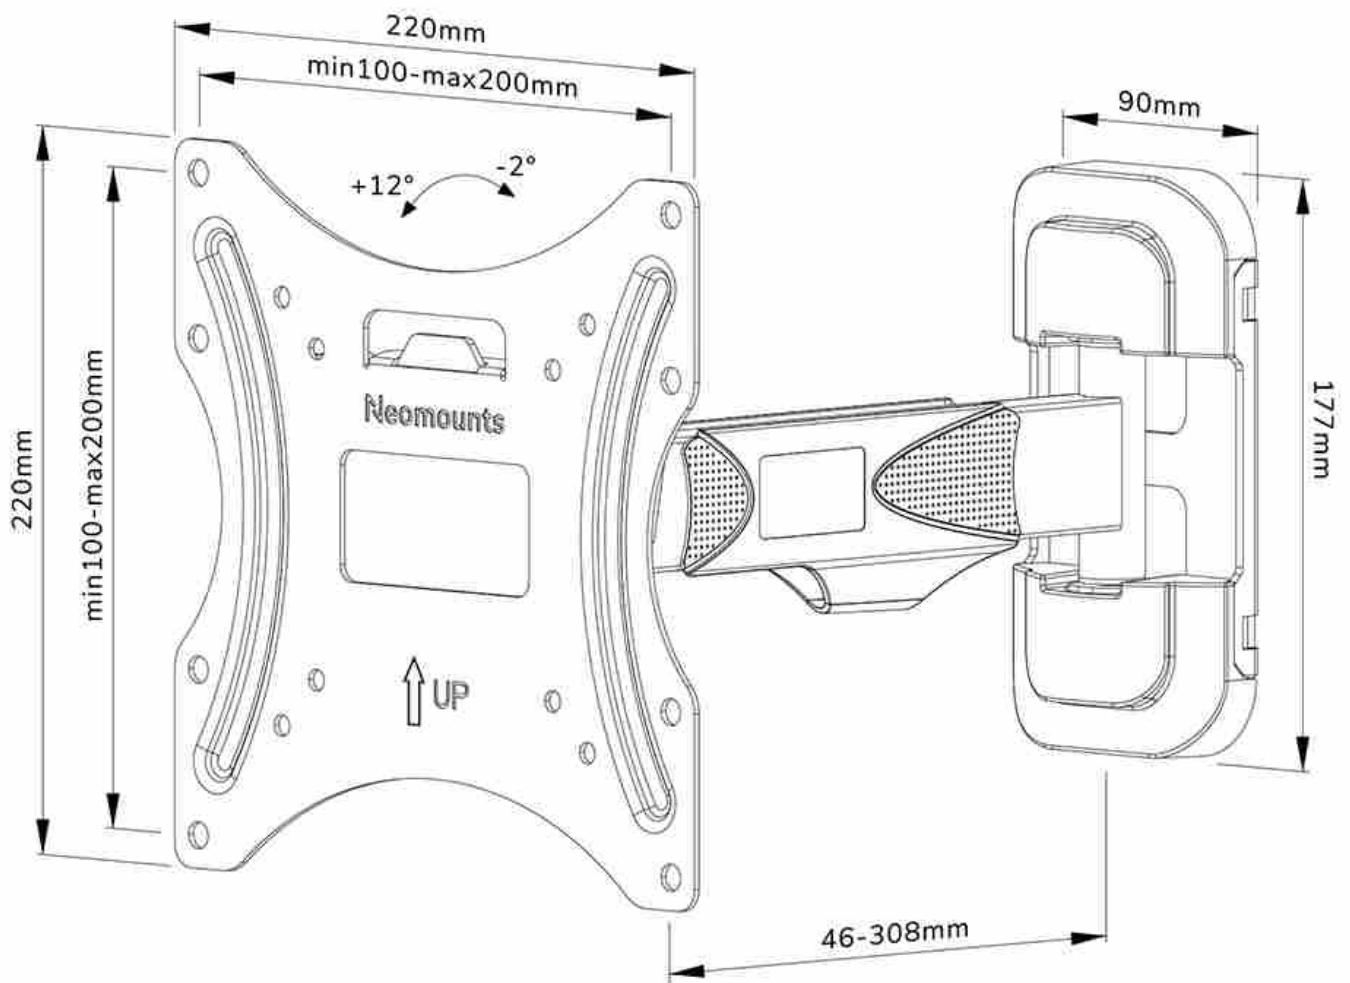

WL40-540BL12

NEOMOUNTS TV WALL MOUNT

Neomounts