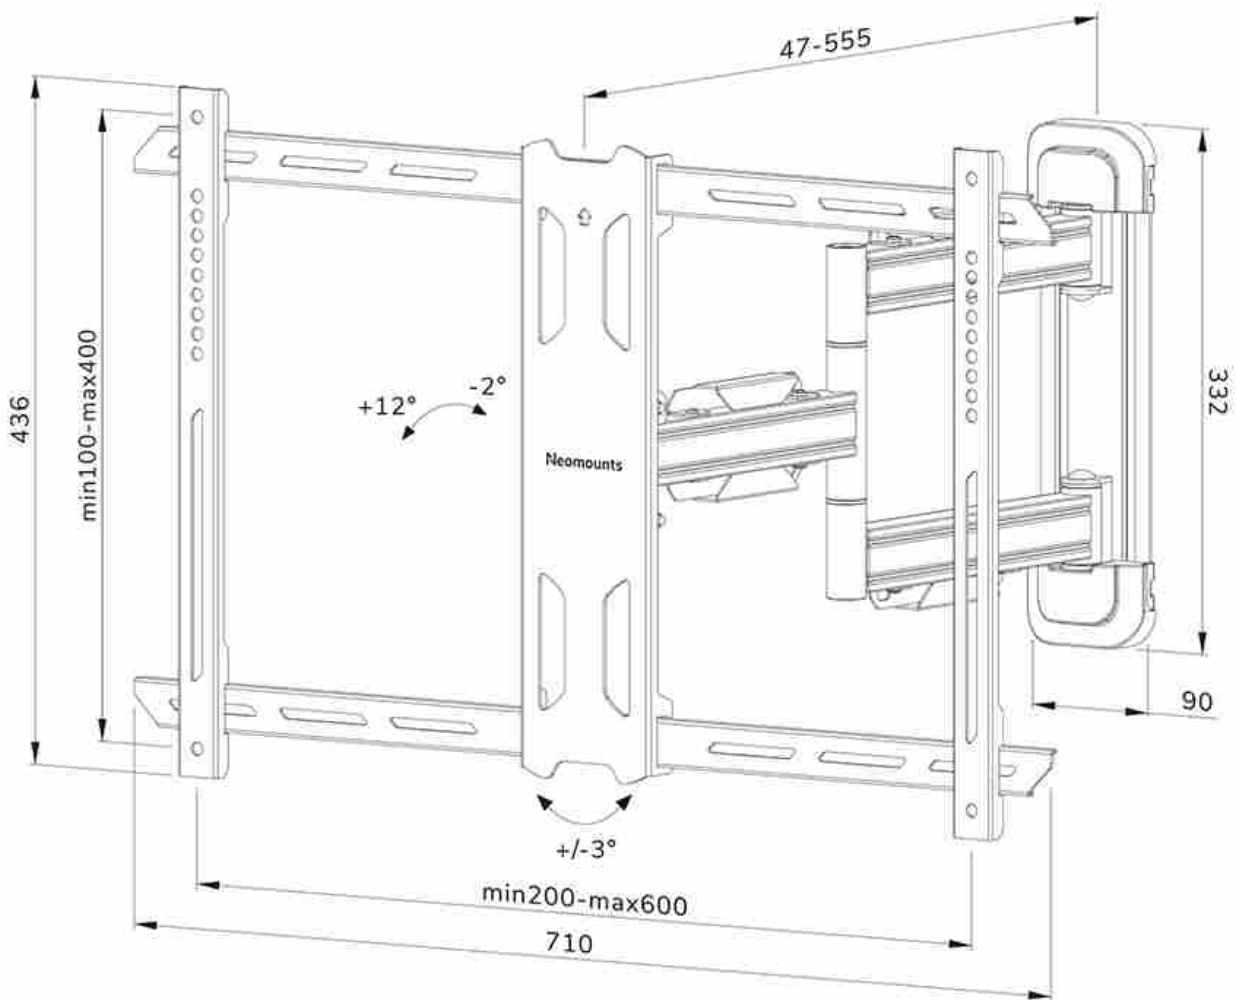

#### FUNCTIONALITY

Type	Full motion Tilt Swivel
Lockable	Not lockable
Tilt (degrees)	+12°, -2°
Swivel (degrees)	+45°, -45°
Rotate (degrees)	+3°, -3°
Height	43,6 cm
Width	71 cm
Depth	4,7 cm

### Neomounts WL40S-850BL16 full motion wall mount for 40-70" screens - Black

The Neomounts WL40S-850BL16 LEVEL is a full motion wall mount for flat screens up to 70" with a maximum weight capacity of 45 kg. The versatile tilt (14°) and swivel (40°) technology allows you to create the optimum viewing angle. The mount can be levelled for the perfect installation.

The LEVEL-850 wall mount has a depth of 4,7-55,5 cm and is suitable for screens that meet VESA hole pattern 200x100 to 600x400mm.

The WL40S-850BL16 features a nifty Easy-release system, that allows you to attach the TV in a wink of an eye. A separate spirit level tool is included with the wall mount, as well as a fixing template, to ensure easy installation of the mount. The mount is equipped with high quality steel cable management, to secure any loose cables at the back of the screen.

WL40S-850BL16

NEOMOUNTS TV WALL MOUNT

Neomounts

Measuring unit: mm