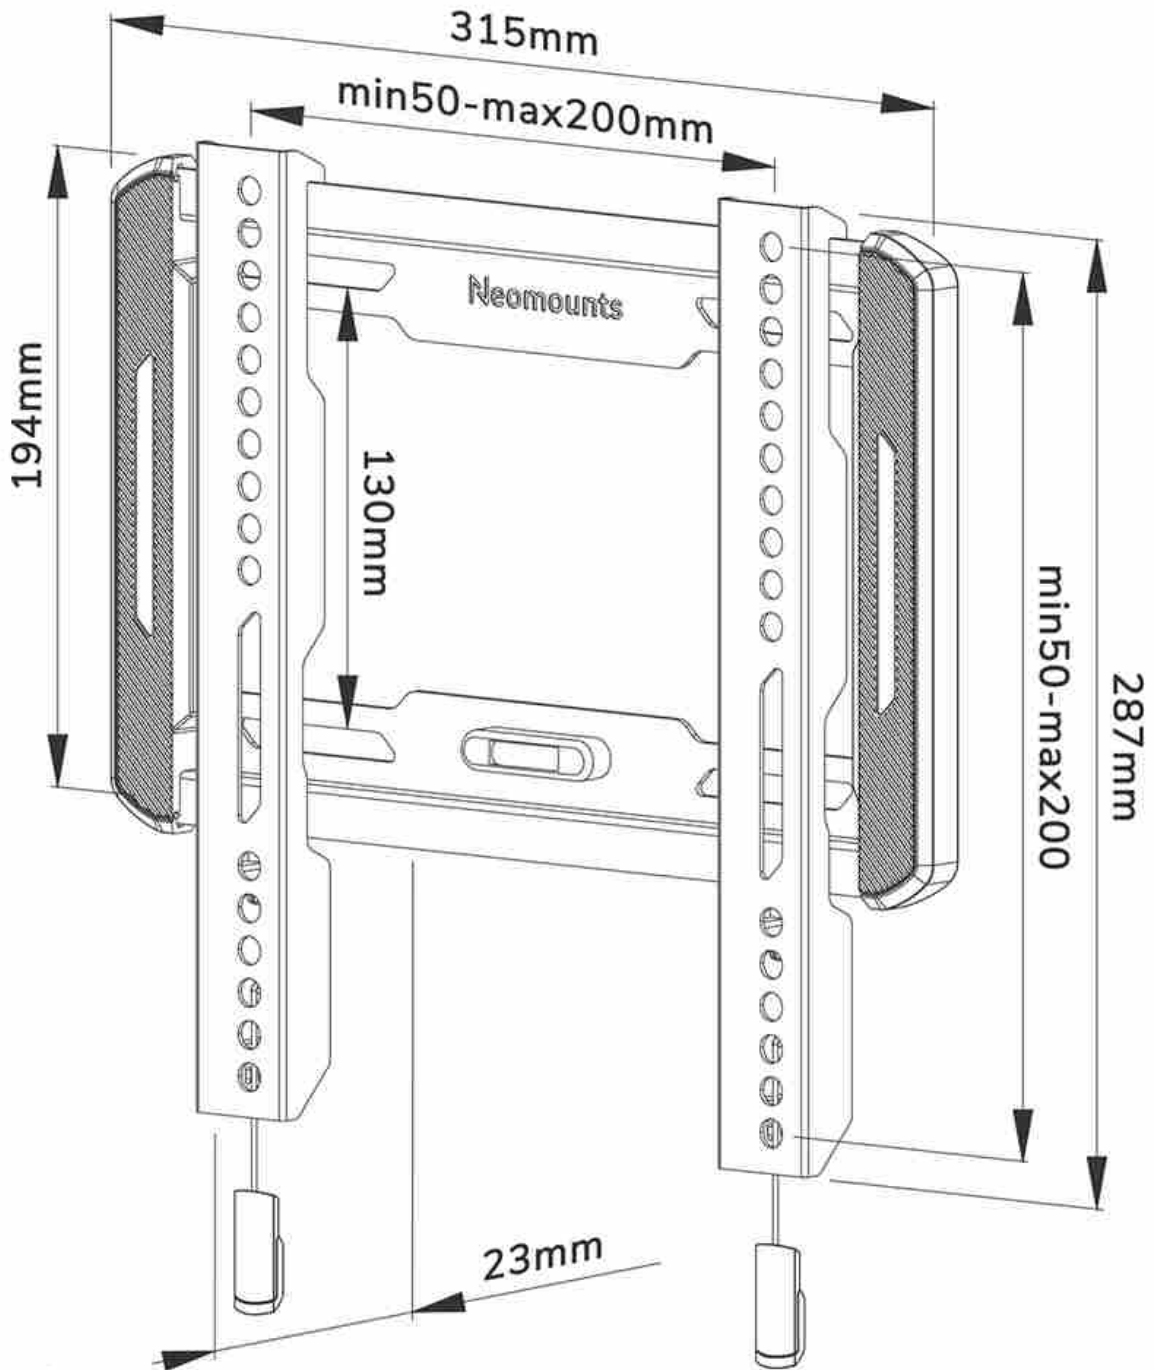

WL30-550BL12

NEOMOUNTS TV WALL MOUNT

Neomounts