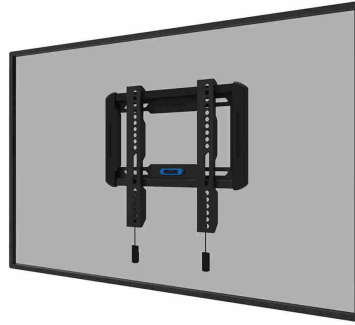

WL30-550BL12

NEOMOUNTS TV WALL MOUNT

SPECIFICATIONS

GENERAL

Min. screen size*	24 inch
Max. screen size*	65 inch
Max. weight	40 kg (per screen)
Screens	1
VESA minimum	50x50 mm
VESA maximum	200x200 mm
Distance to wall	2,3 cm

FUNCTIONALITY

Type	Fixed
Lockable	Not lockable
Height	28,7 cm
Width	31,5 cm
Depth	2,3 cm

INFORMATION

Color	Black
Main material	Steel
Warranty	5 year
EAN code	8717371448639

*Please note: The inch sizes stated are just an indication, combined with the weight and VESA sizes. The maximum weight and VESA size are absolute restrictions for the products and should not be exceeded.

Neomounts

Neomounts

Neomounts WL30-550BL12 fixed wall mount for 24-65" screens - Black

The Neomounts WL30-550BL12 LEVEL is a fixed wall mount for flat screens up to 65" with a maximum weight capacity of 40 kg.

The LEVEL-550 wall mount is ultra-flat with a depth of 2,3 cm and is suitable for screens that meet VESA hole pattern 50x50 to 200x200mm.

The WL30-550BL12 features a nifty magnetic pull & release system, that allows you to attach the TV in a wink of an eye and secure the TV in safe and solid manner. Afterwards, the pull & release straps can be easily hidden behind the screen by clicking the magnet to the mount. The integrated spirit level assures easy installation of the mount.