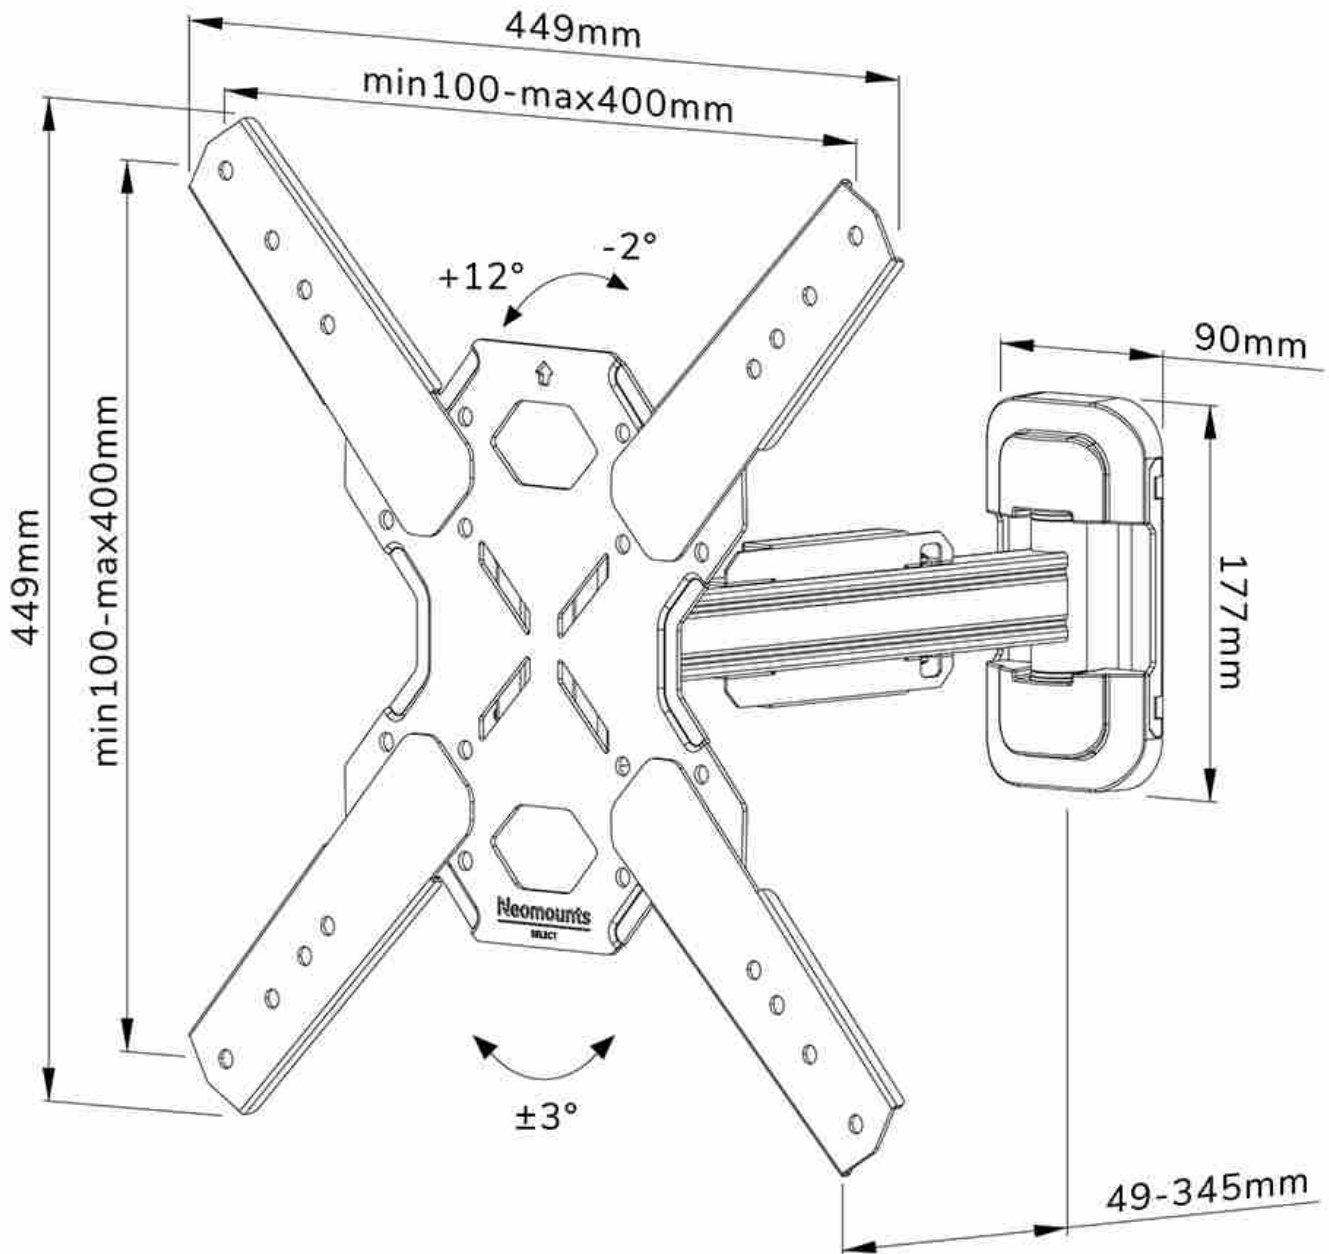

WL40S-840BL14

NEOMOUNTS TV WALL MOUNT

Neomounts